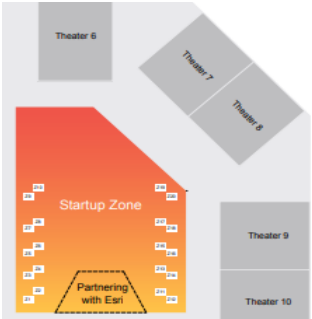

Partnering with Esri Island Hours

Tuesday, July 11 9:00 AM–6:00 PM
 Wednesday, July 12 9:00 AM–6:00 PM
 Thursday, July 13 9:00 AM–4:00 PM

Ground Level Exhibit Hall A, San Diego Convention Center (SDCC)

SDCC = San Diego Convention Center
Please note: All listings subject to change; not every paper or event may be presented here.