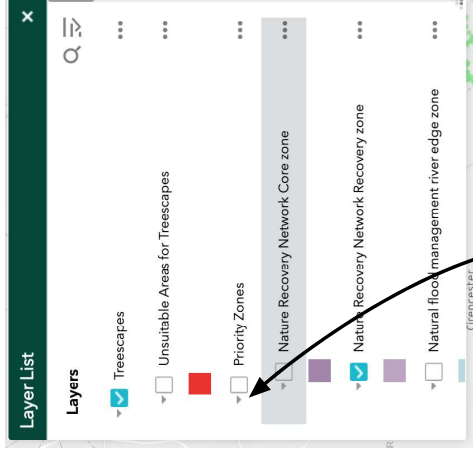

Our findings: issue 13

Participants found the interface inaccessible in places because of the size of the elements.

What we learned

The participants found some elements of the interface too small—mainly the drop-down arrows and the font size in the layers panel.

The indentation for each level is relatively small, making the layer structure difficult to see.

Proposed action

Increase the font size for all elements on the maps. The minimum font size for the base font on a website is 16px.

To improve the visibility of the drop-down arrow:

- increase the size
- increase the contrast (make the colour darker).

"They are quite small on my screen. I thought they were just bullet points."