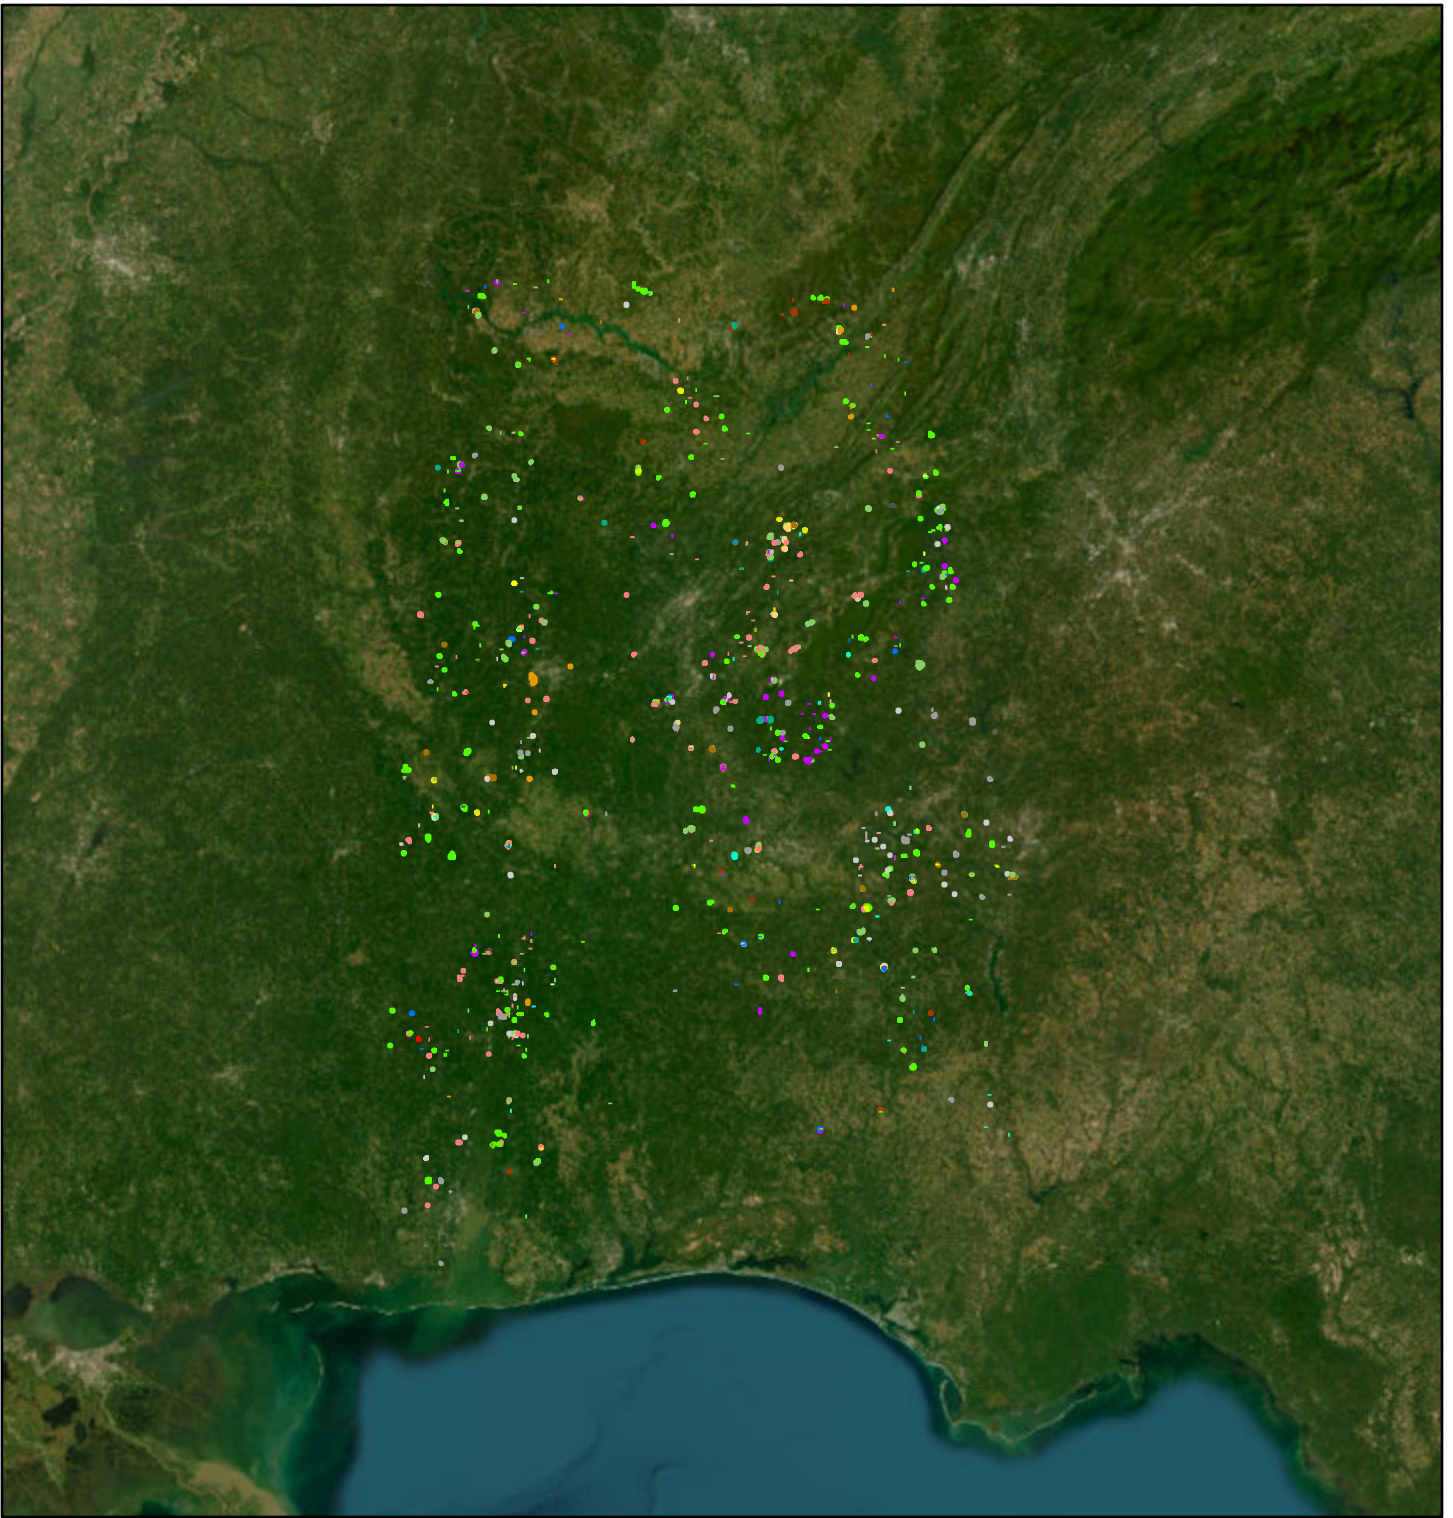

Stand Mapping

Landcover		
Bottomland Hardwood	Longleaf Pine	SMZ
Bottomland Pine Hardwood	Loblolly Pine	Upland Hardwood
Clearcut	Pine and Hardwood	Upland Pine Hardwood
Foodplot	Pasture	Utility
Field	Pine	Water
Hardwood	Pond	Unknown
	Right of Way	
	Residential	

Current Time: 6/21/2023 7:07 AM

Author: Abi Dhakal