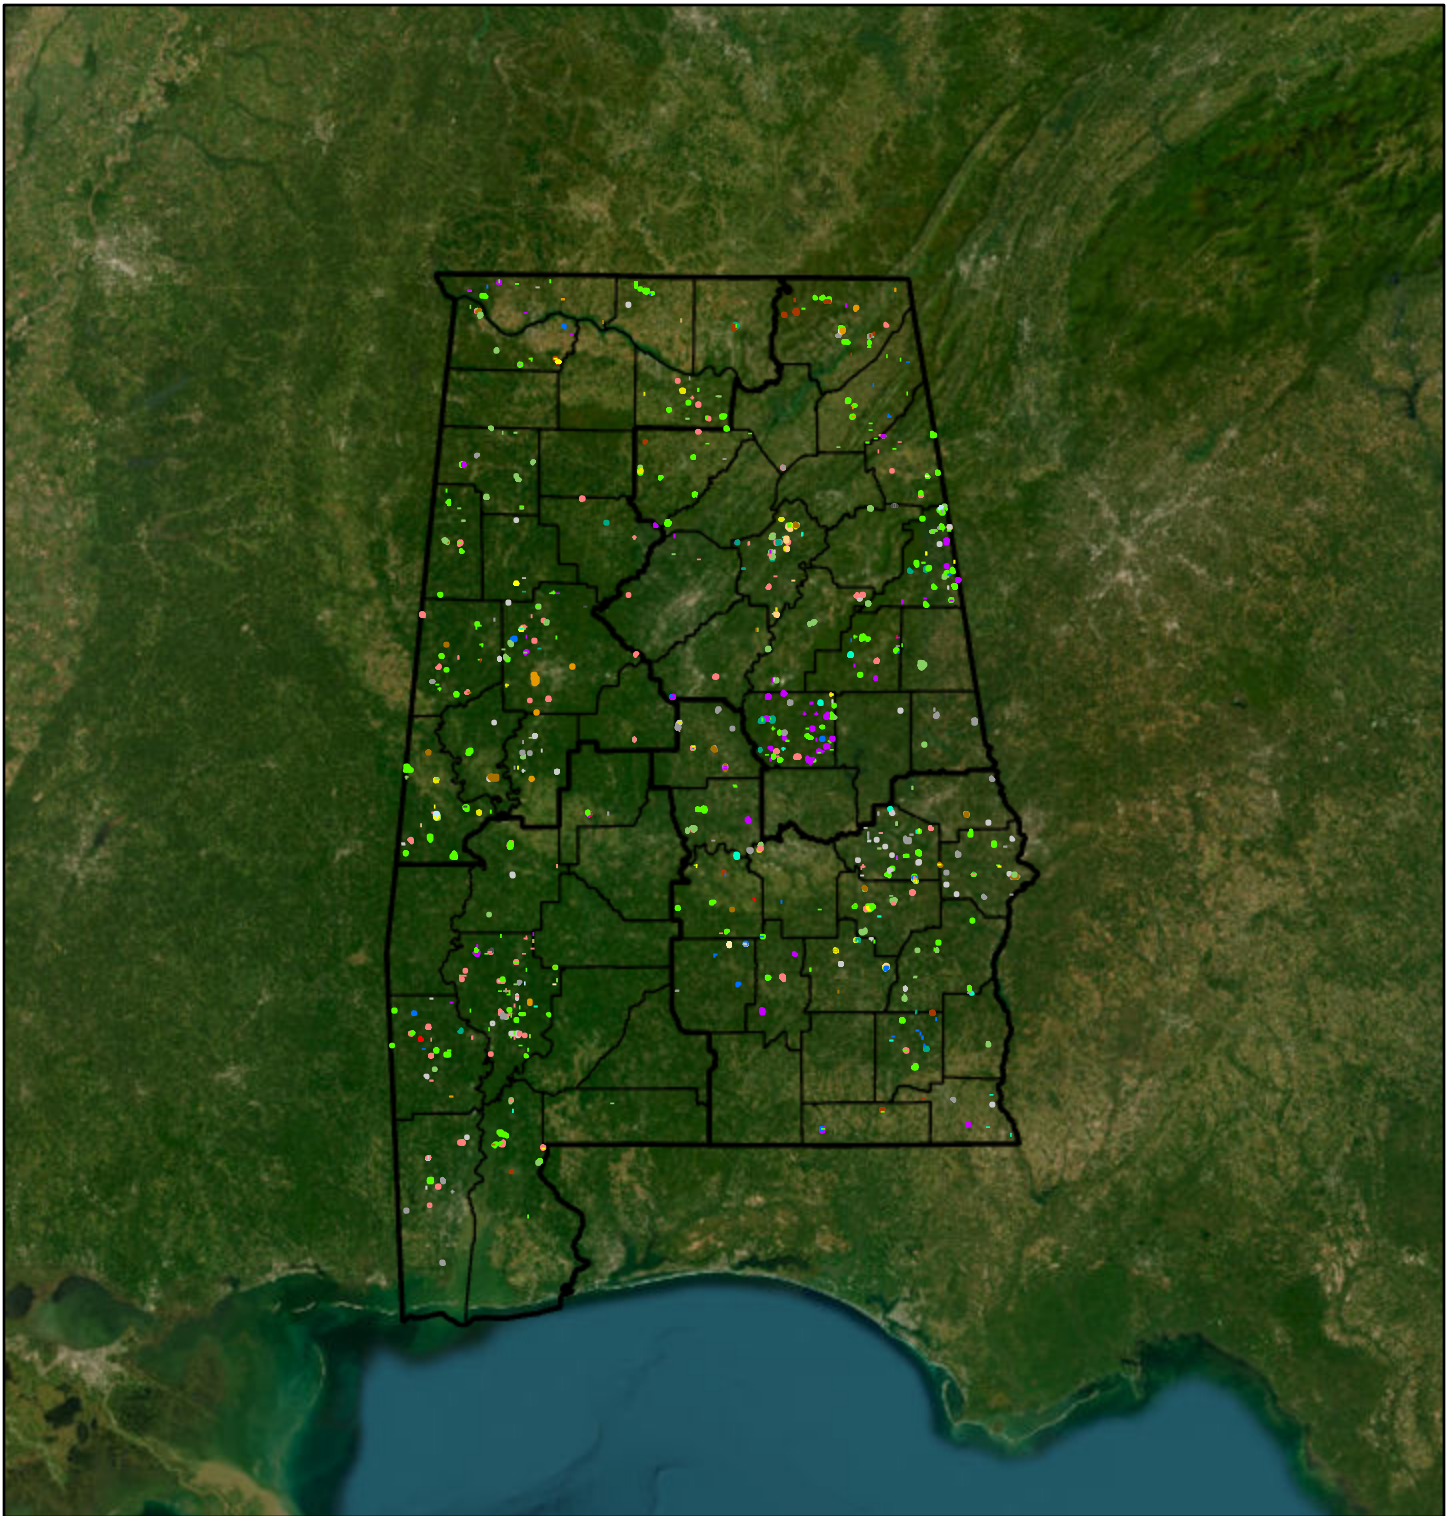

Stand Mapping

Landcover		
Bottomland Hardwood	Hardwood	Right of Way
Bottomland Pine Hardwood	Longleaf Pine	SMZ
Clearcut	Loblolly Pine	Upland Hardwood
Foodplot	Pine and Hardwood	Upland Pine Hardwood
Field	Pasture	Water
	Pine	Unknown
	Pond	

Current Time: 6/8/2023 8:52 AM

Author:

Alabama Forestry Commission