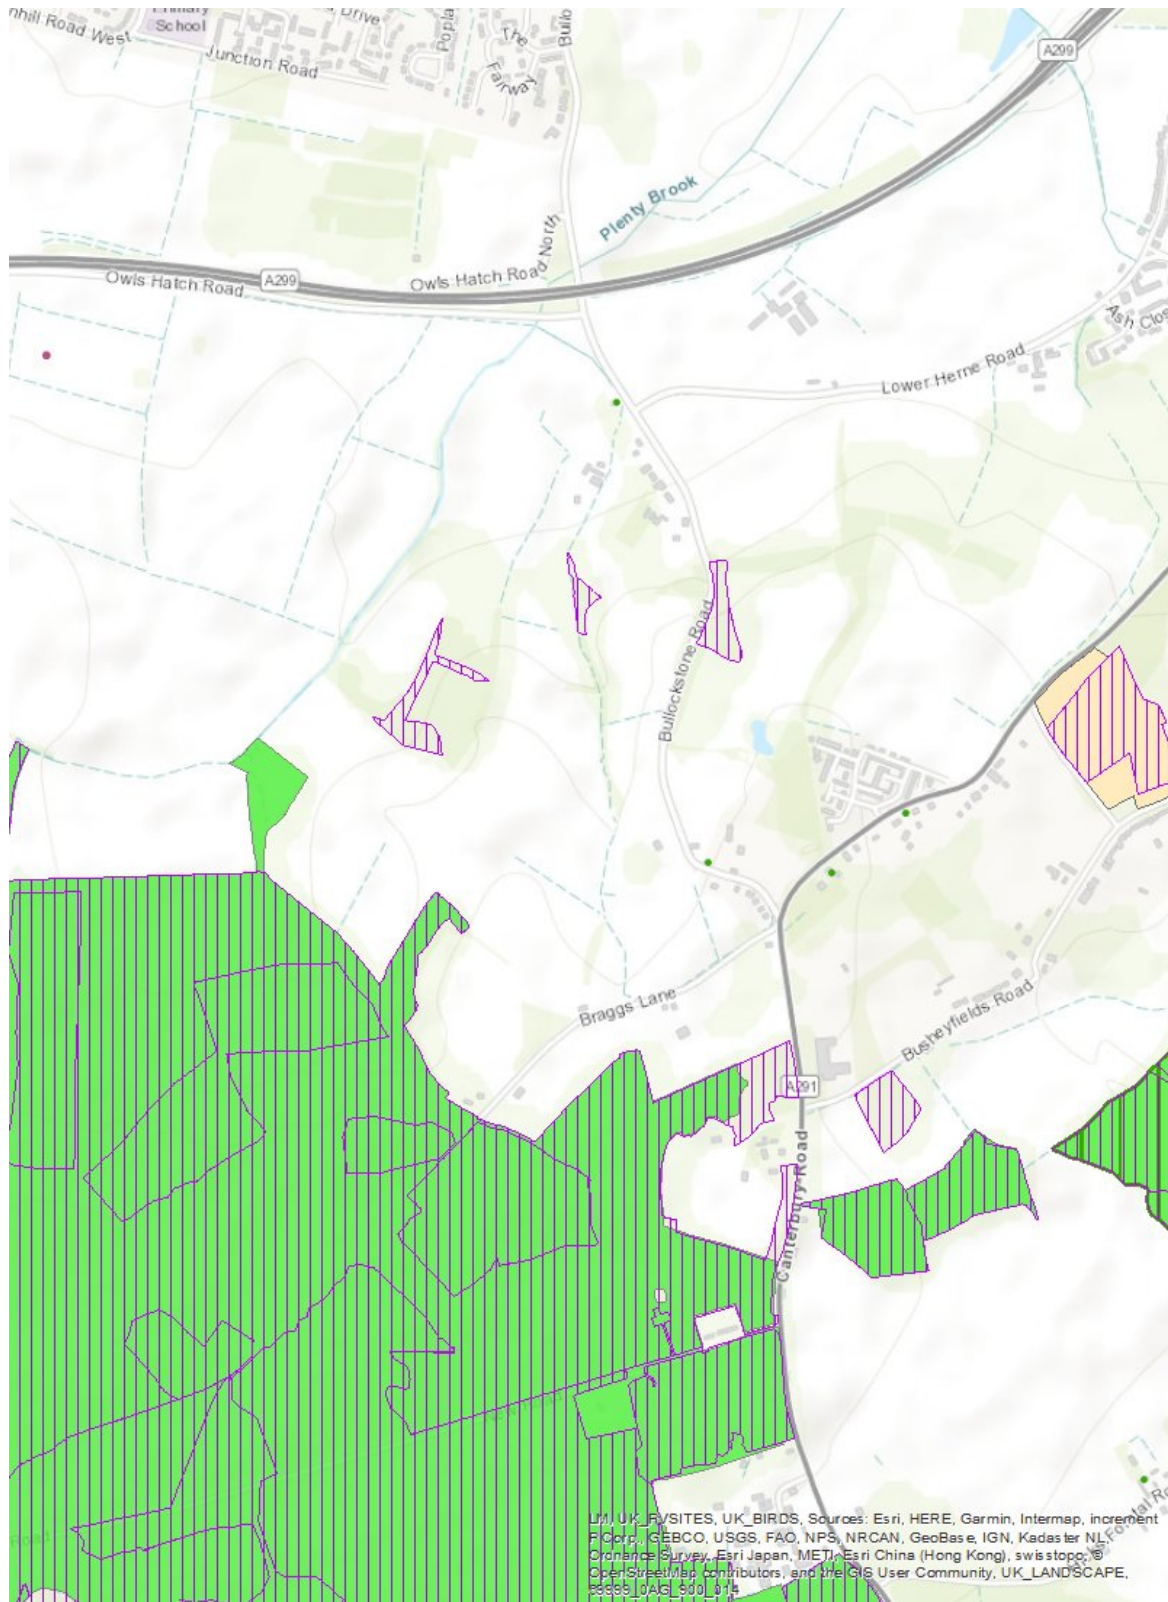

# Site Screening Report Test

## Area of Interest (AOI) Information

Area : 83.56 hectares

Dec 21 2018 10:3:48 Greenwich Mean Time

Enter comments here

## Summary

Name	Count	Area(hectares)	Length(km)
Listed Building England	3	N/A	N/A
SM Point England	0	N/A	N/A
WHS England	0	0	N/A
National Parks England	0	0	N/A
SSSI England	1	1.05	N/A
Ramsar England	0	0	N/A

## Listed Building England

#	Name	Grade	GISFILE	Count
1	WALNUT TREE COTTAGE	II	ListedBuildings_England_181026	1
2	HERNE GROVE FARMHOUSE	II	ListedBuildings_England_181026	1
3	THATCHED COTTAGE	II	ListedBuildings_England_181026	1