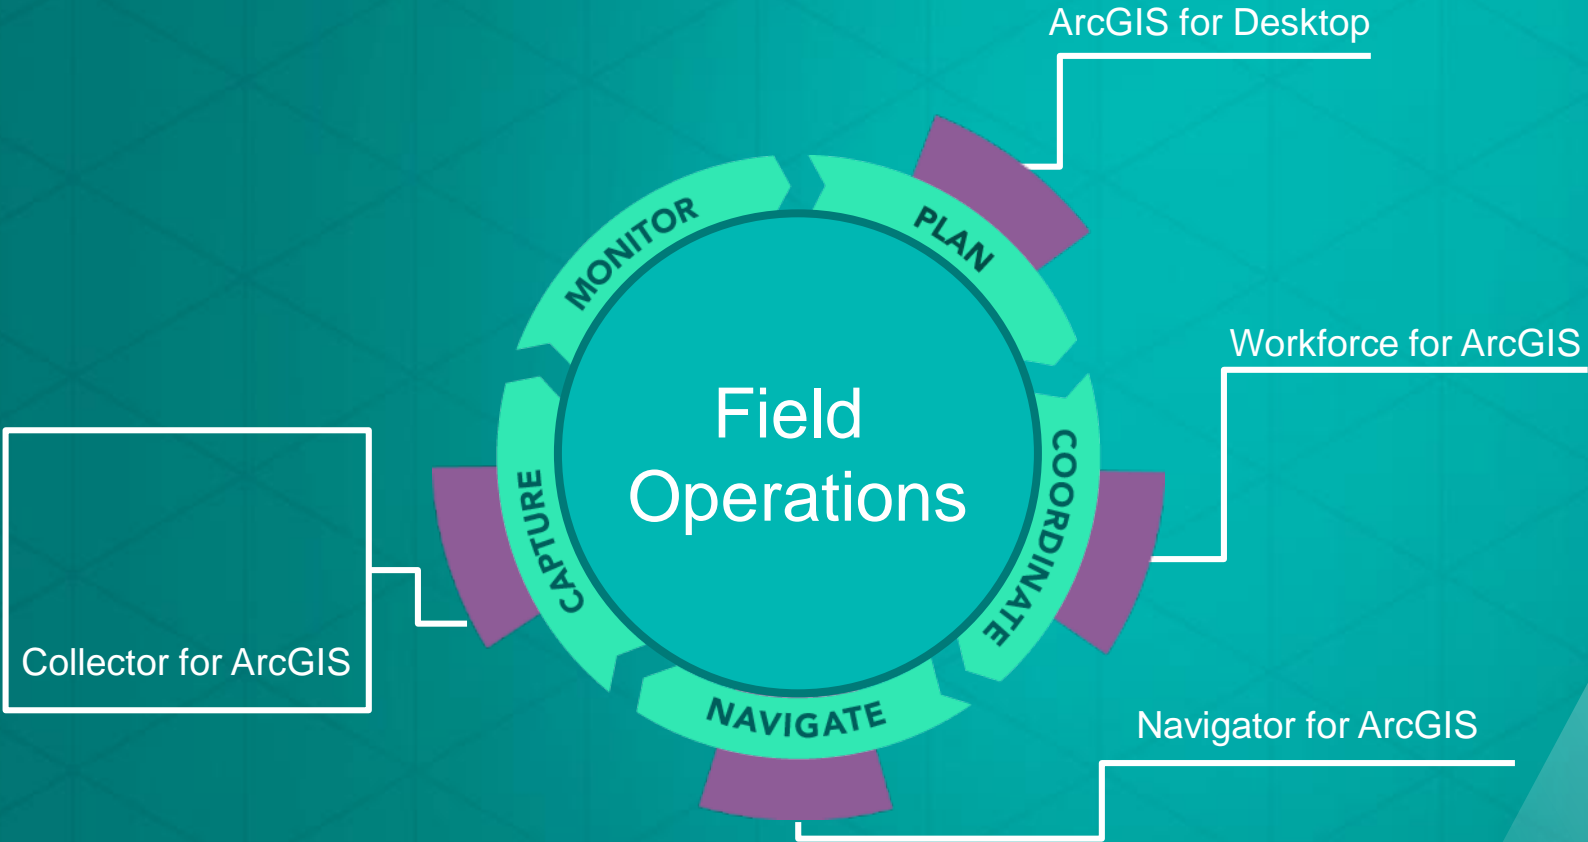

Use a Geographic Approach
to Planning

Workforce for ArcGIS

Dispatcher
Assigns Work

Mobile Workers
Receive Assignments
Communicate Work Status

Workforce for ArcGIS

- Field workforce optimization
- Efficiently plan and assign work
- Receive assignments and report status from the field

Planned release: July 2016

Navigator for ArcGIS

Mobile Workers
Get to the location of their field work

Navigator for ArcGIS

- Premium App
- Includes Street Map Data
- Customize the map*
- Works fully offline
- Fully Integrated with other ArcGIS Apps

Version 2.0 Planned release: July 2016

Collector for ArcGIS

Mobile Workers
Conduct Asset Inventory
Inspect and Maintain data

Collector for ArcGIS

- Map-centric Field Data Collection
- Capture Features, Related Data and Photos
- Integrates with your Enterprise GIS
- Use Integrated or External GNSS Receivers*
- Attach Accuracy Data to Your GIS Features*