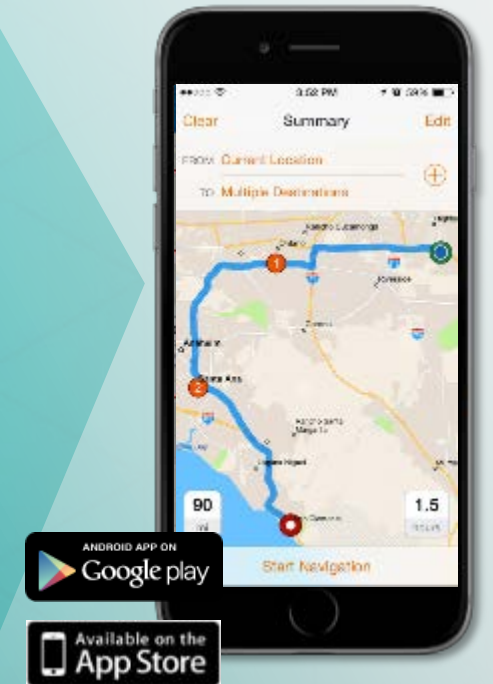

Navigator for ArcGIS

- Premium App
- Includes Street Map Data
- Customize the map*
- Works fully offline
- Fully Integrated with other ArcGIS Apps

Version 2.0 Planned release: July 2016