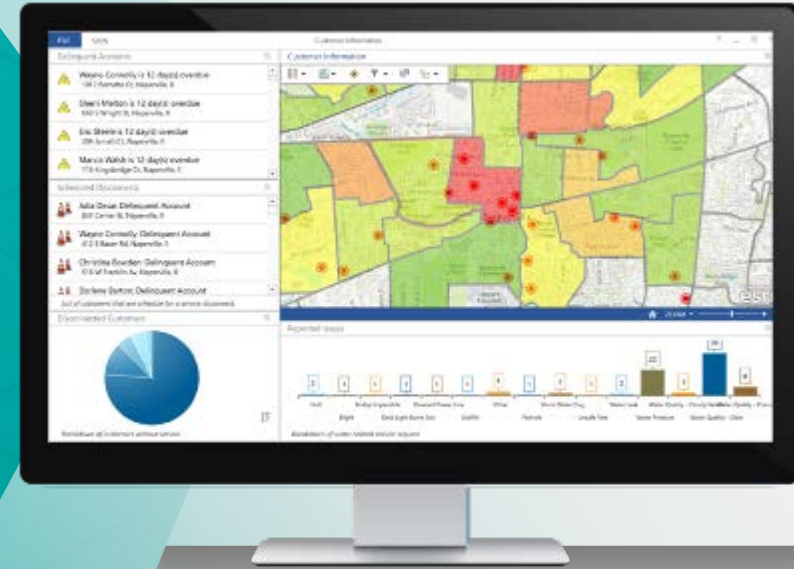

Version 2.0 Planned release: July 2016

Collector for ArcGIS

Mobile Workers
Conduct Asset Inventory
Inspect and Maintain data

Collector for ArcGIS

- Map-centric Field Data Collection
- Capture Features, Related Data and Photos
- Integrates with your Enterprise GIS
- Use Integrated or External GNSS Receivers*
- Attach Accuracy Data to Your GIS Features*

Download on the
App Store

ANDROID APP ON
Google play

Download from
Windows Store

Version 10.4 Planned release: July 2016

Survey123 for ArcGIS

Mobile Workers
Replace paper forms

Survey123 for ArcGIS

- Form-centric Field Data Collection
- Design powerful surveys
- Publish forms as services in ArcGIS platform
- Analyze answers from the field

Version 1.0 Just Released!

Operations Dashboard

Operations Managers
Monitor key performance indicators

Operations Dashboard

- Real-time Monitoring
- Key Performance Indicators
- Author in the browser*
- Smart mapping, new layer types*
- Improved Charting*