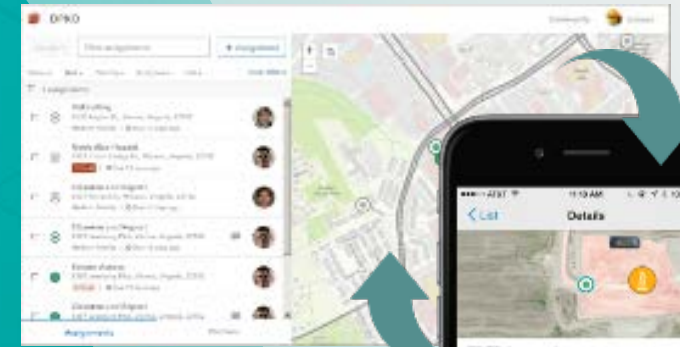

Apps for the Field

Jeff Shaner

UC

esri

Apps for the Field

ArcGIS for Desktop

ArcGIS for Desktop

Integrate
Work Management

Use a Geographic Approach
to Planning

Workforce for ArcGIS

Dispatcher
Assigns Work

Mobile Workers
Receive Assignments
Communicate Work Status

Workforce for ArcGIS

- Field workforce optimization
- Efficiently plan and assign work
- Receive assignments and report status from the field

Planned release: July 2016

Navigator for ArcGIS

Mobile Workers
Get to the location of their field work

Navigator for ArcGIS

- Premium App
- Includes Street Map Data
- Customize the map*
- Works fully offline
- Fully Integrated with other ArcGIS Apps