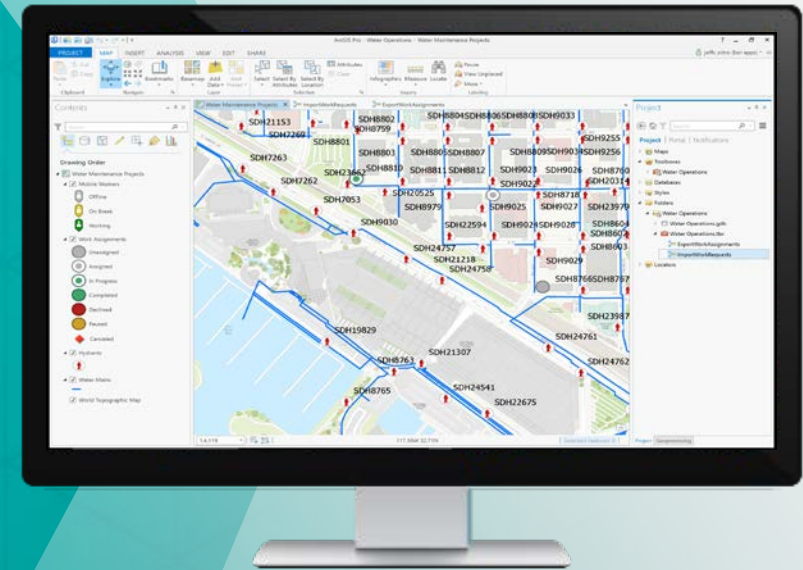

Apps for the Field

Jeff Shaner

UC

esri

Apps for the Field

ArcGIS for Desktop

ArcGIS for Desktop

Integrate
Work Management

Use a Geographic Approach
to Planning

Workforce for ArcGIS

Dispatcher
Assigns Work

Mobile Workers
Receive Assignments
Communicate Work Status

Workforce for ArcGIS

- Field workforce optimization
- Efficiently plan and assign work
- Receive assignments and report status from the field

Version 2.0 Planned release: July 2016

Collector for ArcGIS

Mobile Workers
Conduct Asset Inventory
Inspect and Maintain data

Collector for ArcGIS

- Map-centric Field Data Collection
- Capture Features, Related Data and Photos
- Integrates with your Enterprise GIS
- Use Integrated or External GNSS Receivers*
- Attach Accuracy Data to Your GIS Features*

Version 1.0 Just Released!

Operations Dashboard

Operations Managers
Monitor key performance indicators

Operations Dashboard

- Real-time Monitoring
- Key Performance Indicators
- Author in the browser*
- Smart mapping, new layer types*
- Improved Charting*