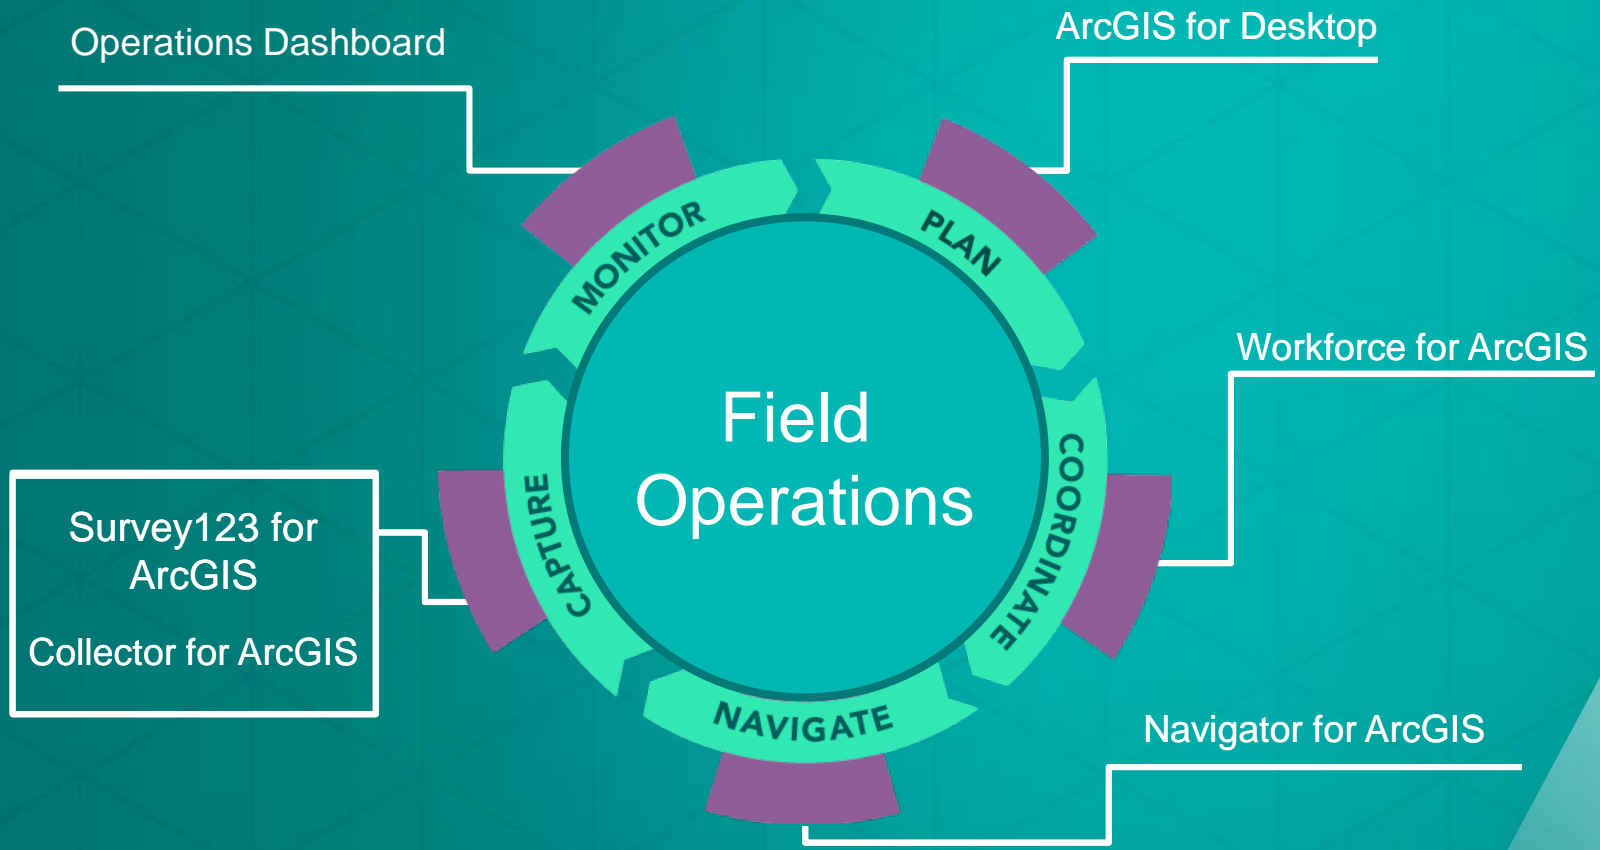

Version 2.0 Planned release: July 2016

Collector for ArcGIS

Mobile Workers
Conduct Asset Inventory
Inspect and Maintain data

Collector for ArcGIS

- Map-centric Field Data Collection
- Capture Features, Related Data and Photos
- Integrates with your Enterprise GIS
- Use Integrated or External GNSS Receivers*
- Attach Accuracy Data to Your GIS Features*

Download on the
App Store

ANDROID APP ON
Google play

Download from
Windows Store

Version 10.4 Planned release: July 2016

Survey123 for ArcGIS

Mobile Workers
Replace paper forms

Survey123 for ArcGIS

- Form-centric Field Data Collection
- Design powerful surveys
- Publish forms as services in ArcGIS platform
- Analyze answers from the field

Version 1.0 Just Released!

Operations Dashboard

Operations Managers
Monitor key performance indicators

Operations Dashboard

- Real-time Monitoring
- Key Performance Indicators
- Author in the browser*
- Smart mapping, new layer types*
- Improved Charting*