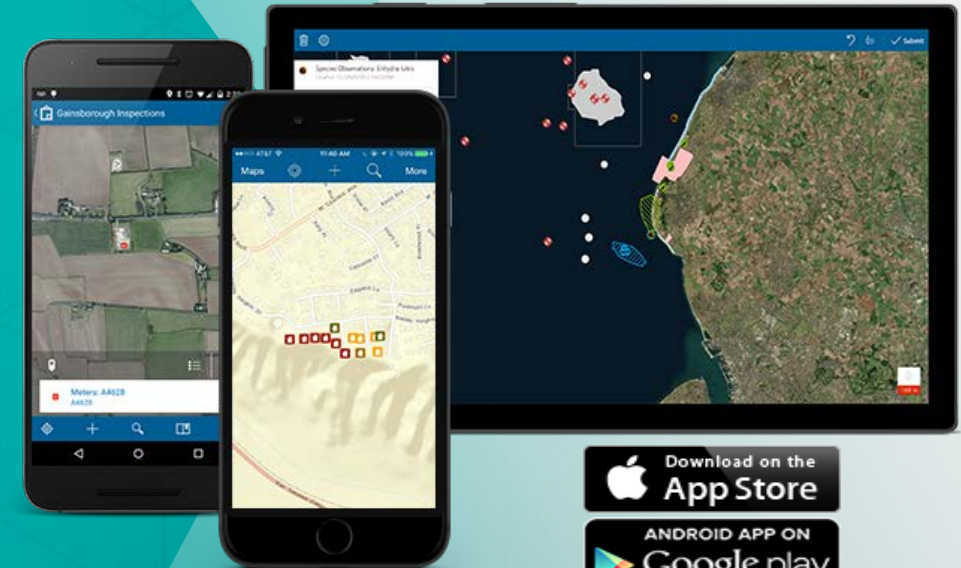

Planned release: July 2016

Navigator for ArcGIS

Mobile Workers
Get to the location of their field work

Navigator for ArcGIS

- Premium App
- Includes Street Map Data
- Customize the map*
- Works fully offline
- Fully Integrated with other ArcGIS Apps

Version 2.0 Planned release: July 2016

Collector for ArcGIS

Mobile Workers
Conduct Asset Inventory
Inspect and Maintain data

Collector for ArcGIS

- Map-centric Field Data Collection
- Capture Features, Related Data and Photos
- Integrates with your Enterprise GIS
- Use Integrated or External GNSS Receivers*
- Attach Accuracy Data to Your GIS Features*

Download on the
App Store

ANDROID APP ON
Google play

Download from
Windows Store

Version 10.4 Planned release: July 2016

Survey123 for ArcGIS

Mobile Workers
Replace paper forms

Survey123 for ArcGIS

- Form-centric Field Data Collection
- Design powerful surveys
- Publish forms as services in ArcGIS platform
- Analyze answers from the field