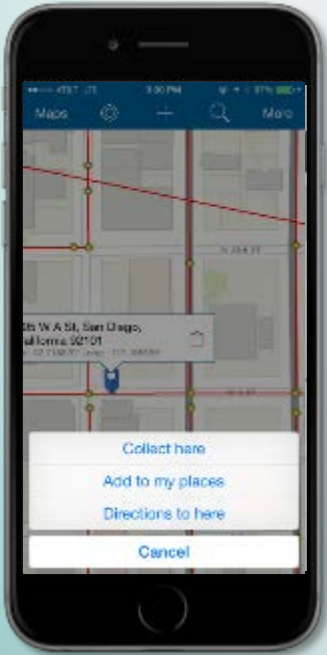

Planned release: July 2016

Navigator for ArcGIS

Mobile Workers
Get to the location of their field work

Navigator for ArcGIS

- Premium App
- Includes Street Map Data
- Customize the map*
- Works fully offline
- Fully Integrated with other ArcGIS Apps

Version 2.0 Planned release: July 2016

Collector for ArcGIS

Mobile Workers
Conduct Asset Inventory
Inspect and Maintain data

Collector for ArcGIS

- Map-centric Field Data Collection
- Capture Features, Related Data and Photos
- Integrates with your Enterprise GIS
- Use Integrated or External GNSS Receivers*
- Attach Accuracy Data to Your GIS Features*

Download on the
App Store

ANDROID APP ON
Google play

Download from
Windows Store

Version 10.4 Planned release: July 2016

Survey123 for ArcGIS

Mobile Workers
Replace paper forms

Survey123 for ArcGIS

- Form-centric Field Data Collection
- Design powerful surveys
- Publish forms as services in ArcGIS platform
- Analyze answers from the field