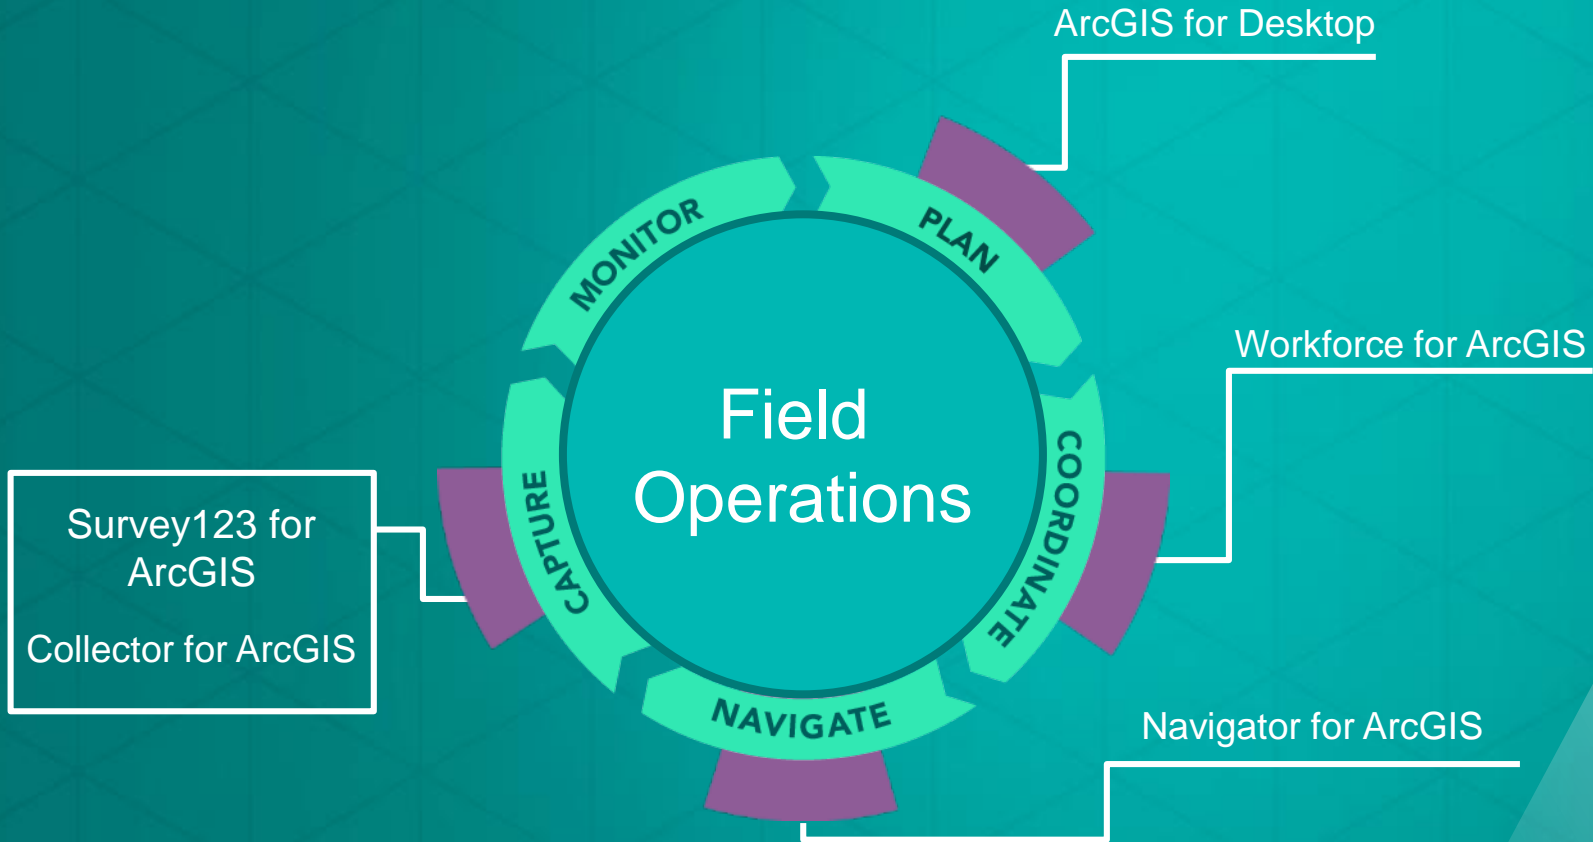

Version 2.0 Planned release: July 2016

Collector for ArcGIS

Mobile Workers
Conduct Asset Inventory
Inspect and Maintain data

Collector for ArcGIS

- Map-centric Field Data Collection
- Capture Features, Related Data and Photos
- Integrates with your Enterprise GIS
- Use Integrated or External GNSS Receivers*
- Attach Accuracy Data to Your GIS Features*

Download on the
App Store

ANDROID APP ON
Google play

Download from
Windows Store

Version 10.4 Planned release: July 2016

Survey123 for ArcGIS

Mobile Workers
Replace paper forms

Survey123 for ArcGIS

- Form-centric Field Data Collection
- Design powerful surveys
- Publish forms as services in ArcGIS platform
- Analyze answers from the field

Version 1.0 Just Released!

Operations Dashboard

Operations Managers
Monitor key performance indicators

Operations Dashboard

- Real-time Monitoring
- Key Performance Indicators
- Author in the browser*
- Smart mapping, new layer types*
- Improved Charting*