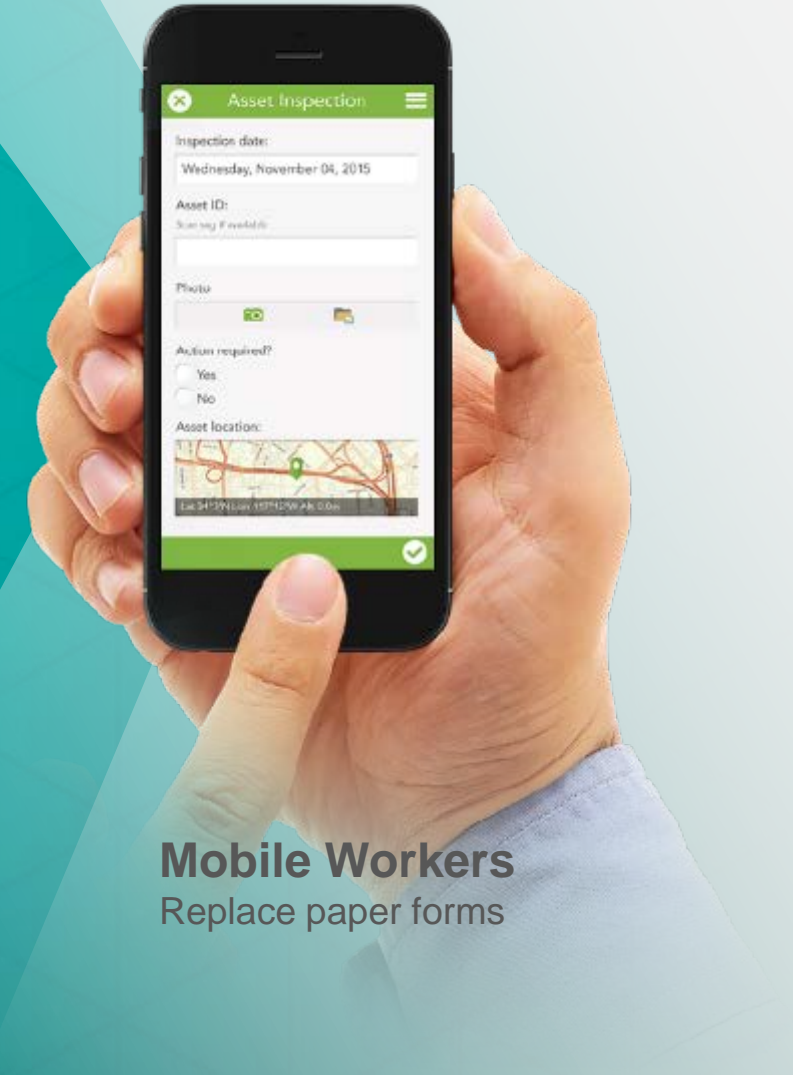

Version 2.0 Planned release: July 2016

Collector for ArcGIS

Mobile Workers
Conduct Asset Inventory
Inspect and Maintain data

Collector for ArcGIS

- Map-centric Field Data Collection
- Capture Features, Related Data and Photos
- Integrates with your Enterprise GIS
- Use Integrated or External GNSS Receivers*
- Attach Accuracy Data to Your GIS Features*

Download on the
App Store

ANDROID APP ON
Google play

Download from
Windows Store

Version 10.4 Planned release: July 2016

Survey123 for ArcGIS

Mobile Workers
Replace paper forms

Survey123 for ArcGIS

- Form-centric Field Data Collection
- Design powerful surveys
- Publish forms as services in ArcGIS platform
- Analyze answers from the field