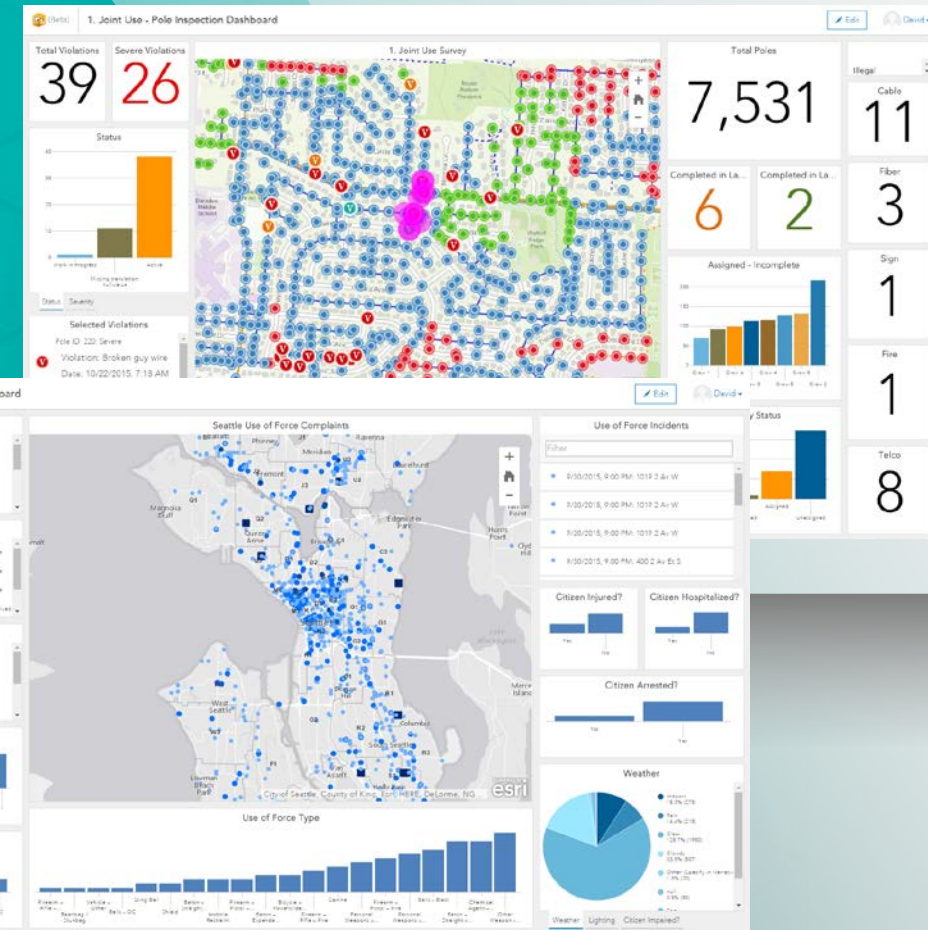

Download on the
App Store

ANDROID APP ON
Google play

Download from
Windows Store

Version 10.4 Planned release: July 2016

Survey123 for ArcGIS

Mobile Workers
Replace paper forms

Survey123 for ArcGIS

- Form-centric Field Data Collection
- Design powerful surveys
- Publish forms as services in ArcGIS platform
- Analyze answers from the field

Version 1.0 Just Released!

Operations Dashboard

Operations Managers
Monitor key performance indicators

Operations Dashboard

- Real-time Monitoring
- Key Performance Indicators
- Author in the browser*
- Smart mapping, new layer types*
- Improved Charting*

Beta in July, Release with 10.5

Thank You

UC

esri