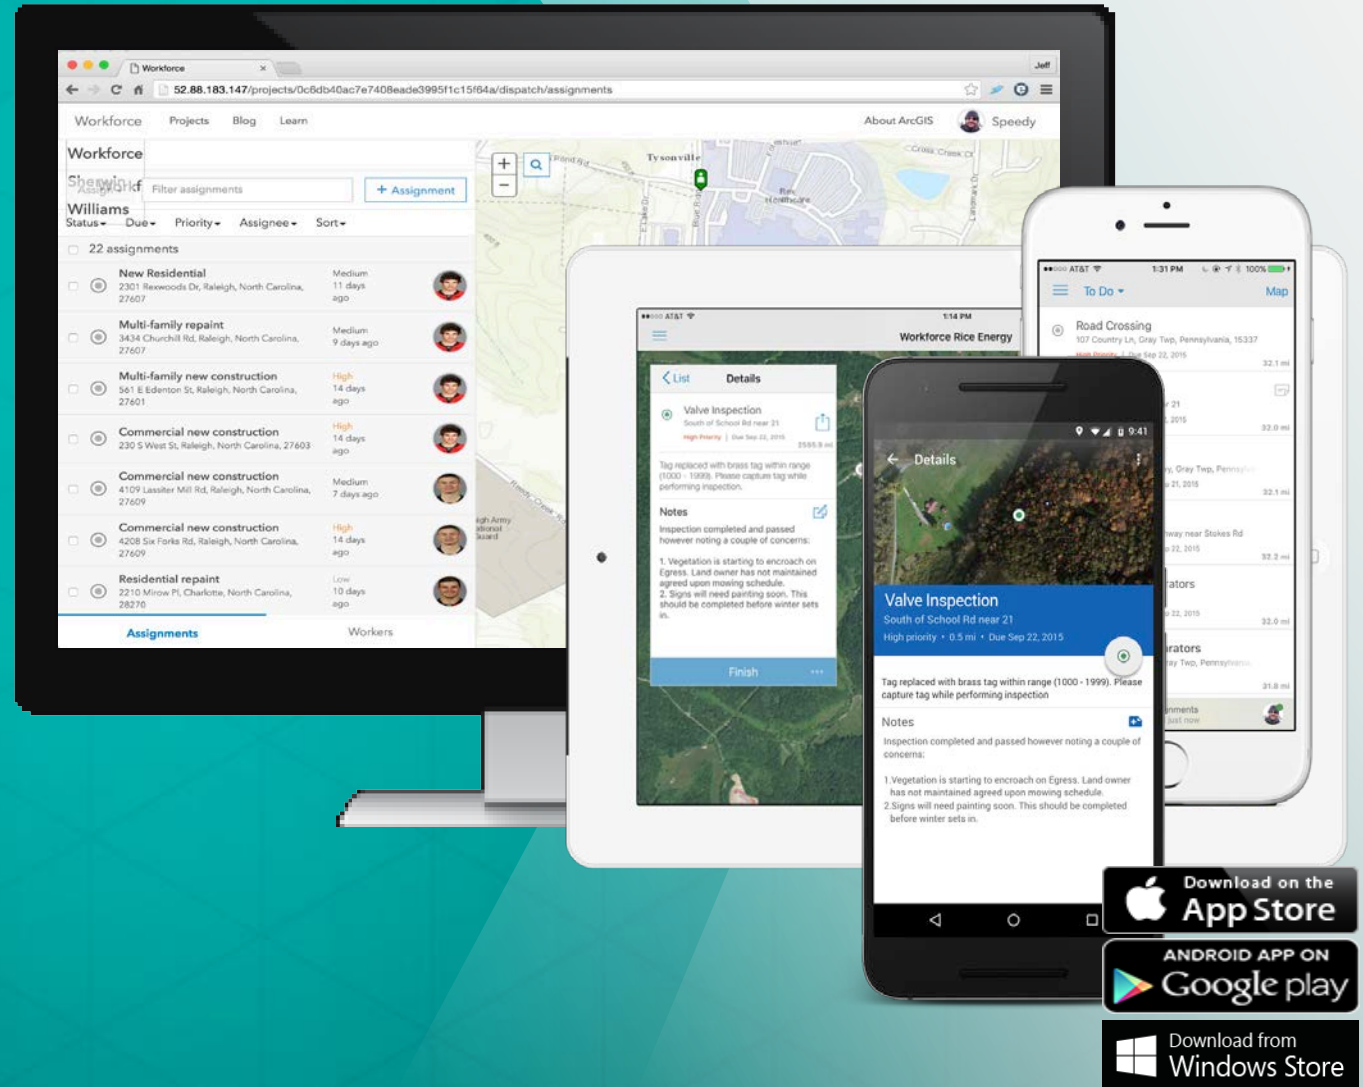

Use a Geographic Approach
to Planning

Workforce for ArcGIS

Dispatcher
Assigns Work

Mobile Workers
Receive Assignments
Communicate Work Status

Workforce for ArcGIS

- Field workforce optimization
- Efficiently plan and assign work
- Receive assignments and report status from the field

Planned release: July 2016

Navigator for ArcGIS

Mobile Workers
Get to the location of their field work

Navigator for ArcGIS

- Premium App
- Includes Street Map Data
- Customize the map*
- Works fully offline
- Fully Integrated with other ArcGIS Apps

Version 2.0 Planned release: July 2016

Collector for ArcGIS

Mobile Workers
Conduct Asset Inventory
Inspect and Maintain data

Collector for ArcGIS

- Map-centric Field Data Collection
- Capture Features, Related Data and Photos
- Integrates with your Enterprise GIS
- Use Integrated or External GNSS Receivers*
- Attach Accuracy Data to Your GIS Features*

Version 1.0 Just Released!

Operations Dashboard

Operations Managers
Monitor key performance indicators

Operations Dashboard

- Real-time Monitoring
- Key Performance Indicators
- Author in the browser*
- Smart mapping, new layer types*
- Improved Charting*