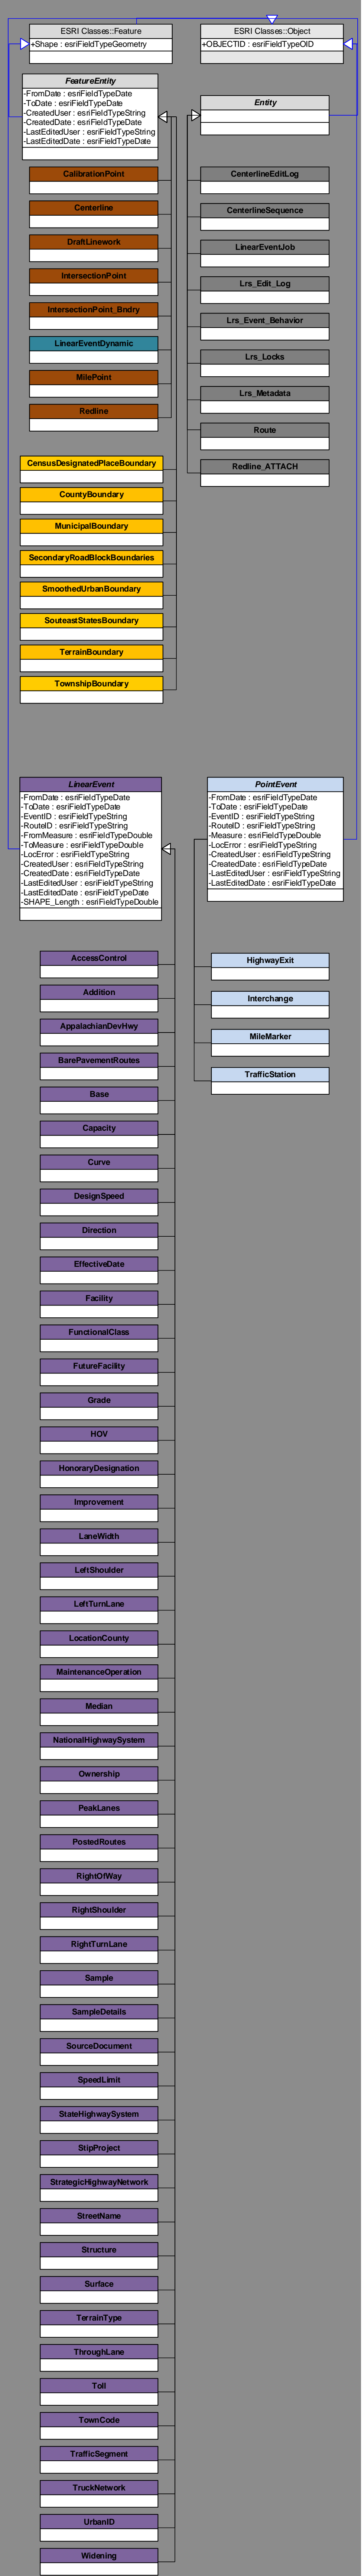

Object Inheritance

Route

Table listing Route objects with columns for Name, Description, and Inheritance path.

Boundaries

Table listing Boundary objects with columns for Name, Description, and Inheritance path.

Events

Table listing Event objects with columns for Name, Description, and Inheritance path.

Domains

Table listing Domain objects with columns for Name, Description, and Inheritance path.

Table listing Domain objects with columns for Name, Description, and Inheritance path.

Table listing Domain objects with columns for Name, Description, and Inheritance path.

Table listing Domain objects with columns for Name, Description, and Inheritance path.