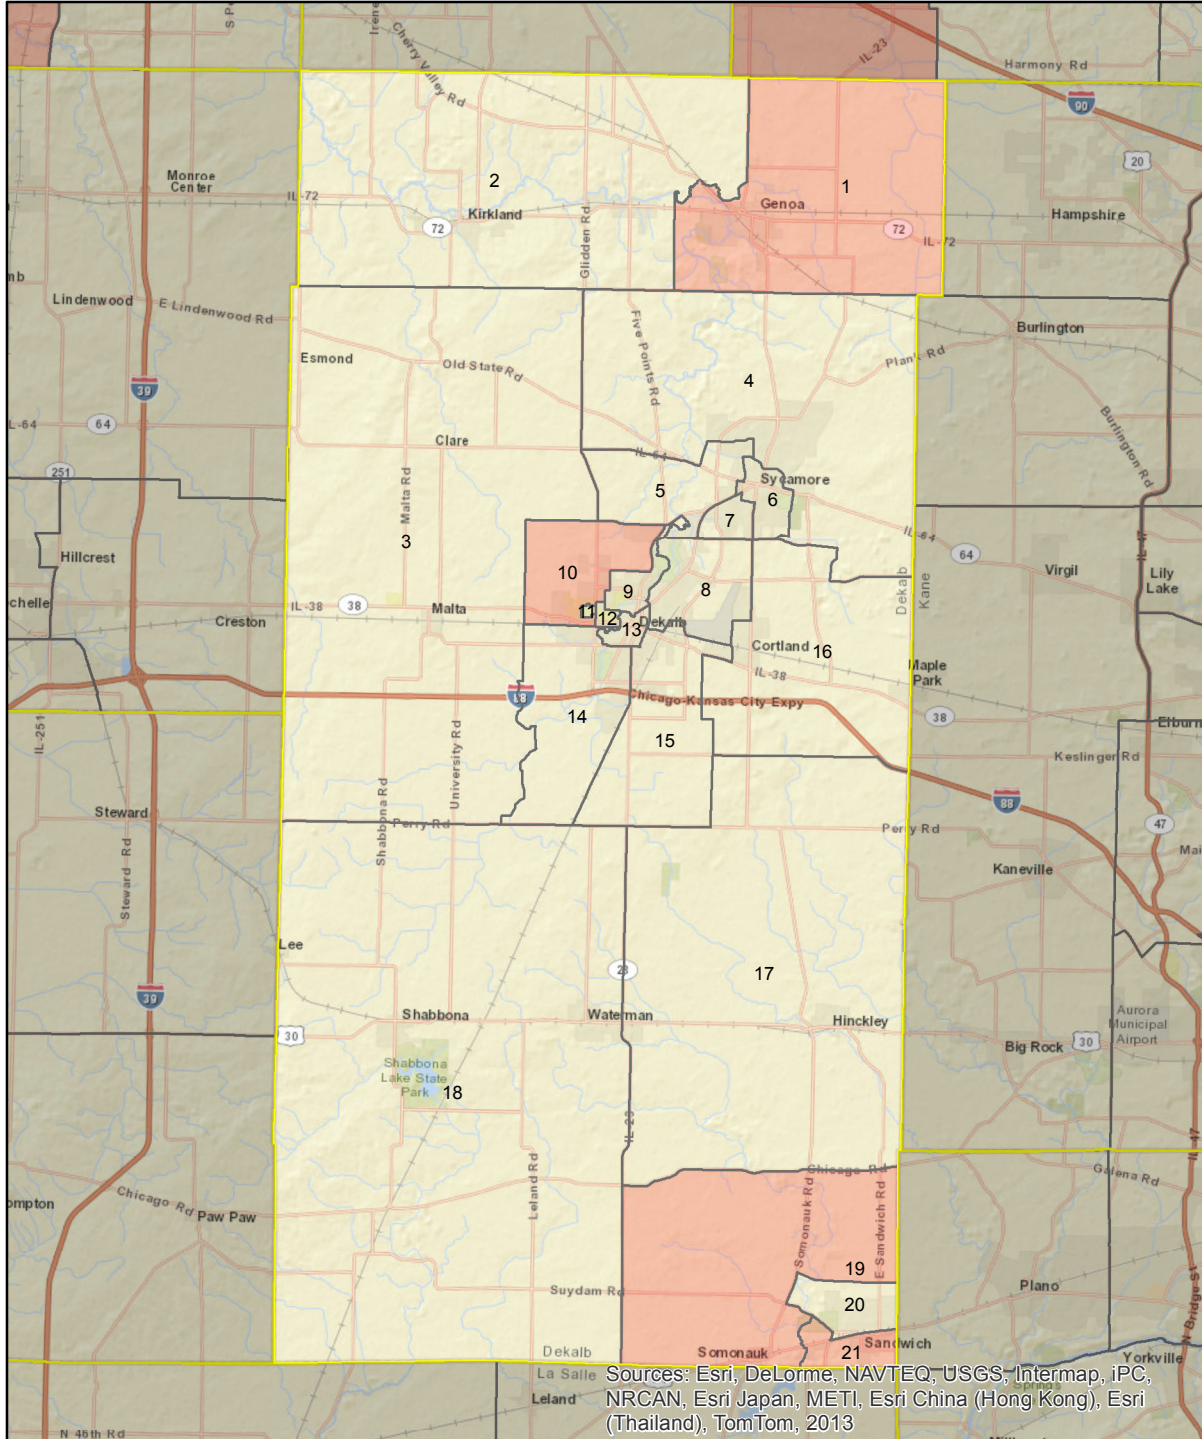

Illinois Metropolitan Area Census Tracts DeKalb County

Sources: Esri, DeLorme, NAVTEQ, USGS, Intermap, iPC, NRCAN, Esri Japan, METI, Esri China (Hong Kong), Esri (Thailand), TomTom, 2013

Economic Information & Analysis
Illinois Department of Employment Security

GCS WGS 1984 UTM Zone 16T (Calculated)
Projection: Transverse Mercator
Datum: WGS 1984
Units: Meter.