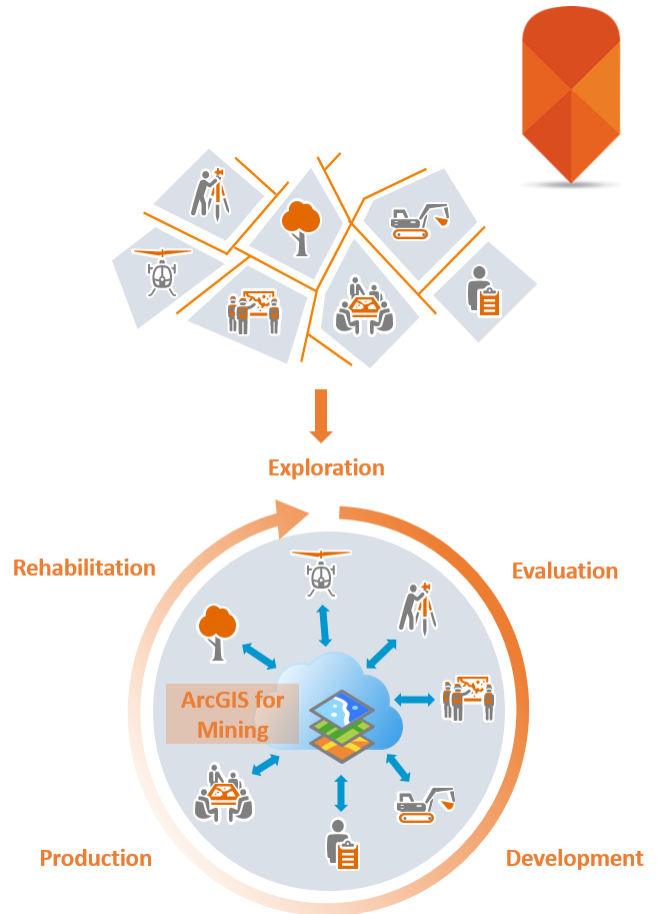

**Organisation:** Lonmin Platinum Mines **Location:** Marikana, South Africa

Location plays a key role within the Lonmin Mining operations which are located within the Bushveld Igneous Complex (BIC) in South Africa – an area which currently contributes nearly 80% of global Platinum production.

**What did they do?**

As is the case with most mining houses, many technologies and software’s are procured to aid with mine planning, surveying, scheduling and resource management. Due to the many software’s being utilised in the business units (environmental, survey, engineering, etc...) within the mining organisation, Lonmin found themselves in a situation whereby the different systems couldn’t communicate to provide a full “picture” of the mining operation and outputs. Lonmin approached Esri South Africa for professional advice on how to implement one platform that would remove data and business “silos” resulting in a fully integrated mining management system.

The project was delivered within the project timelines and budget to meet (and exceed) Lonmin’s expectations. The ArcGIS for Mining solution was successfully deployed to provide a platform for storing, discovering, analysing and sharing critical geospatial information to decision makers and knowledge workers across various business units. Esri South Africa leveraged the class-leading ArcGIS technology to deploy a scalable and self-manageable solution that allows for application enhancements and amendments as the mine evolves through its life cycle.

**Do I need this?**

Esri South Africa’s ArcGIS for Mining platform is aimed at addressing specific business problems such as mining plan compliance, slope stability analysis, geotechnical risk areas, production efficiency and planned vs. actual production, through its centralised Geodatabase, integration tools, sharing and analysis capabilities.