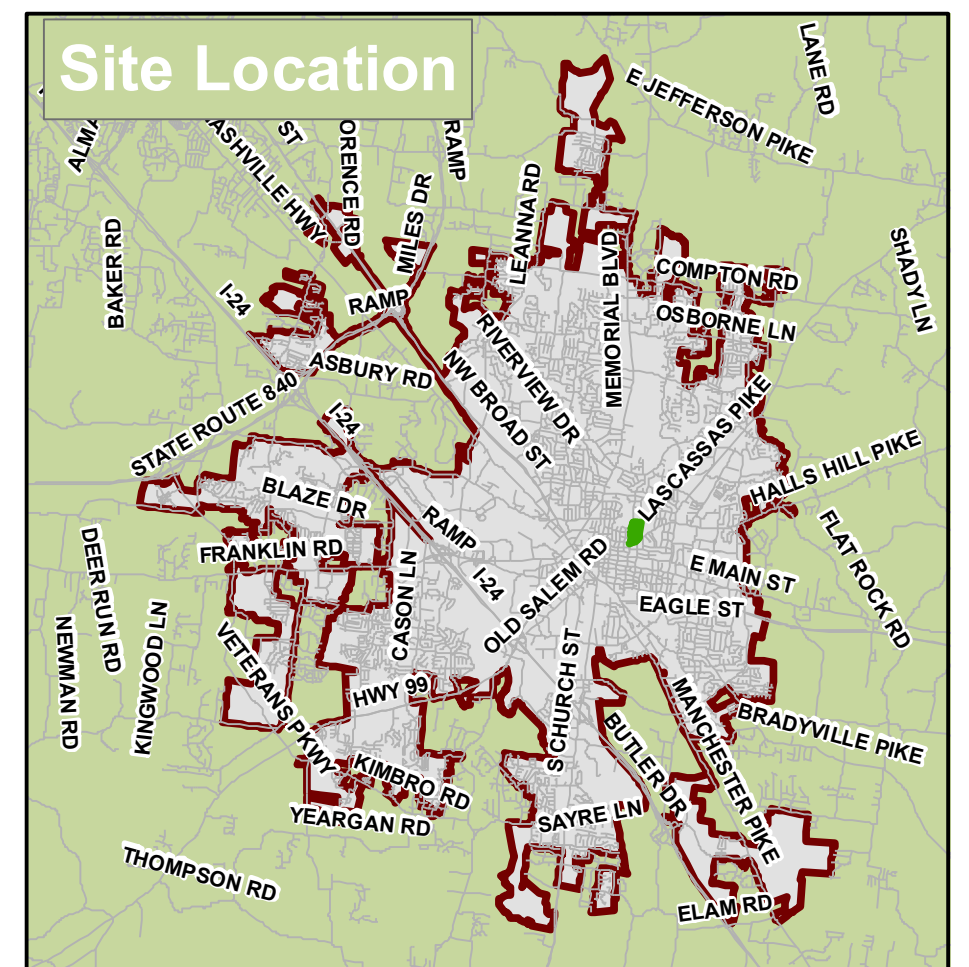

Evergreen Cemetery, Murfreesboro, Tennessee

Evergreen Cemetery Mapping Project
Contact Information

By: Bethany Hall

GIS Analyst
 Rutherford County GIS Department
 1 Rutherford County Historic Courthouse
 Suite 105
 Murfreesboro, TN 37130