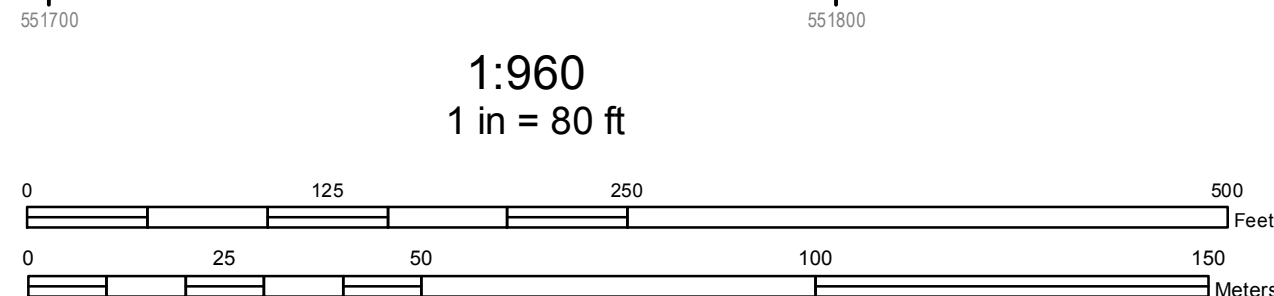

Outdoor AP Type

AP Class	Description	MAC last 4 bytes	Note	(AP model, etc.)
4	Outdoor NWly comer 1199 MASON, SWly	: : :		

- PUC Light
- Outdoor AP
- Indoor AP
- Mesh Link
- SF Lands
- Cable Splice

Map Document Parks_Wifi_v2_20140226_32_Park_book1.mxd (bbq)
Grid: US National Grid [WGS84 UTM z10 m]