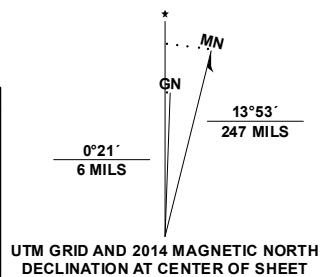

4181200

4181100

549700

549800

549900

1:1,200
1 in = 100 ft

U.S. National Grid
100,000 - m Square ID
EG
Grid Zone Designation
10S

PUC Light