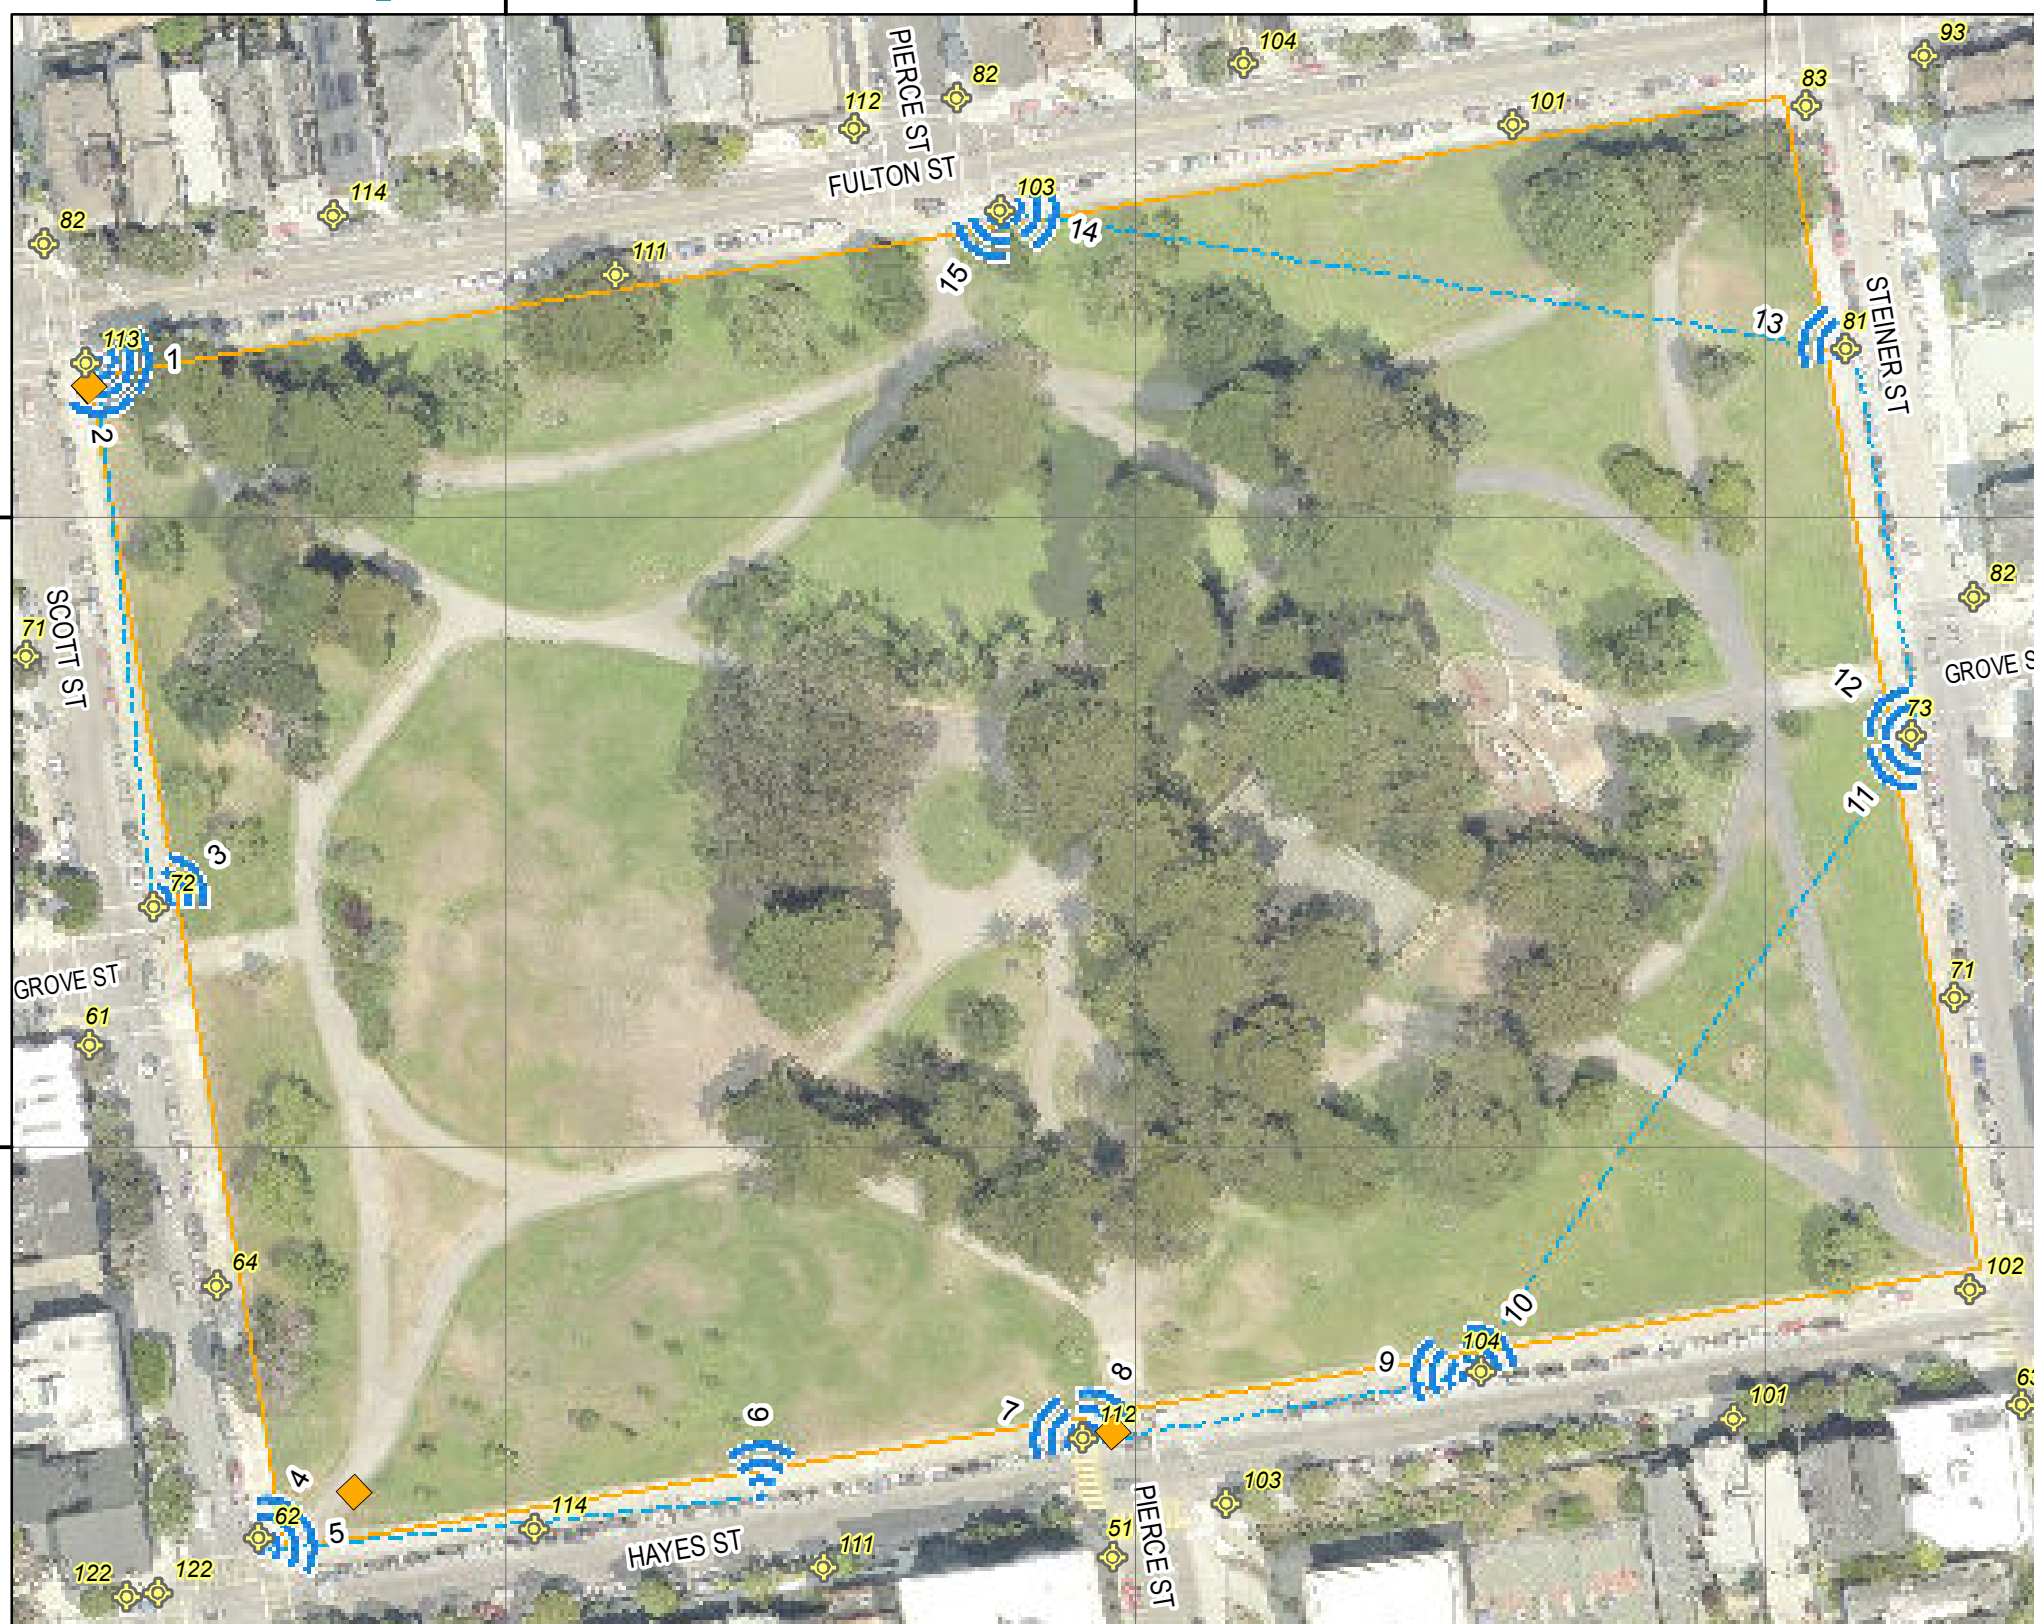

Alamo Square WiFi

Vicinity

SCOTT ST / FULTON ST / STEINER ST / HAYES ST
San Francisco, CA 94117

of AP 15

Switches 0

Indoor AP Type

AP Class Description MAC last 4 bytes Note (AP model, etc.)

Outdoor AP Type

AP Class Description MAC last 4 bytes Note (AP model, etc.)

AP Class	Description	MAC last 4 bytes	Note	(AP model, etc.)
1	Outdoor SCOTT / FULTON Ely	: : :		
2	Outdoor SCOTT / FULTON Sly	: : :		
3	Outdoor SCOTT / GROVE NEly	: : :		
4	Outdoor SCOTT / HAYES Nly	: : :		
5	Outdoor SCOTT / HAYES Ely	: : :		
6	Outdoor By 1145 HAYES Nly	: : :		
7	Outdoor HAYES / PIERCE NWly	: : :		
8	Outdoor HAYES / PIERCE NEly	: : :		
9	Outdoor By 1045 HAYES Wly	: : :		
10	Outdoor By 1045 HAYES NEly	: : :		
11	Outdoor STEINER / GROVE SWly	: : :		
12	Outdoor STEINER / GROVE NWly	: : :		
13	Outdoor By 812 STEINER NWly	: : :		
14	Outdoor PIERCE / FULTON SEly	: : :		
15	Outdoor PIERCE / FULTON SWly	: : :		

4181200

4181100

549700

549800

549900

1:1,200
1 in = 100 ft

U.S. National Grid
100,000 - m Square ID
EG
Grid Zone Designation
10S

PUC Light

Outdoor AP

Indoor AP

Mesh Link

SF Lands

Cable Splice

Betty Ong Recreation Center WiFi

250 (SF Lands ID)

of AP 4