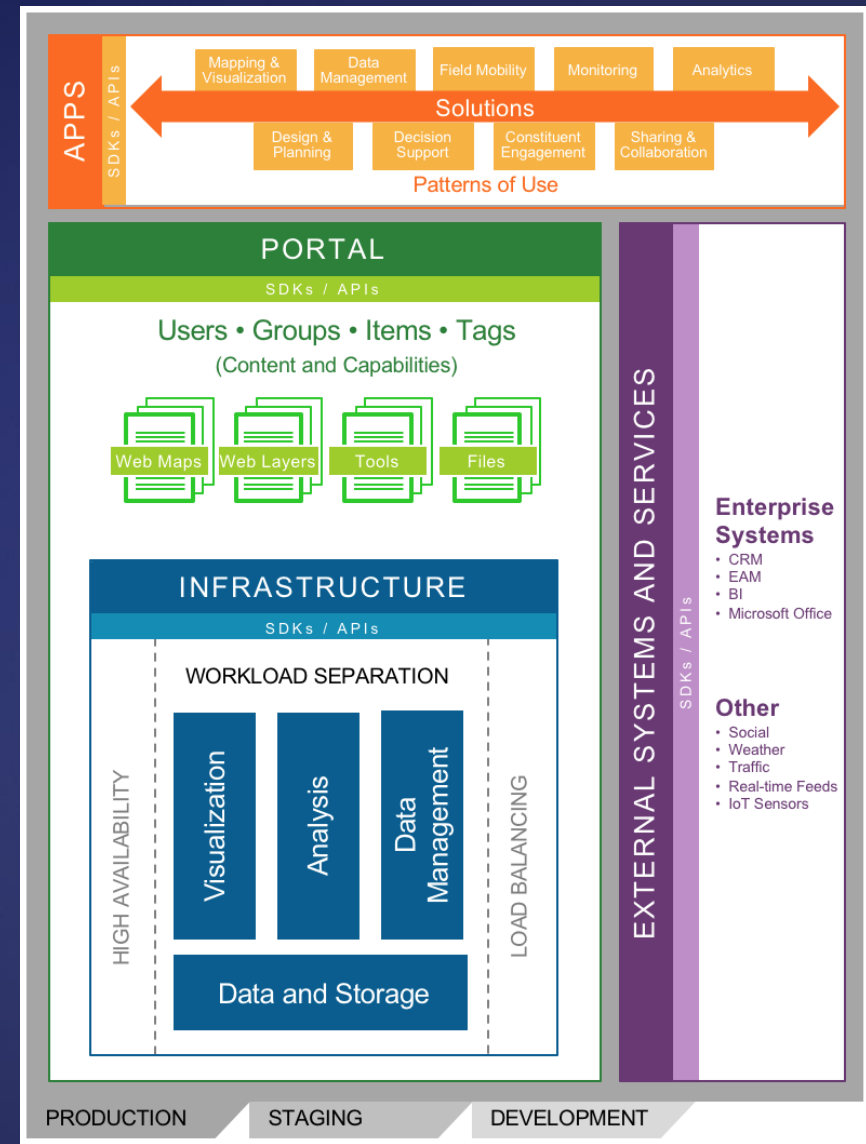

In your organization

Production

Staging

Development

The ArcGIS Conceptual Reference Architecture

Architecting ArcGIS: Best Practices

<https://go.esri.com/bp>

See Us Here

WORKSHOP	Time Frame	Location
<ul style="list-style-type: none">• Distributed GIS – Establishing a Trusted Collaboration• Reduce Risk with IT Governance• Esri Best Practices: Tuning, Testing, and Monitoring	<ul style="list-style-type: none">• Wednesday 5:45pm – 6:05pm• Thursday 12:15 – 12:35pm• Thursday 4:00 – 5:00pm	 <p data-bbox="1783 456 2293 514">Implementing ArcGIS area</p> <ul style="list-style-type: none">• Room 8