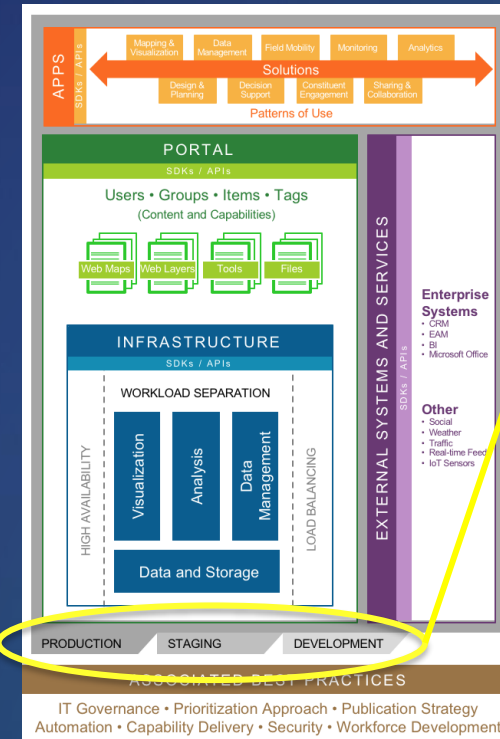

In your organization

Production

Staging

Development

The ArcGIS Conceptual Reference Architecture

Architecting ArcGIS: Best Practices

<https://go.esri.com/bp>

See Us Here

WORKSHOP	Time Frame	Location
<ul style="list-style-type: none">• Distributed GIS – Establishing a Trusted Collaboration• Reduce Risk with IT Governance• Esri Best Practices: Tuning, Testing, and Monitoring	<ul style="list-style-type: none">• Wednesday 5:45pm – 6:05pm• Thursday 12:15 – 12:35pm• Thursday 4:00 – 5:00pm	 <p data-bbox="1783 456 2293 514">Implementing ArcGIS area</p> <ul style="list-style-type: none">• Room 8