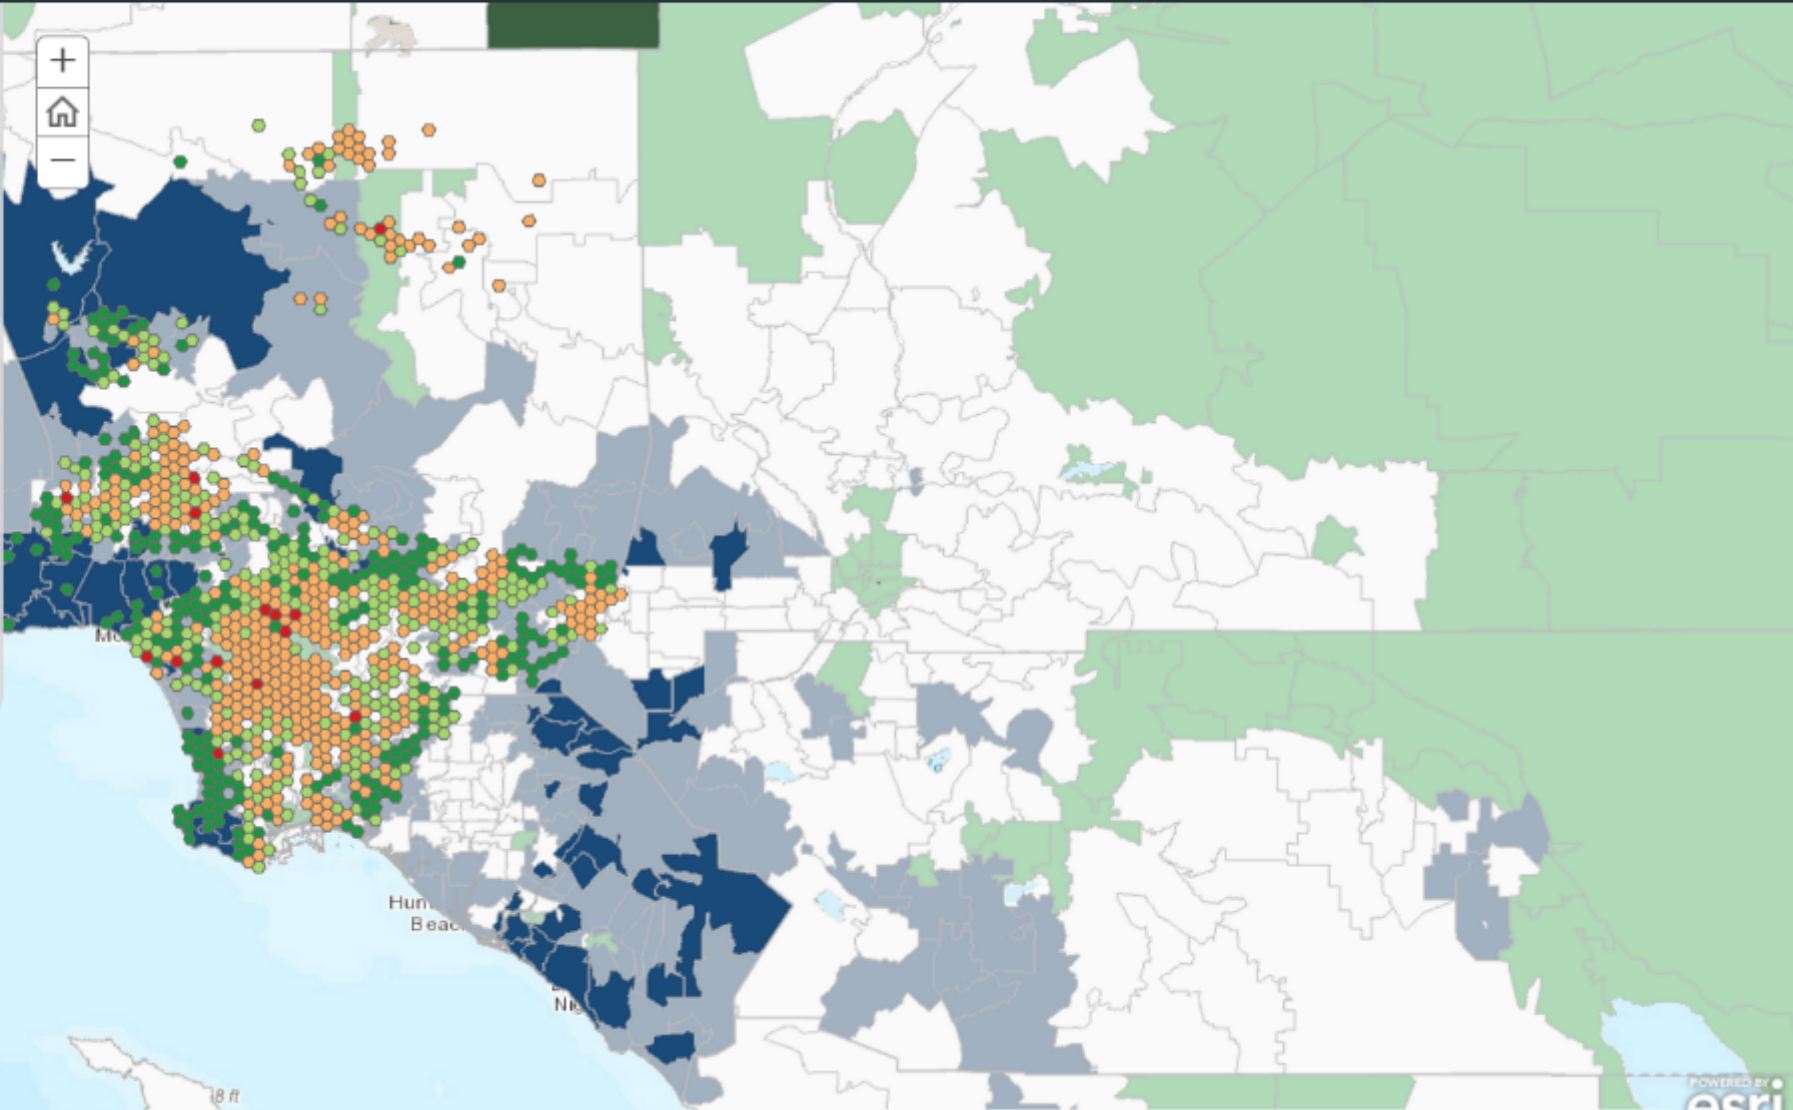

- 1
- 2
- 3
- 4
- 5
- 6
- 7
- 8
- 9
- 10
- 11
- 12
- 13
- 14
- 15
- 16
- 17
- 18

LA_Academic_Performance

Average API12B

- 863 - 979
- 800 - 863
- 622 - 799
- 0 - 621

2016 USA Median Household Income

ZIP Code

- \$ 103,600 - 200,100
- \$ 72,900 - 103,600
- \$ 42,200 - 72,900
- \$ 11,600 - 42,200
- \$ 0 - 11,600

Story Map- 5 Instructor Tips & Tricks

- 1
- 2
- 3
- 4
- 5
- 6
- 7
- 8
- 9
- 10
- 11
- 12
- 13
- 14
- 15
- 16
- 17
- 18

Story Map- 5 Instructor Tips & Tricks

- 1
- 2
- 3
- 4
- 5
- 6
- 7
- 8
- 9
- 10
- 11
- 12
- 13
- 14
- 15
- 16
- 17
- 18

East vs. West

Climbing Adventures

West Coast Best Coast

East Coast Beast Coast

Embed an Operation View