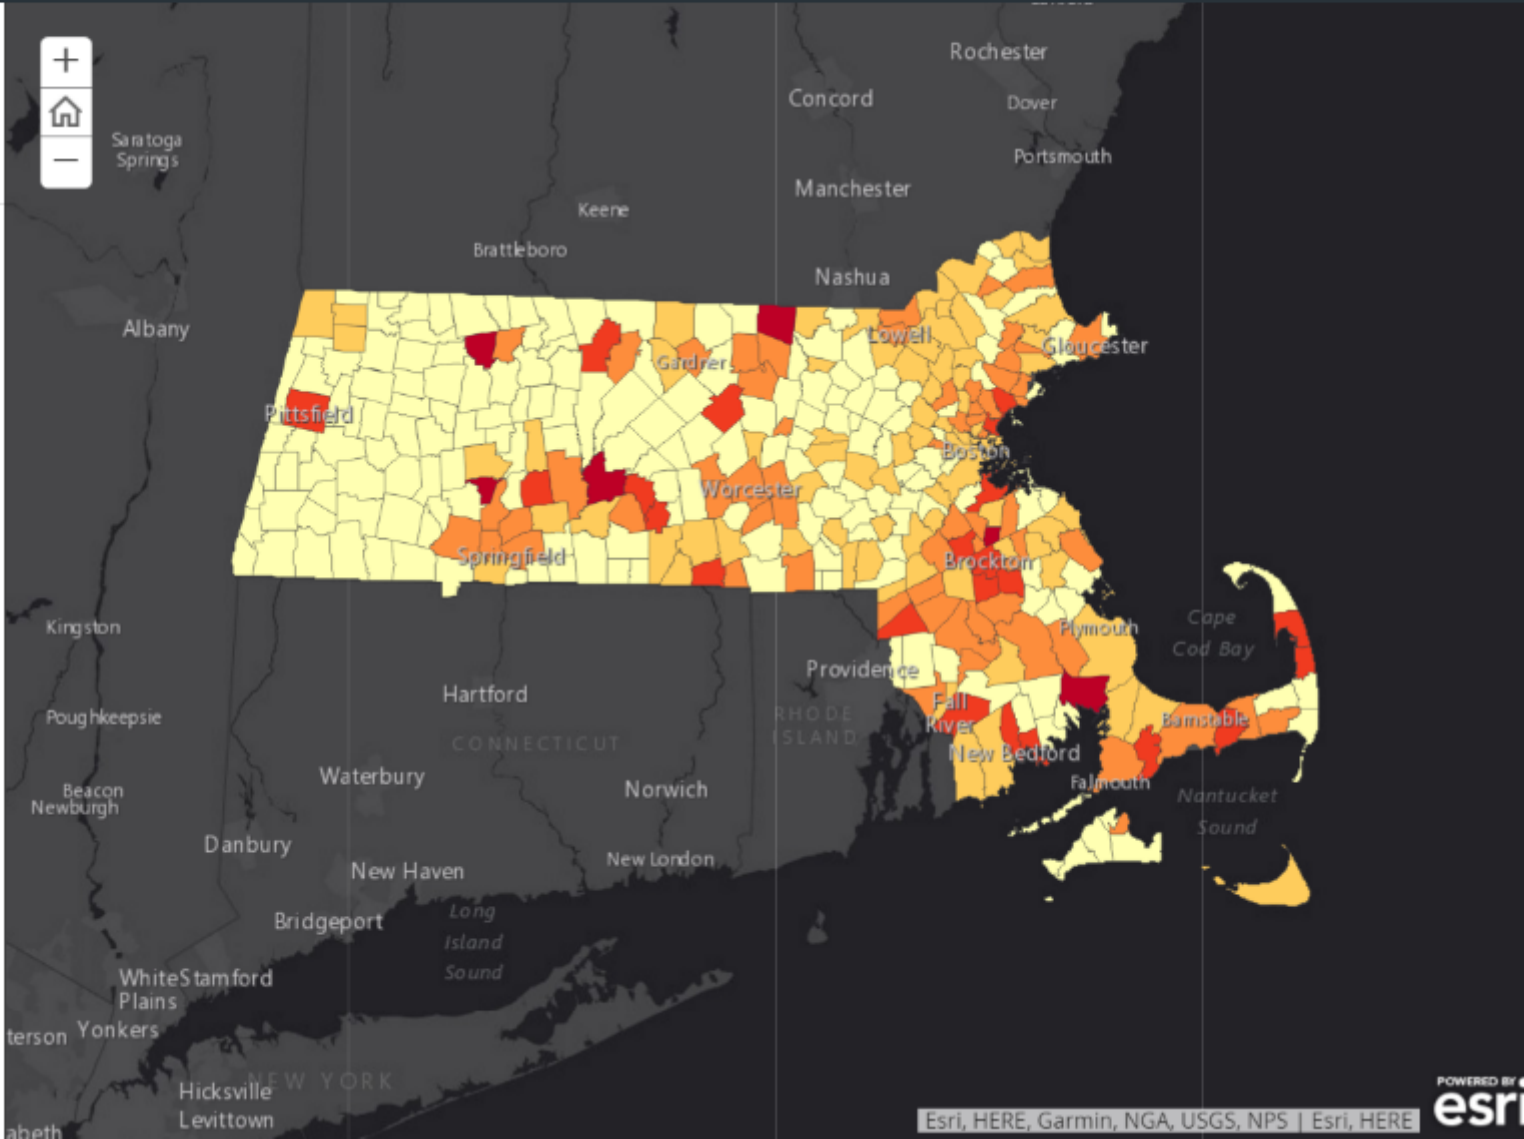

Story Map- 5 Instructor Tips & Tricks

- 1
- 2
- 3
- 4
- 5
- 6
- 7
- 8
- 9
- 10
- 11
- 12
- 13
- 14
- 15
- 16
- 17
- 18

A story map [Edit x](#)

Opioid Story Map

No issues detected x

incidence of fatal overdoses per 10,000 people in each community in the Commonwealth.

Legend

- Well above average
- Above average
- Somewhat above average
- Average
- Somewhat below average

A number of communities in Massachusetts had over 10 fatal overdoses during 2014. Overdoses have been trending upward in much of the Commonwealth over the past few years but some communities, like Haverhill, saw extreme increases - 300% from 8 fatal overdoses in 2013 to 24 in 2014.