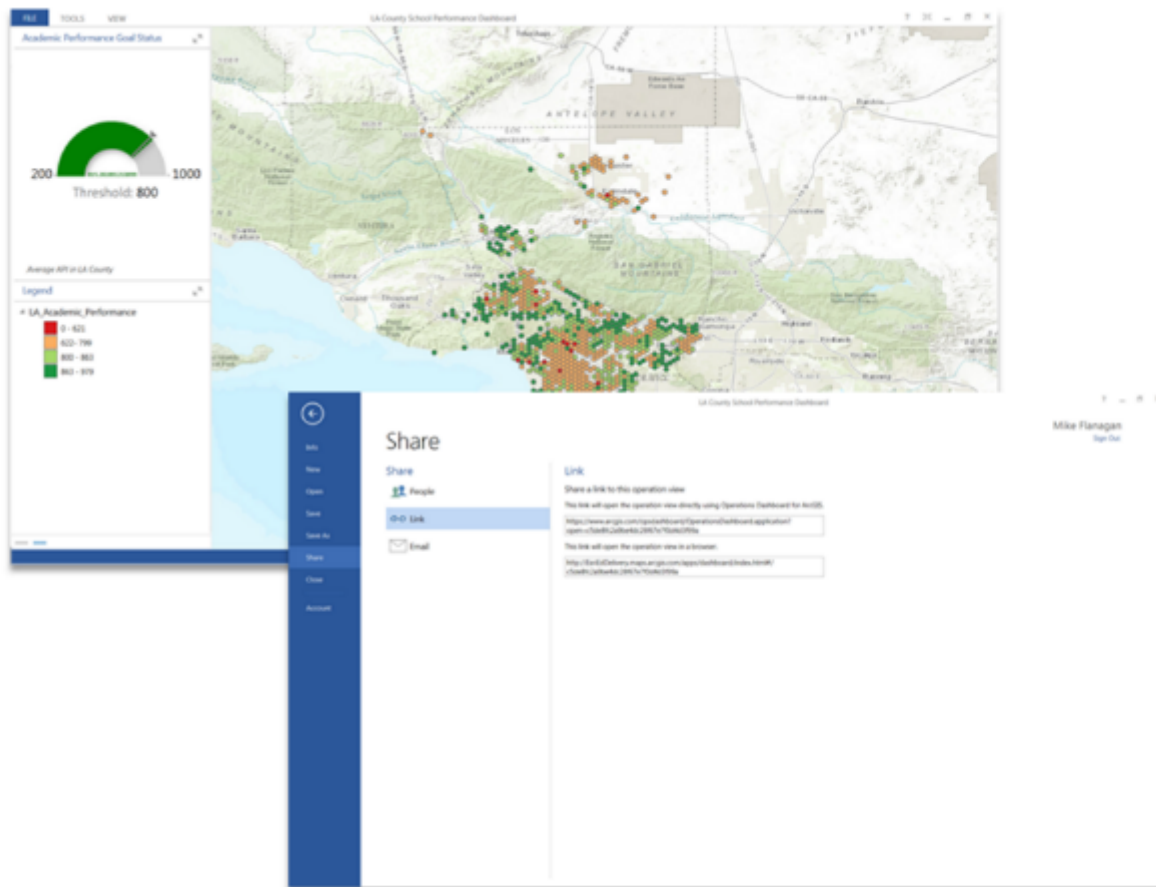

Embed Apps

Story Maps Within Story Maps

- Embed *IN* Journal, Series, or Cascade
- Embed Tour, Journal, Swipe, and Series
- Minimize before embedding
 - ‘&embed’ parameter
- Web AppBuilder can also embed well

Story Map- 5 Instructor Tips & Tricks

- 1
- 2
- 3
- 4
- 5
- 6
- 7
- 8
- 9
- 10
- 11
- 12
- 13
- 14
- 15
- 16
- 17
- 18

East vs. West

Climbing Adventures

West Coast Best Coast

East Coast Beast Coast

Embed an Operation View

- Create single display operation view
- File>share>link
- Copy/paste link into Story Map configuration

Story Map- 5 Instructor Tips & Tricks

A story map    

- 1
- 2
- 3
- 4
- 5
- 6
- 7
- 8
- 9
- 10
- 11
- 12
- 13
- 14
- 15
- 16
- 17
- 18