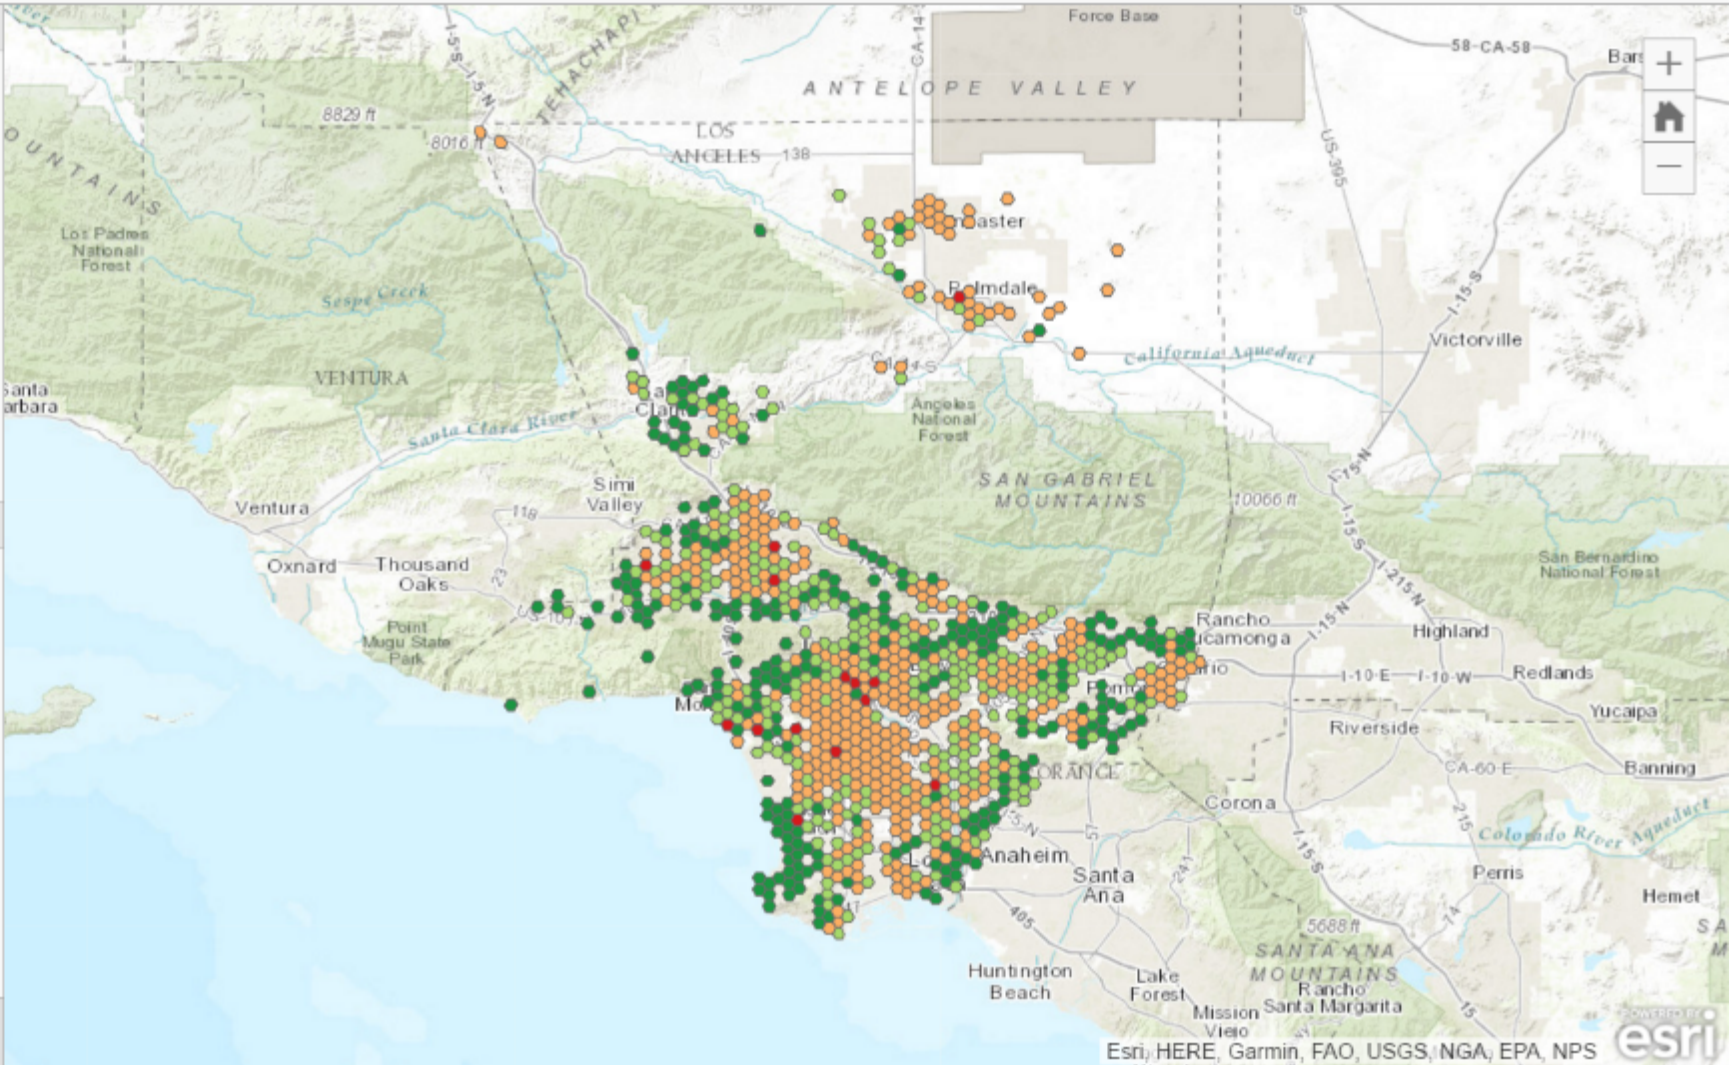

Story Map- 5 Instructor Tips & Tricks

- 1
- 2
- 3
- 4
- 5
- 6
- 7
- 8
- 9
- 10
- 11
- 12
- 13
- 14
- 15
- 16
- 17
- 18

East vs. West

Climbing Adventures

West Coast Best Coast

East Coast Beast Coast

Embed an Operation View

- Create single display operation view
- File>share>link
- Copy/paste link into Story Map configuration

Story Map- 5 Instructor Tips & Tricks

A story map    

- 1
- 2
- 3
- 4
- 5
- 6
- 7
- 8
- 9
- 10
- 11
- 12
- 13
- 14
- 15
- 16
- 17
- 18

LA County School Performance Dashboard

Mike Flanagan  

Academic Performance Goal Status

Average API in LA County

Legend

- LA_Academic_Performance
Average API12B
- 863 - 979
 - 800 - 863
 - 622 - 799
 - 0 - 621