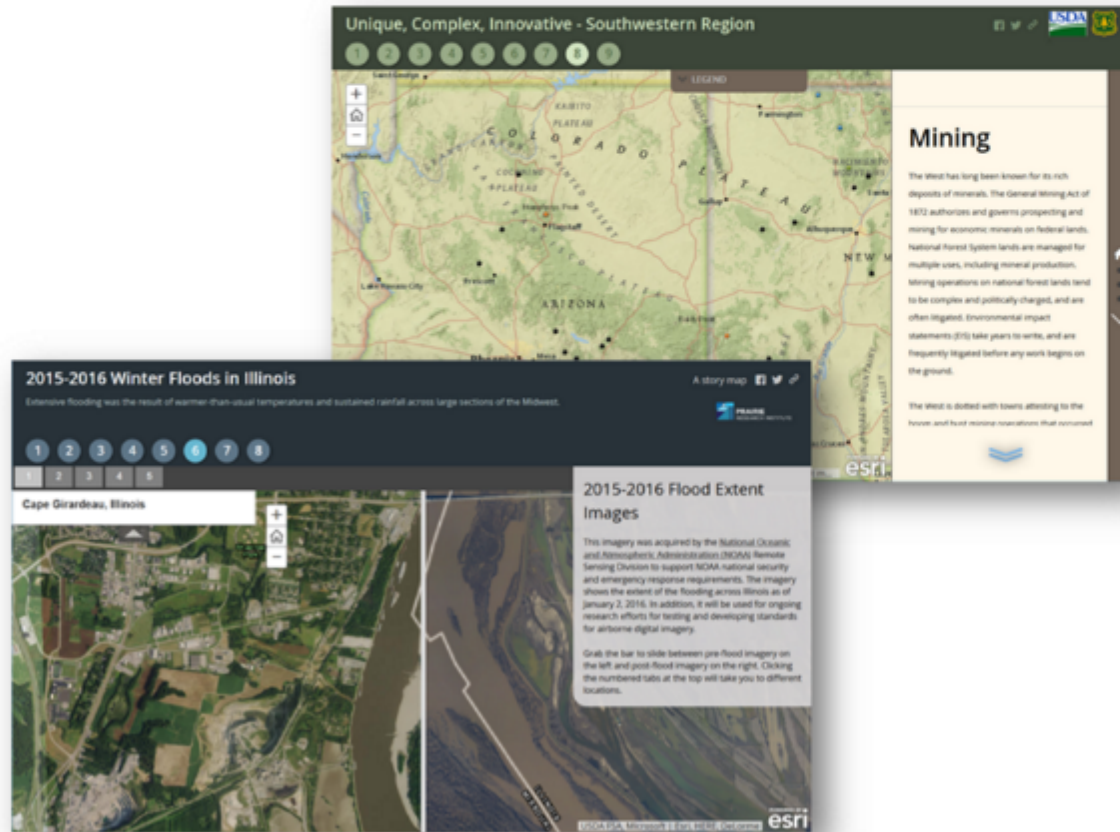

- \$ 103,600 - 200,100
- \$ 72,900 - 103,600
- \$ 42,200 - 72,900
- \$ 11,600 - 42,200
- \$ 0 - 11,600

Story Map- 5 Instructor Tips & Tricks

- 1
- 2
- 3
- 4
- 5
- 6
- 7
- 8
- 9
- 10
- 11
- 12
- 13
- 14
- 15
- 16
- 17
- 18

Embed Apps

Story Maps Within Story Maps

- Embed *IN* Journal, Series, or Cascade
- Embed Tour, Journal, Swipe, and Series
- Minimize before embedding
 - ‘&embed’ parameter
- Web AppBuilder can also embed well