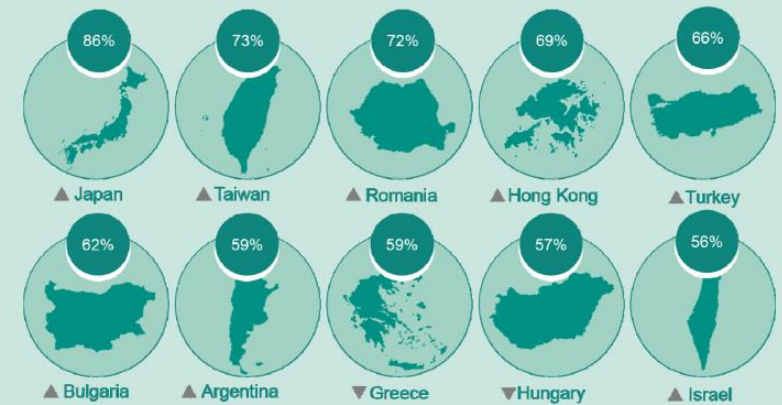

▲ More than previous year
▼ Less than previous year