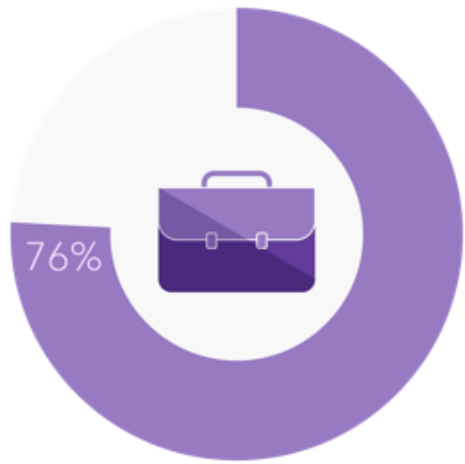

Employers are Reporting a Global Talent Shortage / Skills Gap

Global Skills Gap

2016/2017 ManpowerGroup® Talent Shortage Survey

Globally, employers report the **HIGHEST TALENT SHORTAGE** since 2007

40% of employers globally are having difficulty filling positions

<http://manpowergroup.com/talent-shortage-2016>

Global Skills Gap

2016/2017 ManpowerGroup® Talent Shortage Survey

Countries where employers are having the **MOST DIFFICULTY** filling roles

<http://manpowergroup.com/talent-shortage-2016>

▲ More than previous year
▼ Less than previous year

of certified individuals believe their Esri Technical Certification positioned them for career advancement.

Esri Certified Survey, June 2017

of certified individuals are likely to pursue another Esri Technical Certification.