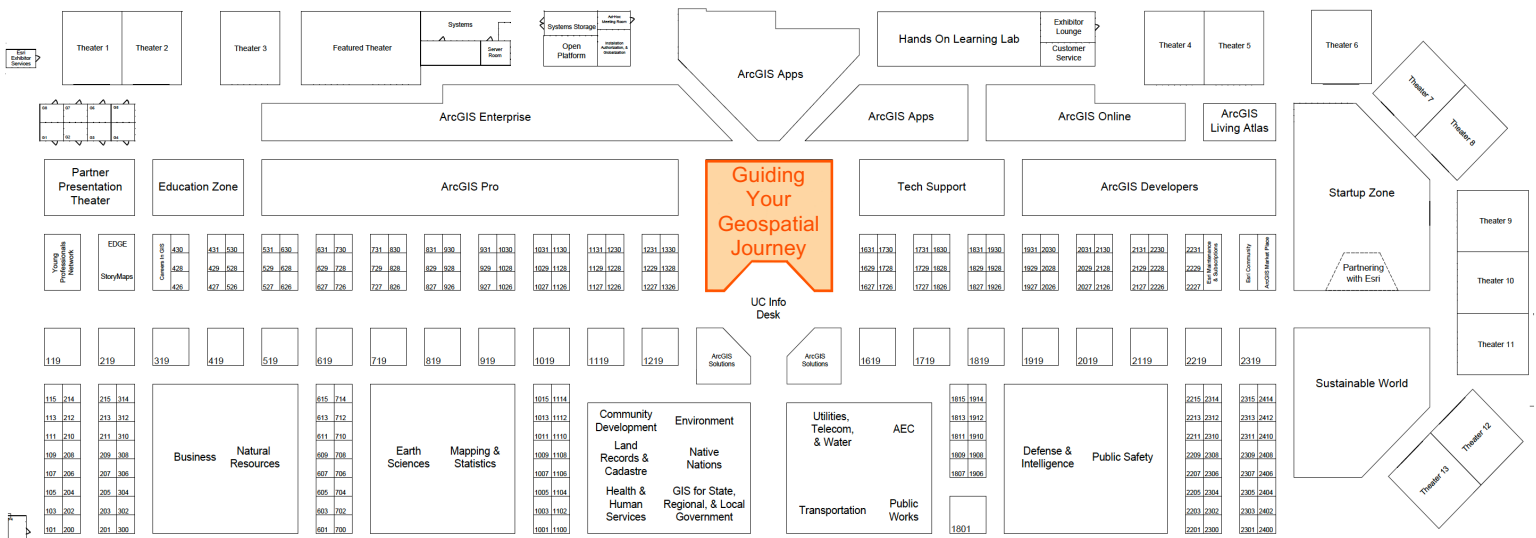

Guiding Your Geospatial Journey – Showcase Area

Ground Level, Exhibit Halls ABC, SDCC

Tuesday, July 12 9:00 AM–6:00 PM
Wednesday, July 13 9:00 AM–6:00 PM
Thursday, July 14 9:00 AM–4:00 PM

The Guiding Your Geospatial Journey area in the UC Showcase provides your chance to connect directly with Esri experts who work with thousands of organizations to successfully implement ArcGIS. Our teams are here to guide you in a variety of topics relevant to **strategy & planning, architecture data management, configuring & developing, workforce development, and operations support.**

- Connect 1-on-1 with an expert on best practices, emerging topics, or to share ideas.
- Take part in quick activities focused on your business, that will leave you with valuable insights and takeaways.

Esri Services Appointments

Obtain valuable guidance and feedback in designing, implementing, and strengthening your geospatial solutions. [Sign up for an appointment](#) by choosing your appointment type and submitting a form with your information. You will be contacted by Esri to schedule your appointment. Appointments take place in the **Guiding Your Geospatial Journey** area in the Showcase.

Don't Miss These Activities

Esri UC Plenary Session	Monday, July 11	8:30 am–3:30 pm	SDCC – Exhibit Halls FGH
Map Gallery Reception	Monday, July 11	4:00 pm–6:00 pm	SDCC – Sails Pavilion
Science Symposium	Tuesday, July 12	4:00 pm–6:30 pm	SDCC – Ballroom 20 D
Esri Awards Ceremony	Wednesday, July 13	3:30 pm–5:30 pm	SDCC – Ballroom 20 BCD
Thursday Night Party	Thursday, July 14	5:30 pm–10:00 pm	Balboa Park
Closing Session	Friday, July 15	10:30 am–noon	SDCC -Ballroom 20 BCD

SDCC = San Diego Convention Center

Please note: All listings subject to change; not every paper or event may be presented here.