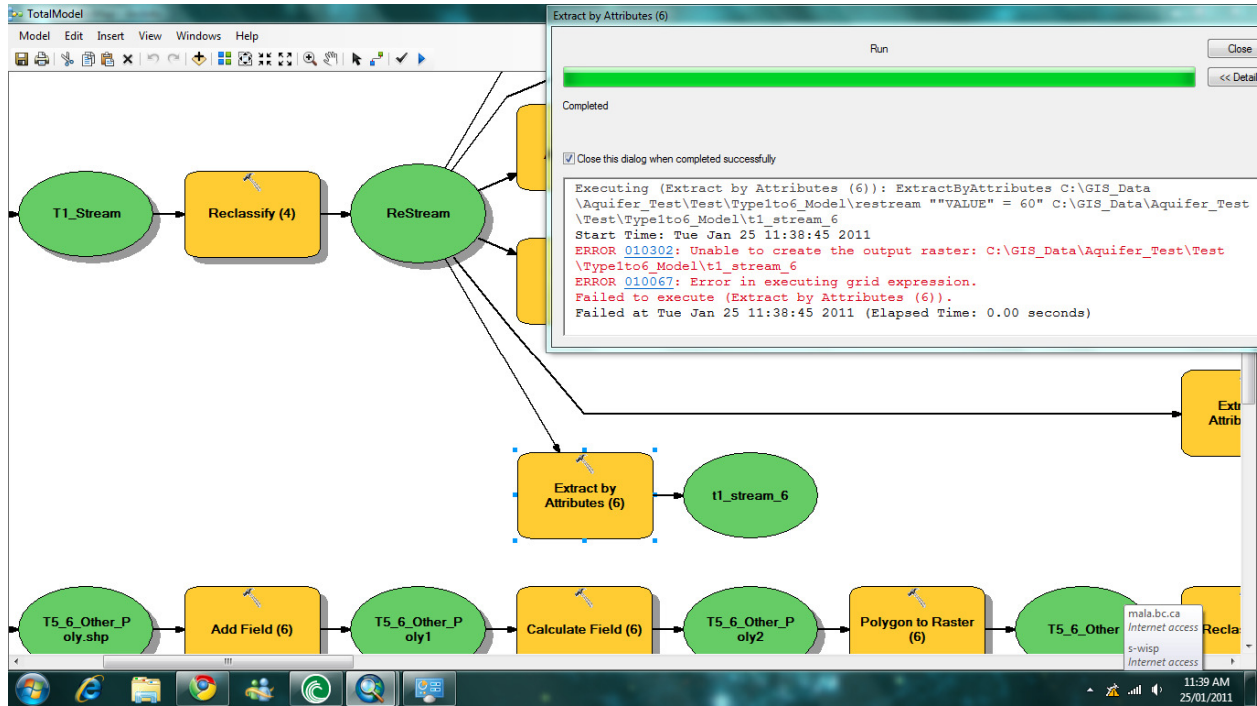

With File Name "t1_stream_6"

Same function with file name "Bob"