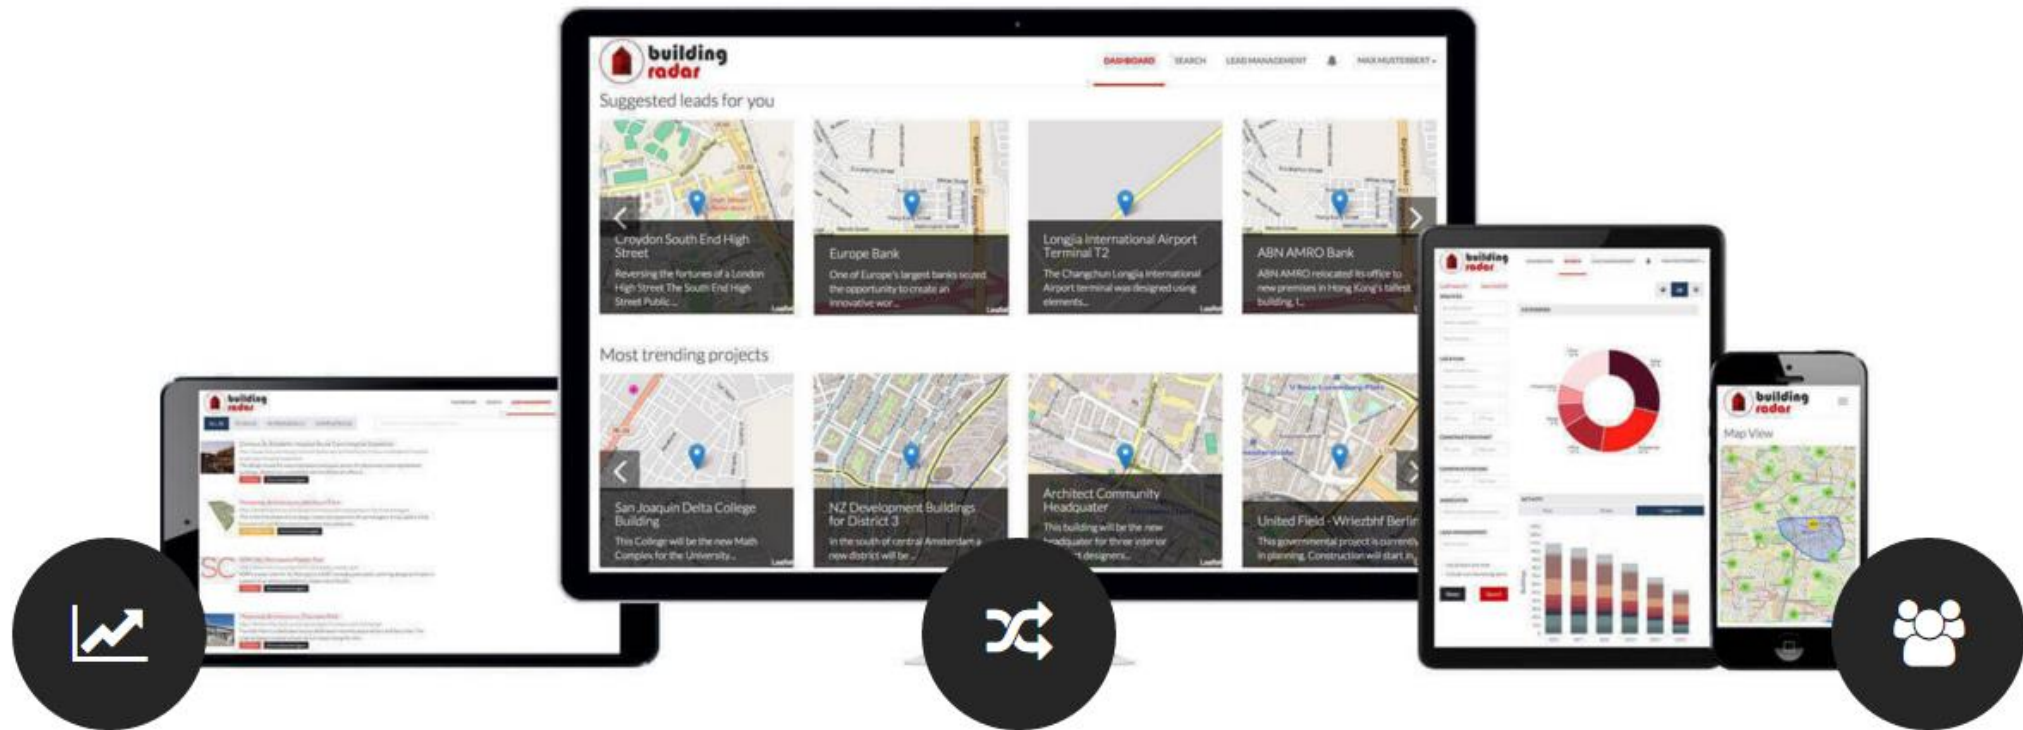

# building radar

Satellite supported search engine for  
construction projects worldwide

# Building Radar is the **most up-to-date construction project leads platform**, covering over **3m** projects

## Find. Analyze. Close

Find construction projects. Analyze your market. Close more deals. All from one place.