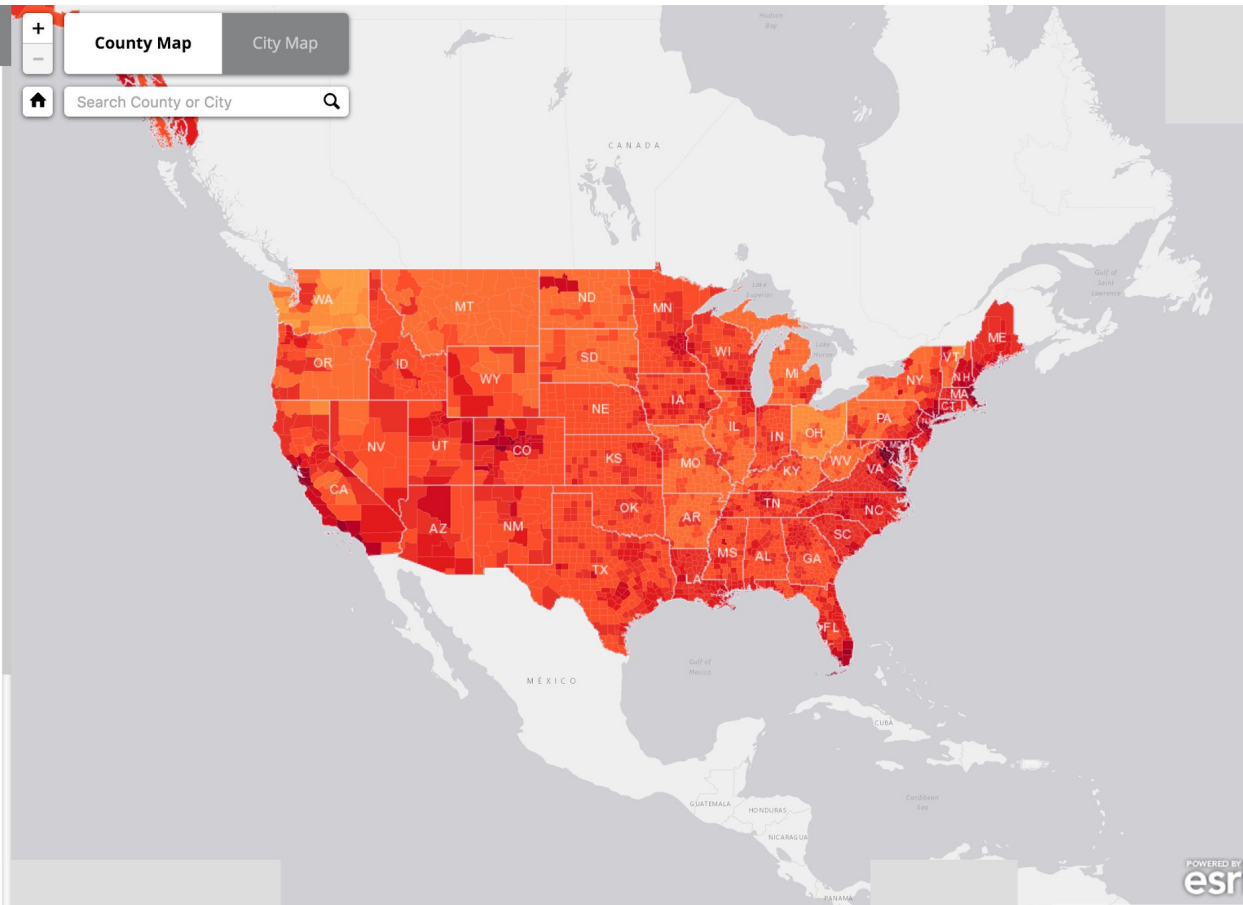

INTERACTIVE MAP BASED STORY TELLING USING GESTURES

Berlin, 11.11.2015

Sergey Mukhametov, Alex Shirokov
Institute for Geoinformatics, University of Münster, Germany

The Living Wage Map

District Of Columbia

Parent with Spouse and Two Children

\$28.33	\$9.50	\$18.83
LIVING WAGE	MINIMUM WAGE	THE GAP

Single Parent with One Child

\$30.42	\$9.50	\$20.92
----------------	---------------	----------------

Single Adult

\$14.84	\$9.50	\$5.34
----------------	---------------	---------------

MIT's [Living Wage Calculator](#) estimates the cost of living ("living wage") in each of the nation's counties and major metropolitan areas, and compares it to the minimum wage for a variety of household types. Mapped here are three types: parent with spouse and two