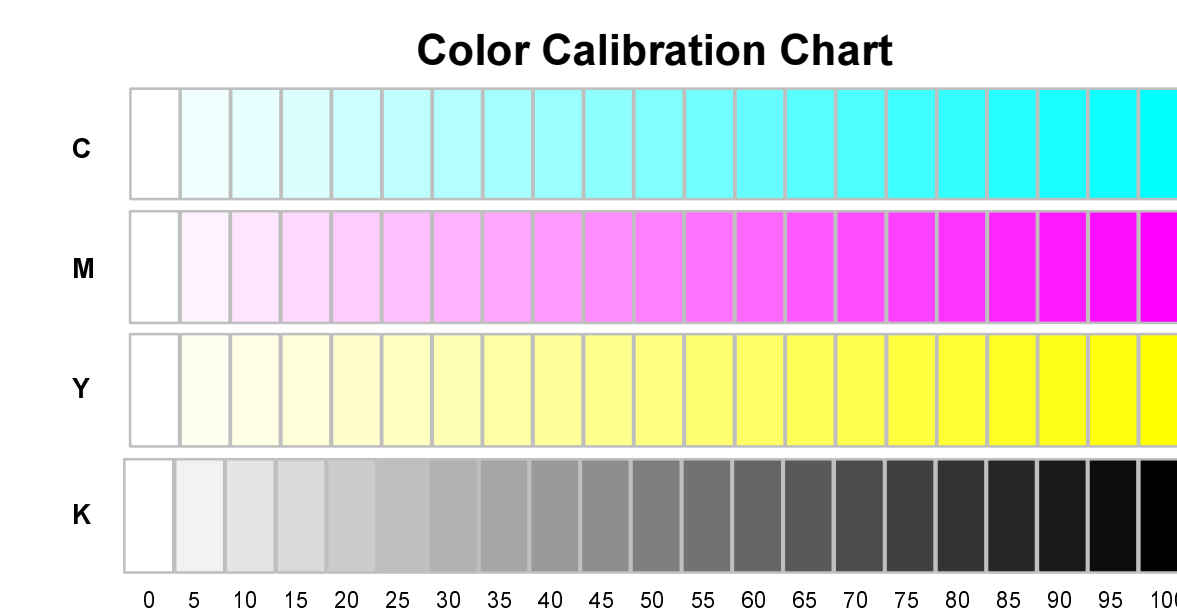

0% Yellow

20% Yellow

40% Yellow

60% Yellow

80% Yellow

100% Yellow

Color Chart - CMY Values