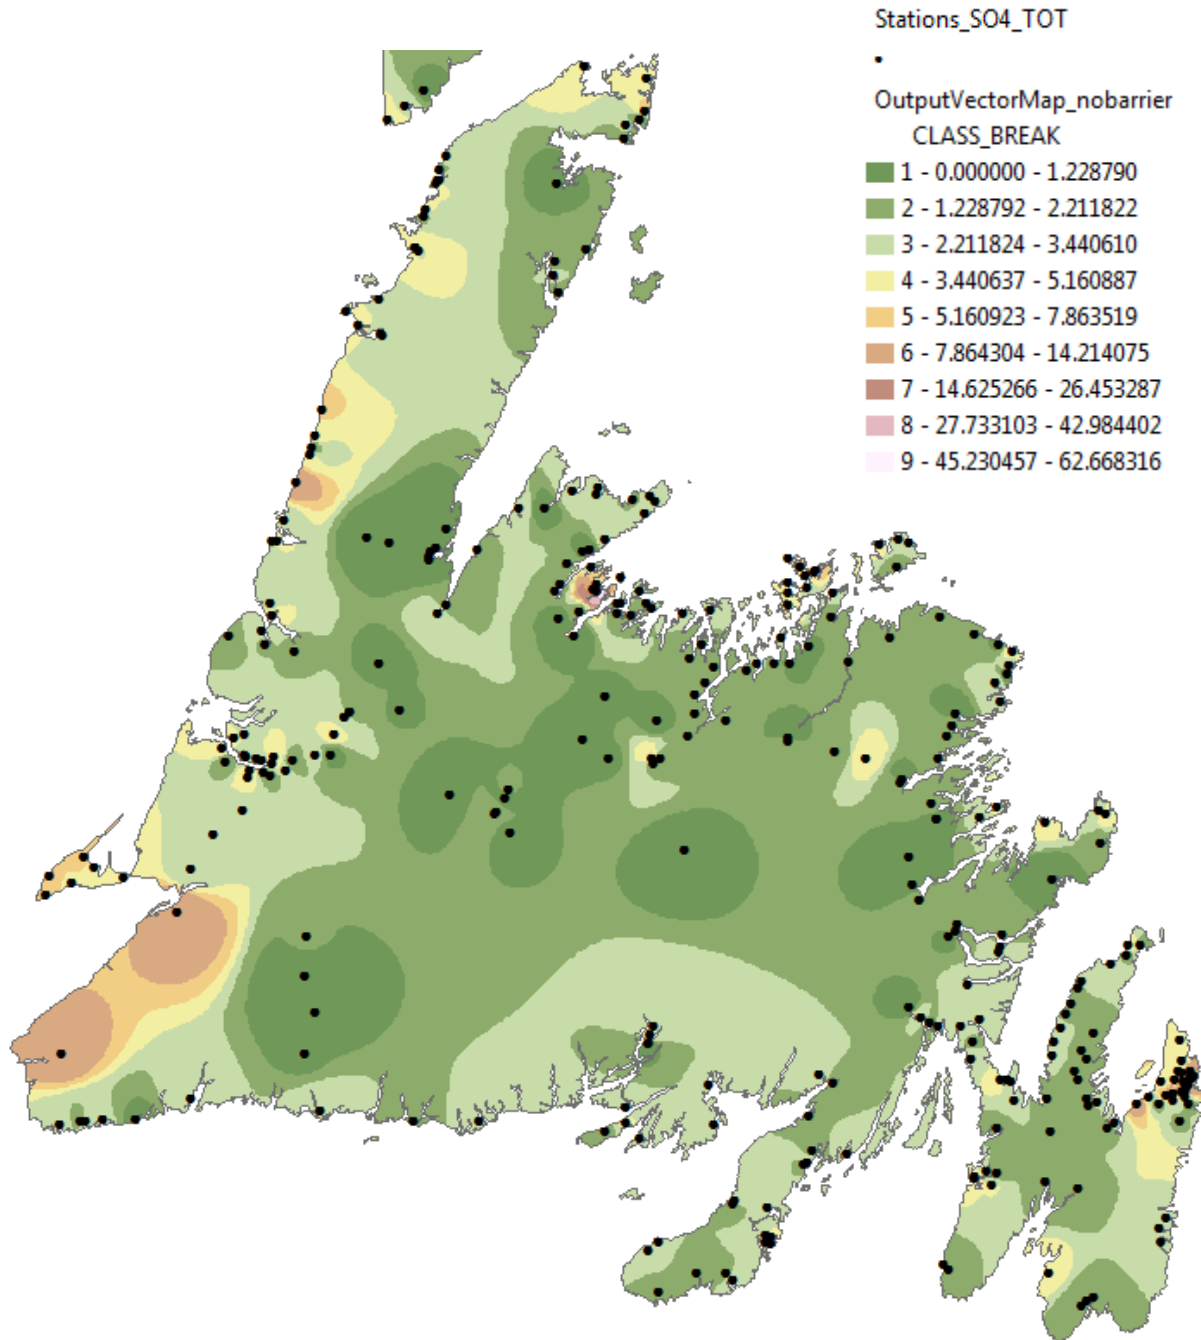

1. NO BARRIER IMPOSED

Looks good.

2. BARRIER IMPOSED (red line)

Data range should be 0-63, not 0-13.