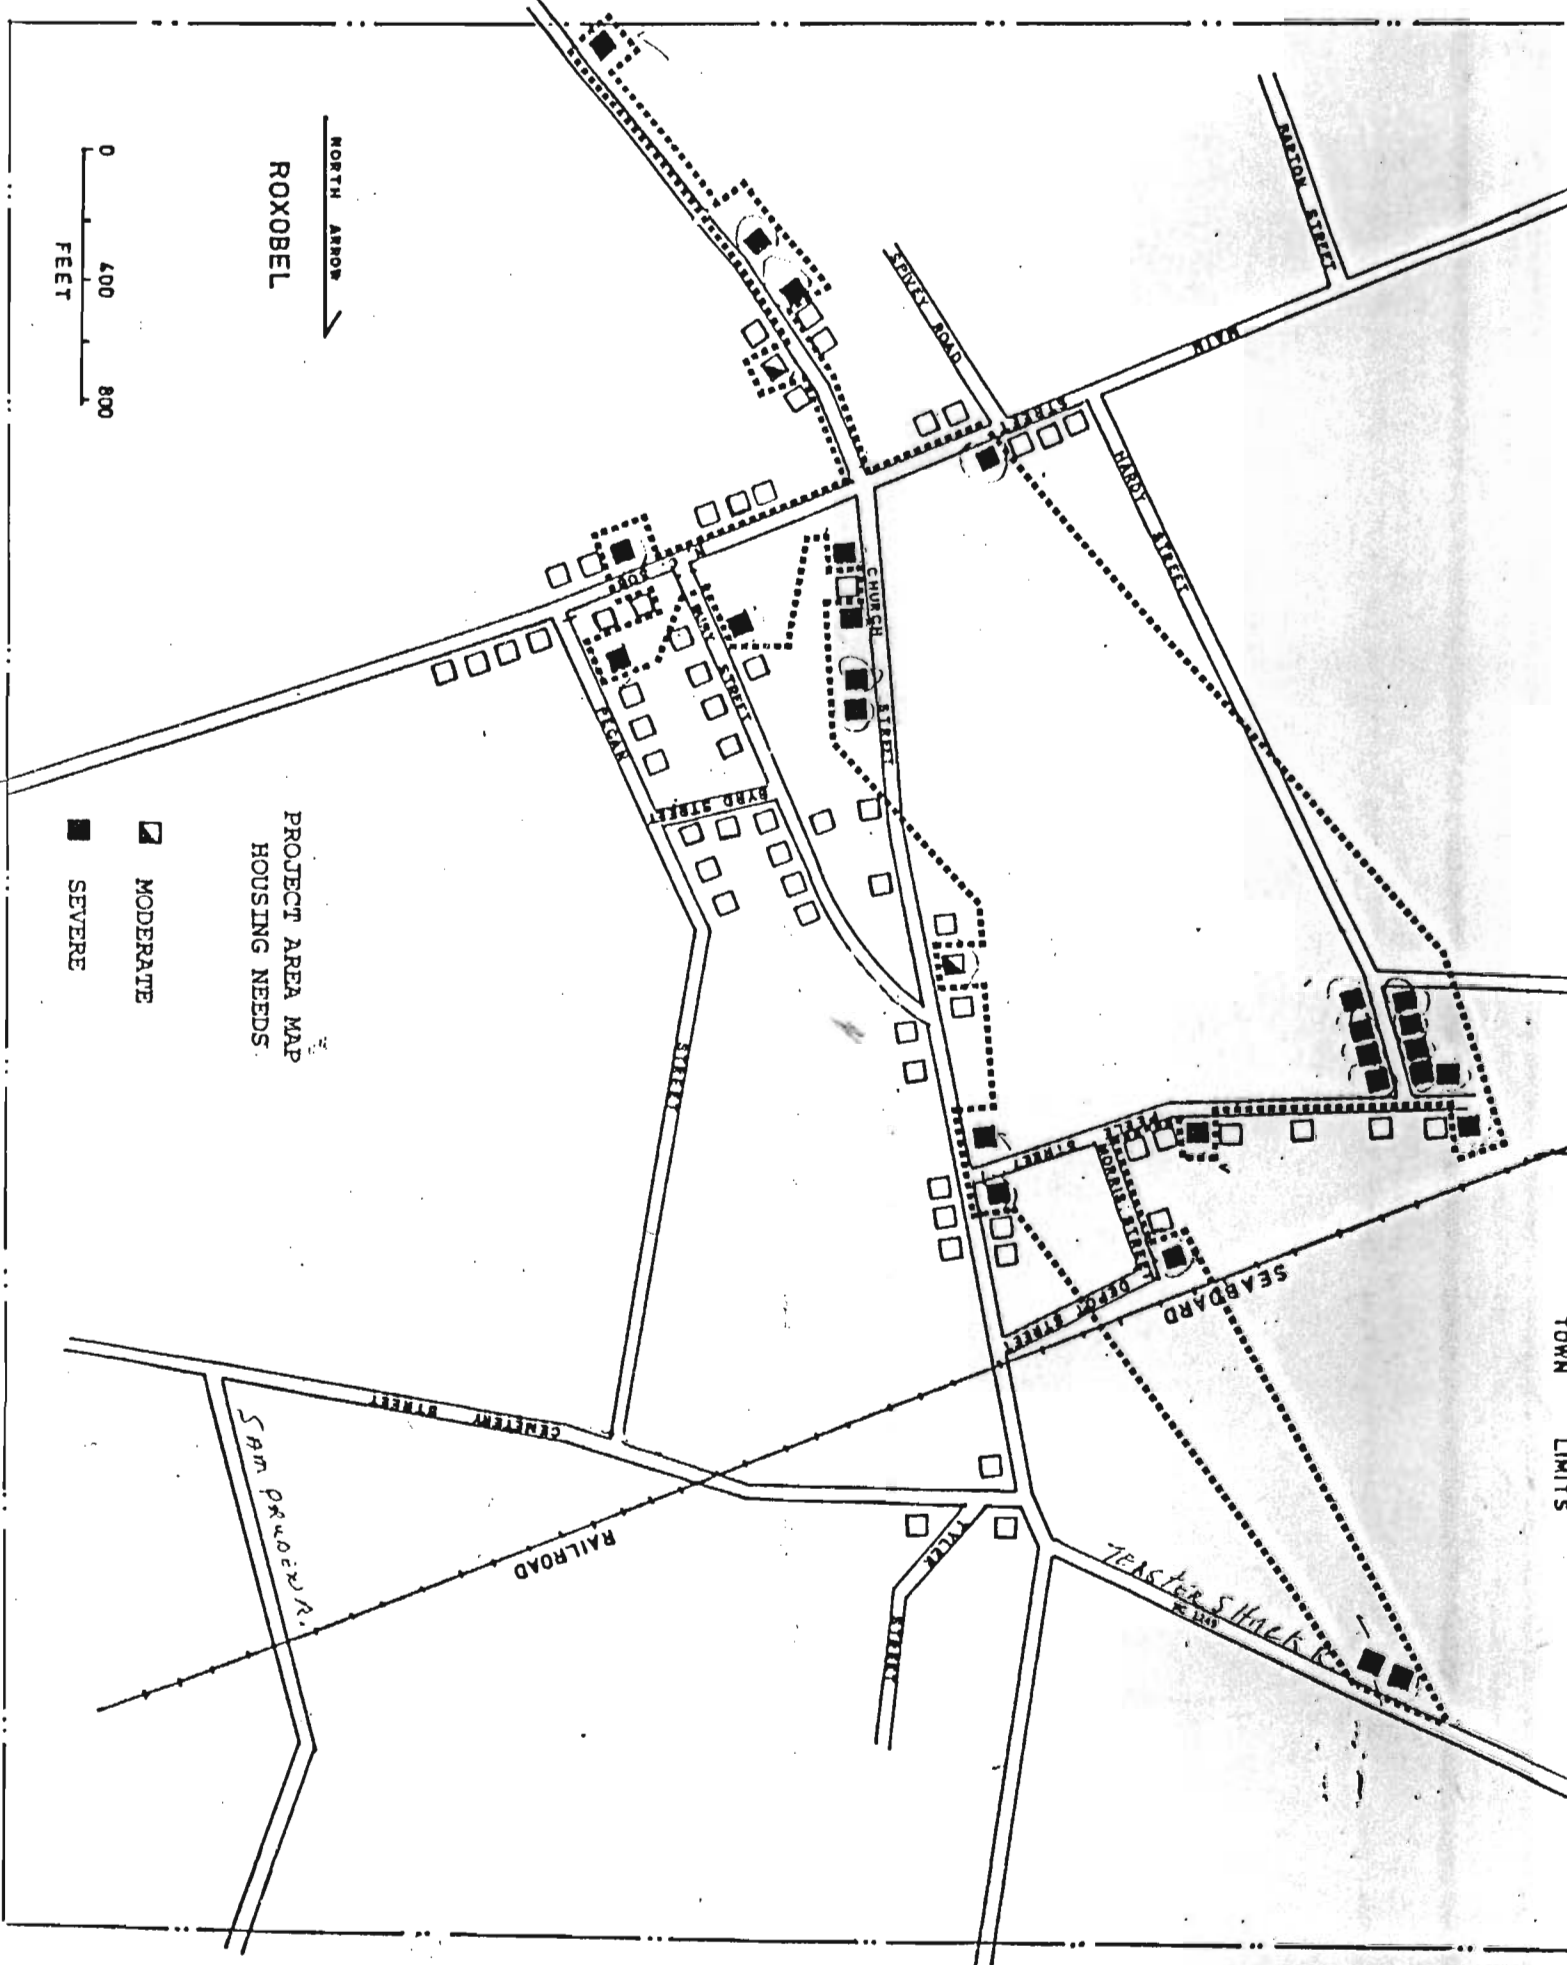

# Roxobe Twp.

△ --- Well

ROXBEL

NORTH ARROW

PROJECT AREA MAP  
HOUSING NEEDS

- ▨ MODERATE
- SEVERE

TOWN LIMITS

*Span Precast R.*

*Teaster's Hook*

RAILROAD

SEABOARD

PERRY ROAD

HARD STREET

CHURCH STREET

MAIN STREET

BYRD STREET

WALKER STREET

DECCA STREET

MORNING STREET

CEMETERY STREET

WALKER STREET