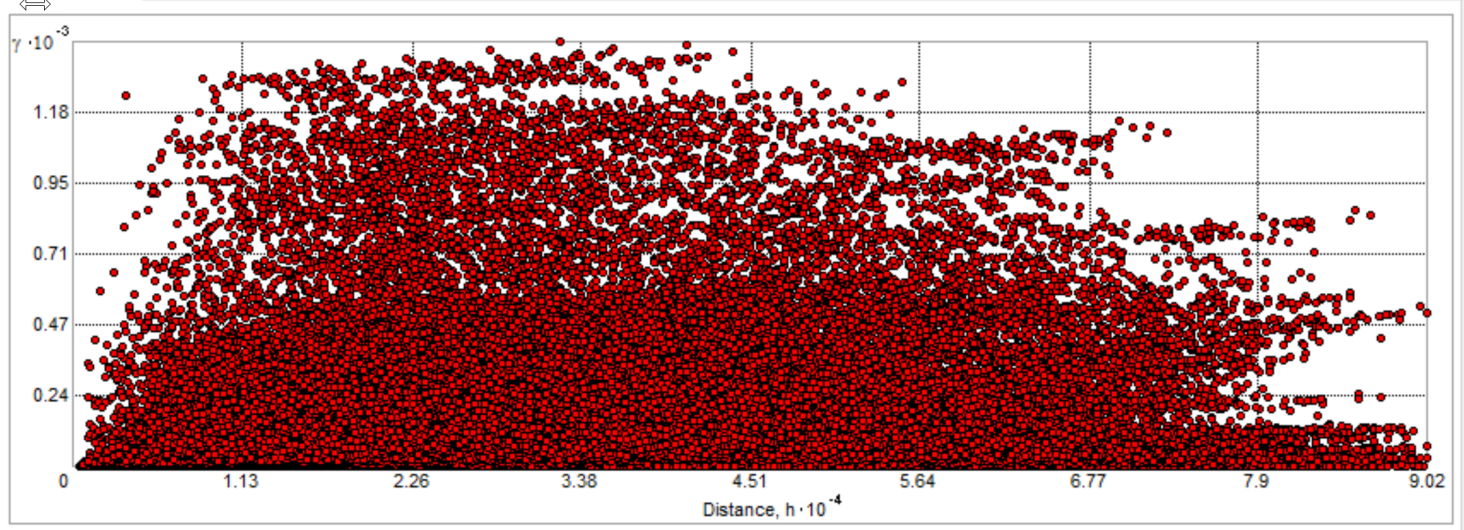

Semivariogram **Covariance**

Tip: Click or drag over pairs to select

Add to Layout

▼ Semivariogram/Covariance Surface

Show search direction

Angle direction: 0.0

Angle tolerance: 45.0

Bandwidth (lags): 3.0

Lag Size: 9024.9

Number of Lags: 10

▼ Data Source

Layer: CS137_3districts

Attribute: Cs137