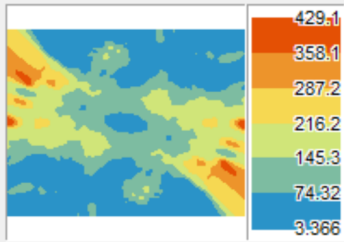

Semivariogram **Covariance**

Tip: Click or drag over pairs to select

Add to Layout

▼ Semivariogram/Covariance Surface

Show search direction

Angle direction: 0.0

Angle tolerance: 45.0

Bandwidth (lags): 3.0

Lag Size: 9024.9

Number of Lags: 10

▼ Data Source

Layer: CS137_3districts

Attribute: Cs137