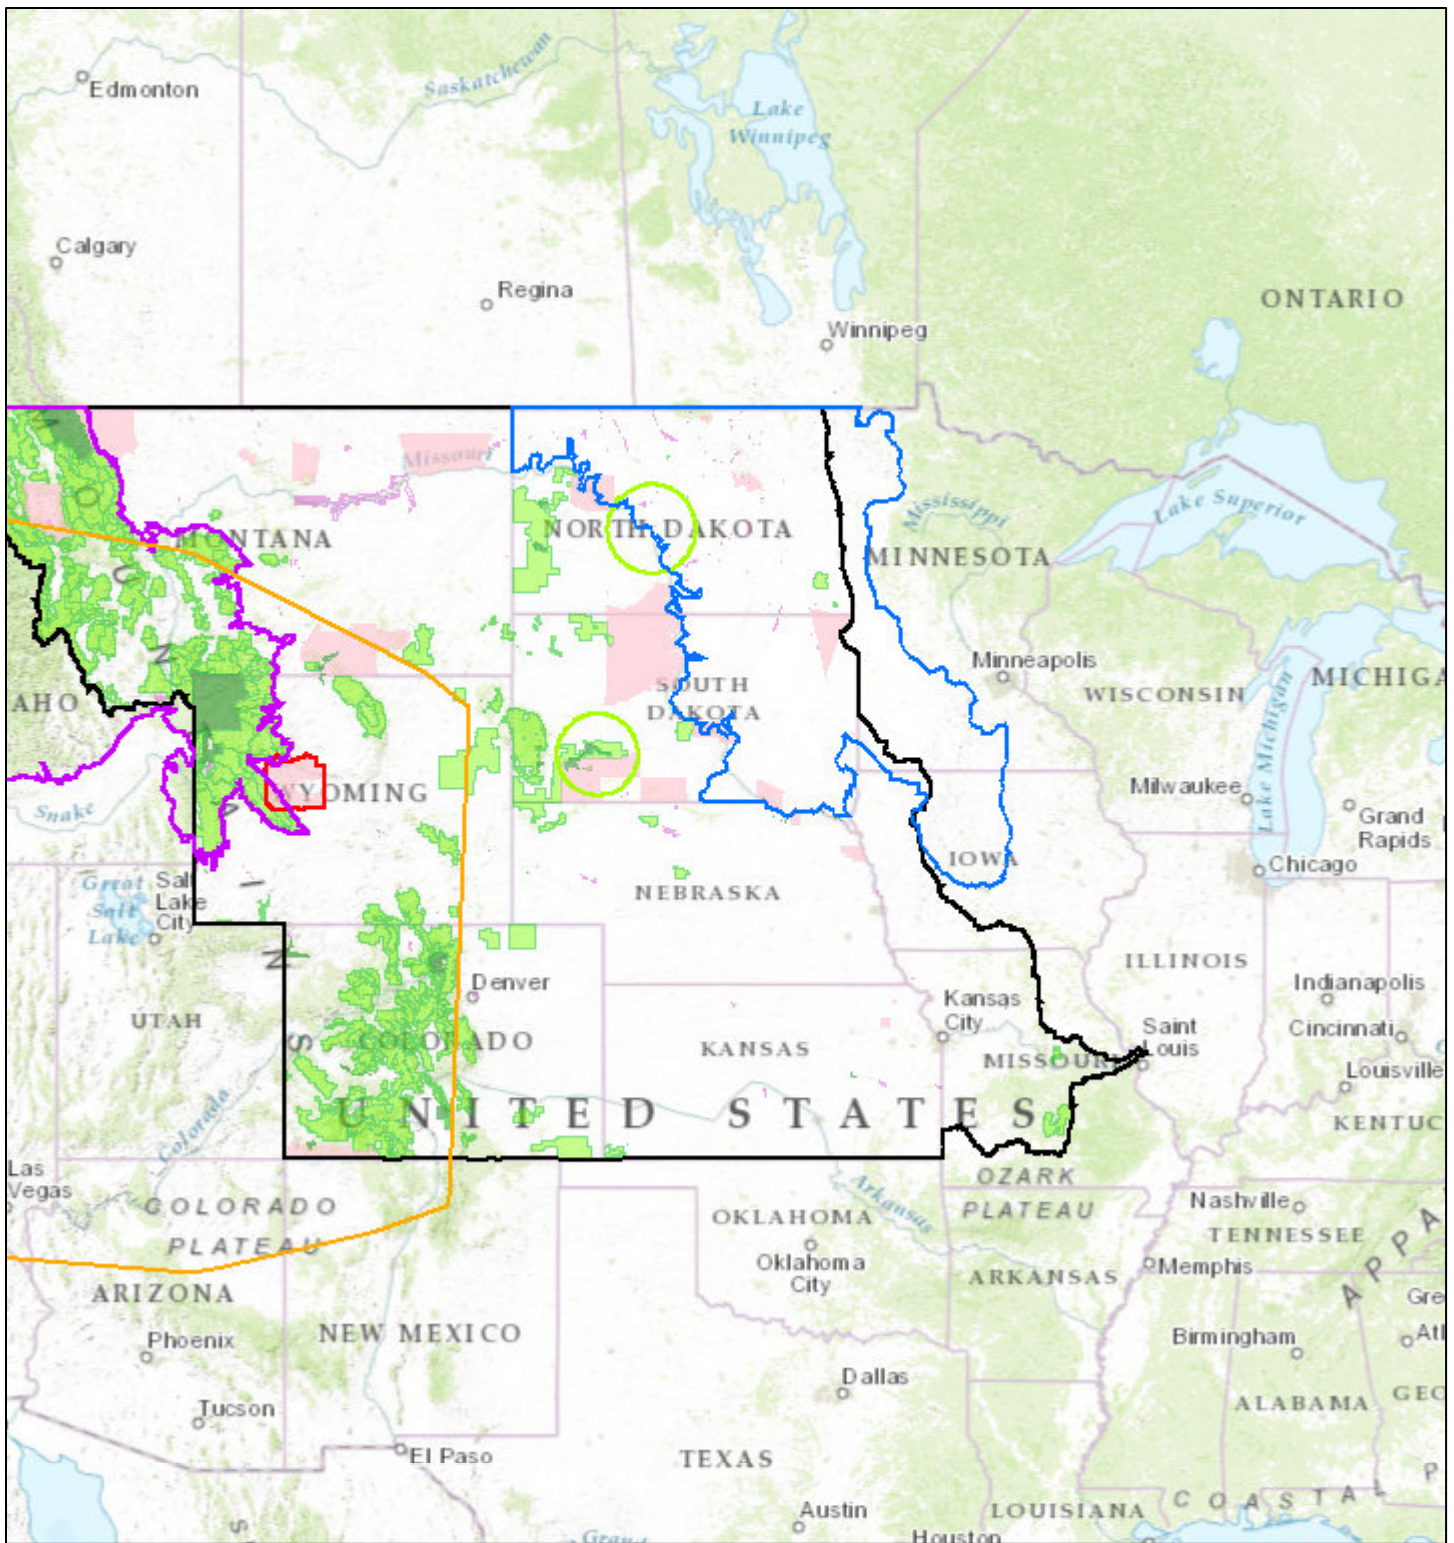

# North Central Climate Sci Cntr

March 16, 2015

1:18,489,298

**FY15\_funded\_projects**

**NCCSC\_States\_bound\_with\_Mbasin**

- Scenario Planning in the Great Plains
- Land Use Switching
- Landscape Connectivity
- Sagebrush distribution
- Wind River Drought Preparedness

- Tribal\_lands\_NCCSC\_states
- FS\_lands\_NCCSC
- NPS\_lands\_NCCSC
- FWS\_lands\_NCCSC

Sources: Esri, HERE, DeLorme, TomTom, Intermap, increment P Corp., GEBCO, USGS, FAO, NPS, NRCAN, GeoBase, IGN, Kadaster NL, Ordnance Survey, Esri Japan, METI, Esri China (Hong Kong), swisstopo, MapmyIndia, © OpenStreetMap contributors, and the GIS User Community