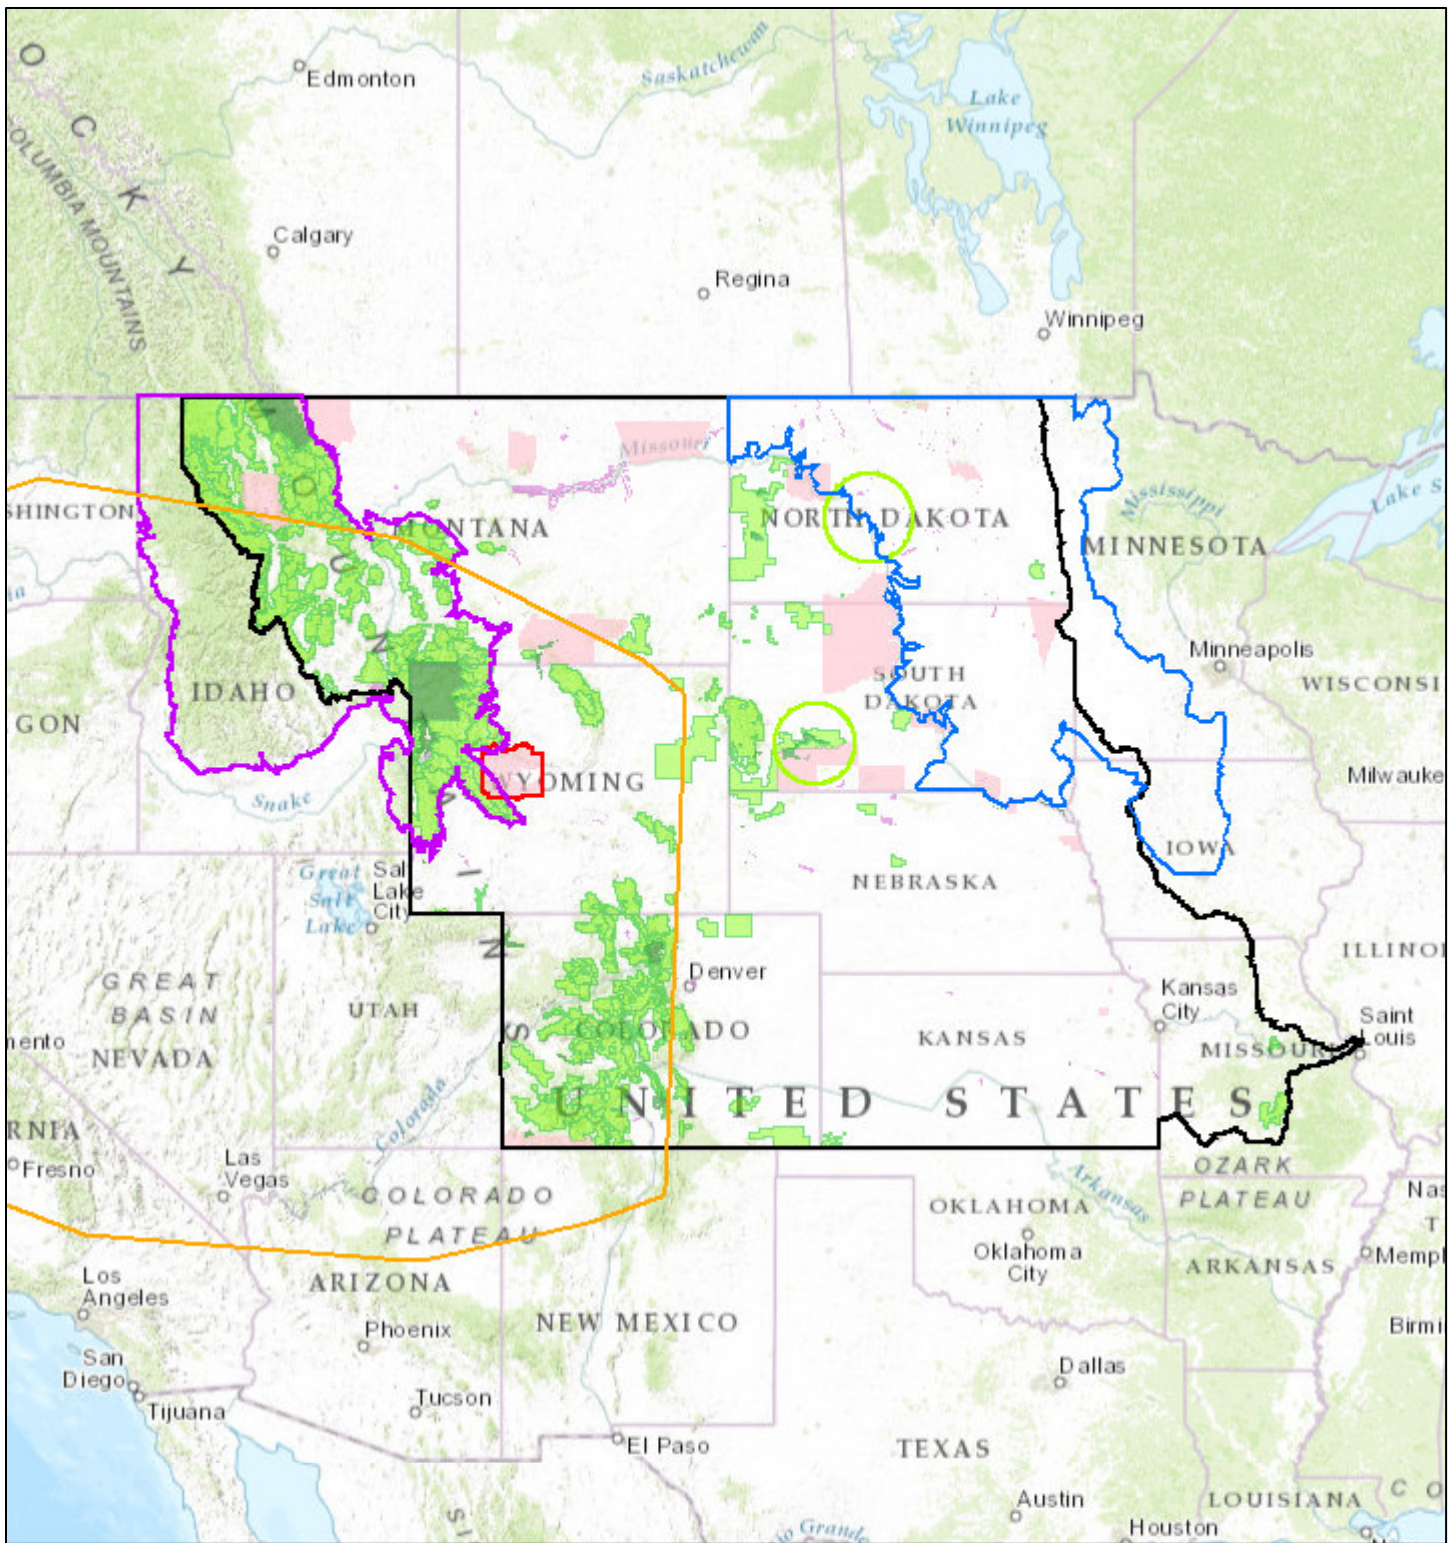

North Central Climate Science Center Region Map

March 16, 2015

1:18,489,298

Sources: Esri, HERE, DeLorme, TomTom, Intermap, increment P Corp., GEBCO, USGS, FAO, NPS, NRCAN, GeoBase, IGN, Kadaster NL, Ordnance Survey, Esri Japan, METI, Esri China (Hong Kong), swisstopo, MapmyIndia, © OpenStreetMap contributors, and the GIS User Community