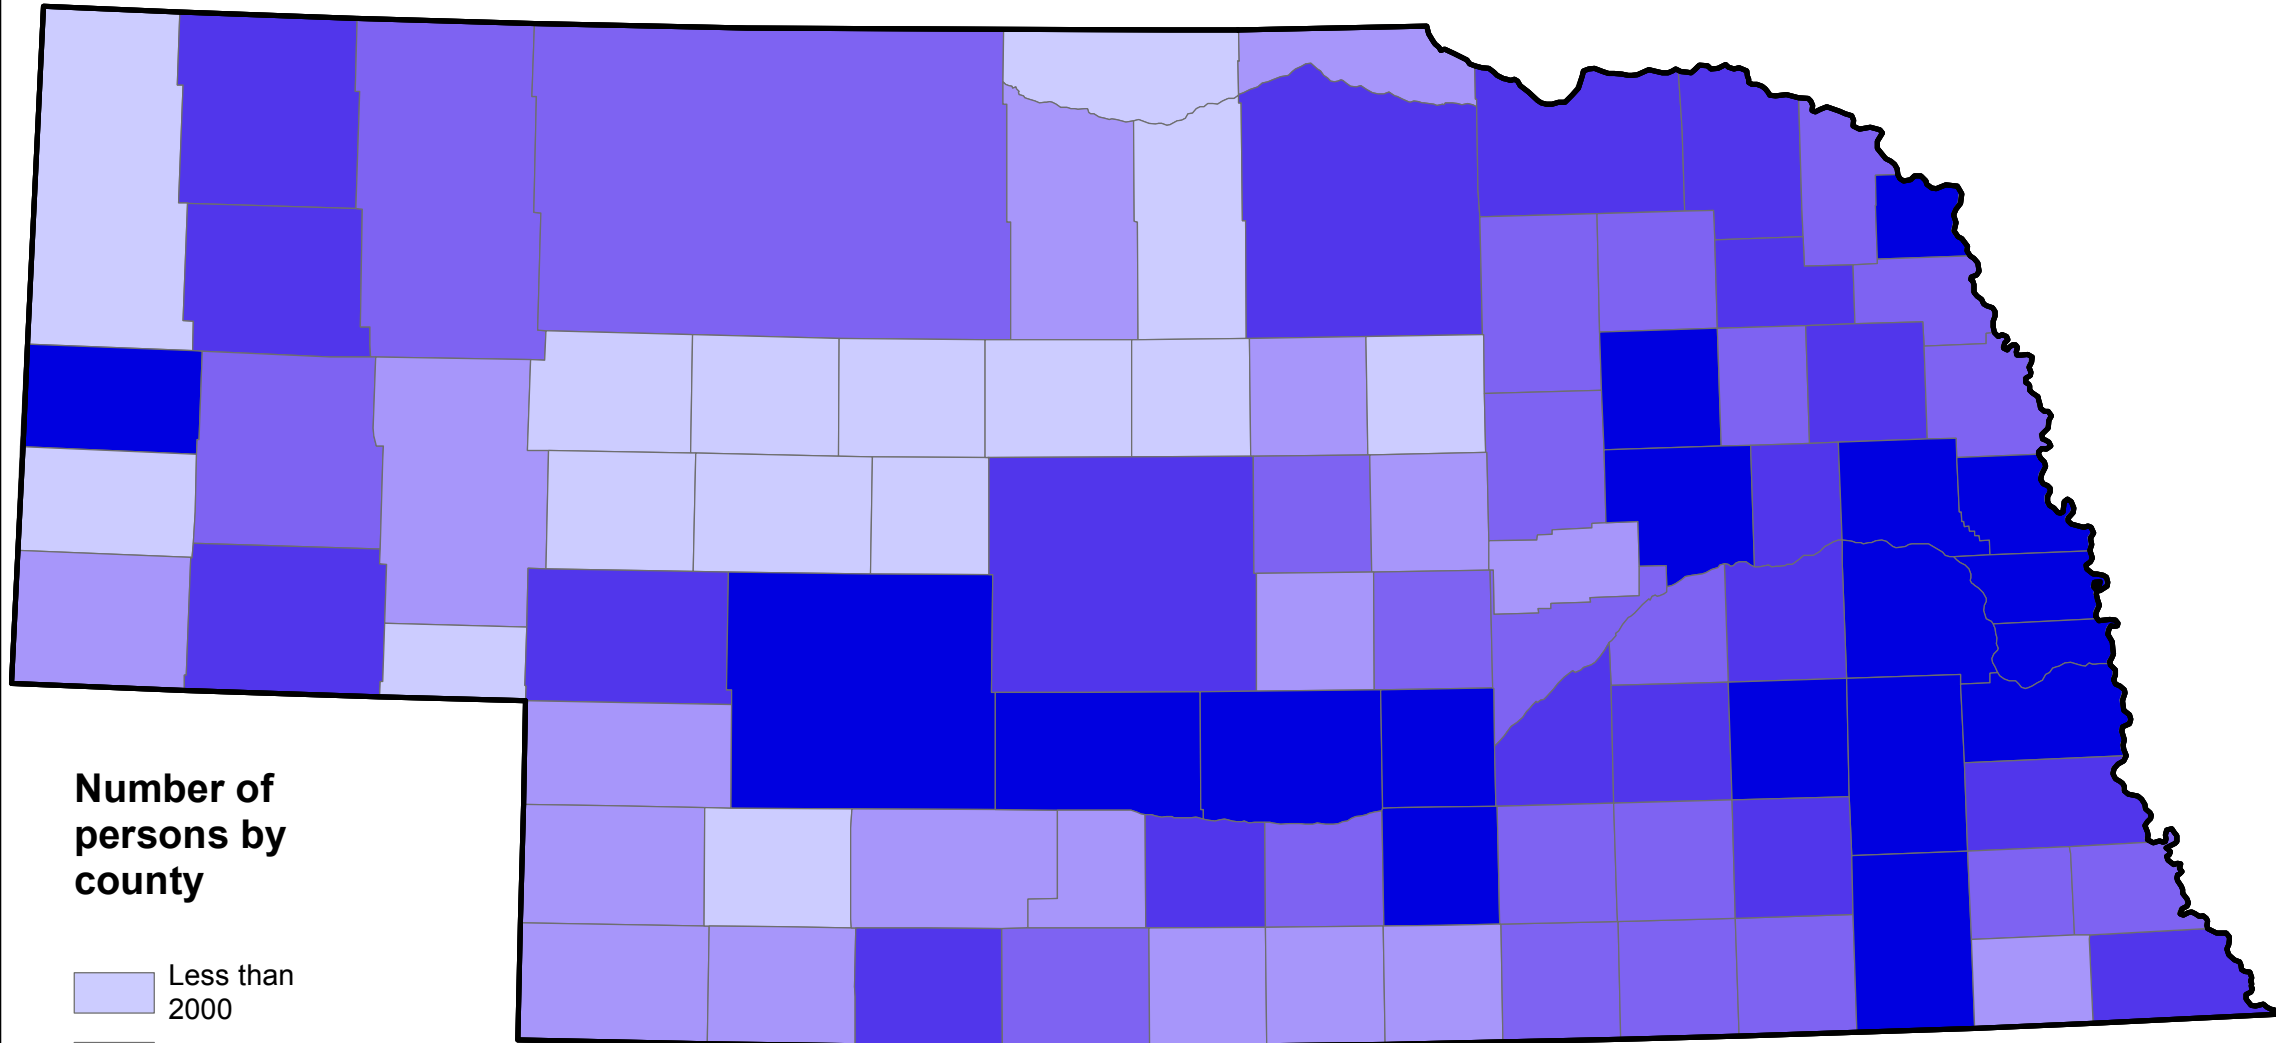

# Nebraska, Population Density

Based on the 2010 Census

## Number of persons by county

- Less than 2000
- 2000 - 3999
- 4000 - 7999
- 8000 - 15,999
- 16,000 and higher

0 12.5 25 50 Miles