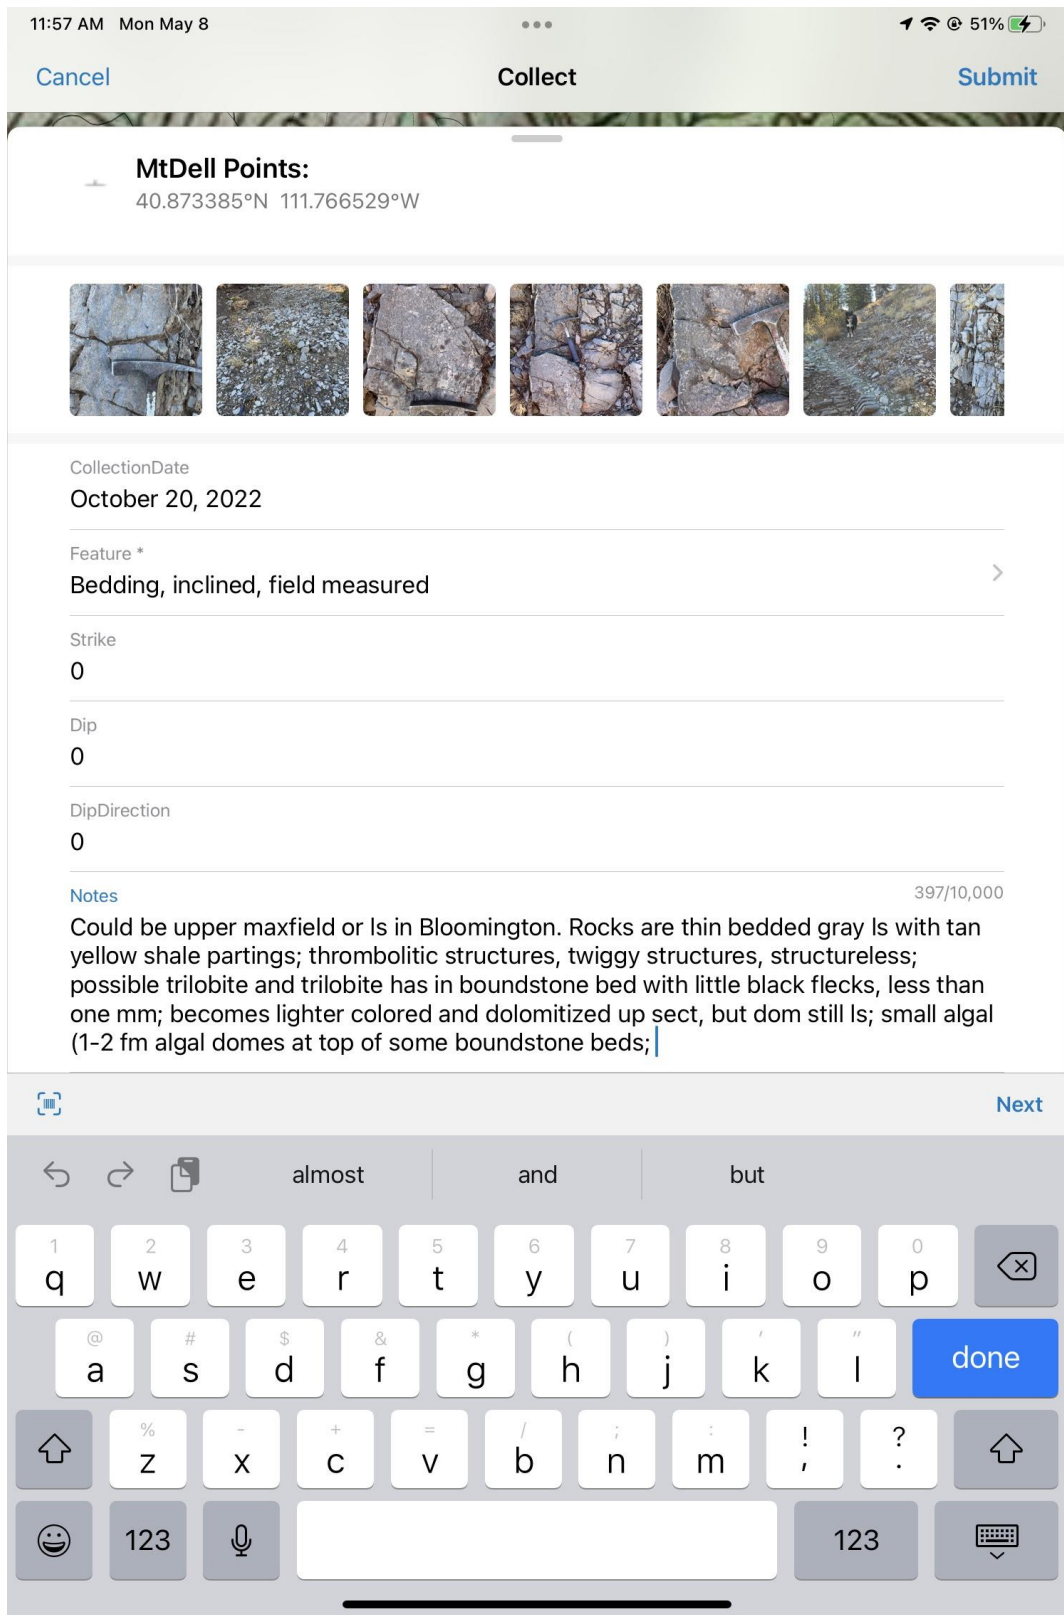

Screen shot of Field Maps - Notice the "Notes" field. There is a lot of text that you can't see. To get to the end of the text, you need to hold down space bar and scroll to the end.

Screenshot of Collector – Notice that the “Notes” field, when clicked on, the full text is available to view, easily allowing additional text or edits to the text. Why has this functionality gone away?