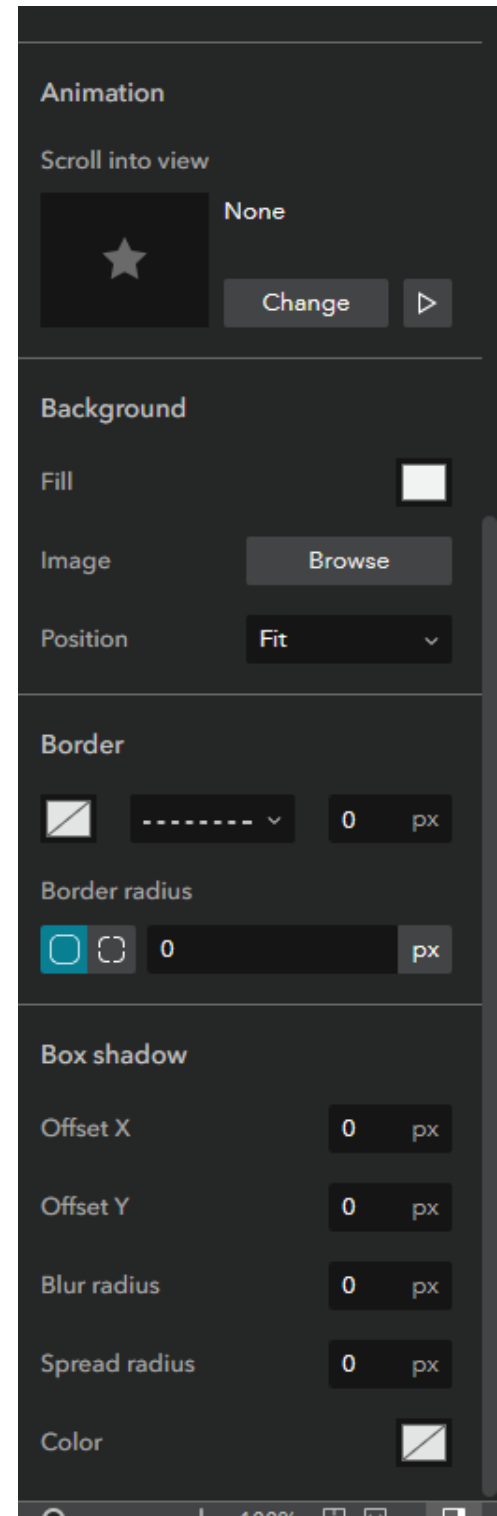

different fields for each time.
 guessing maybe you are doing contains 'West', 'East', etc

No style options for different states like your red outlines.
 When I test mine, you can't tell if a button is selected or not