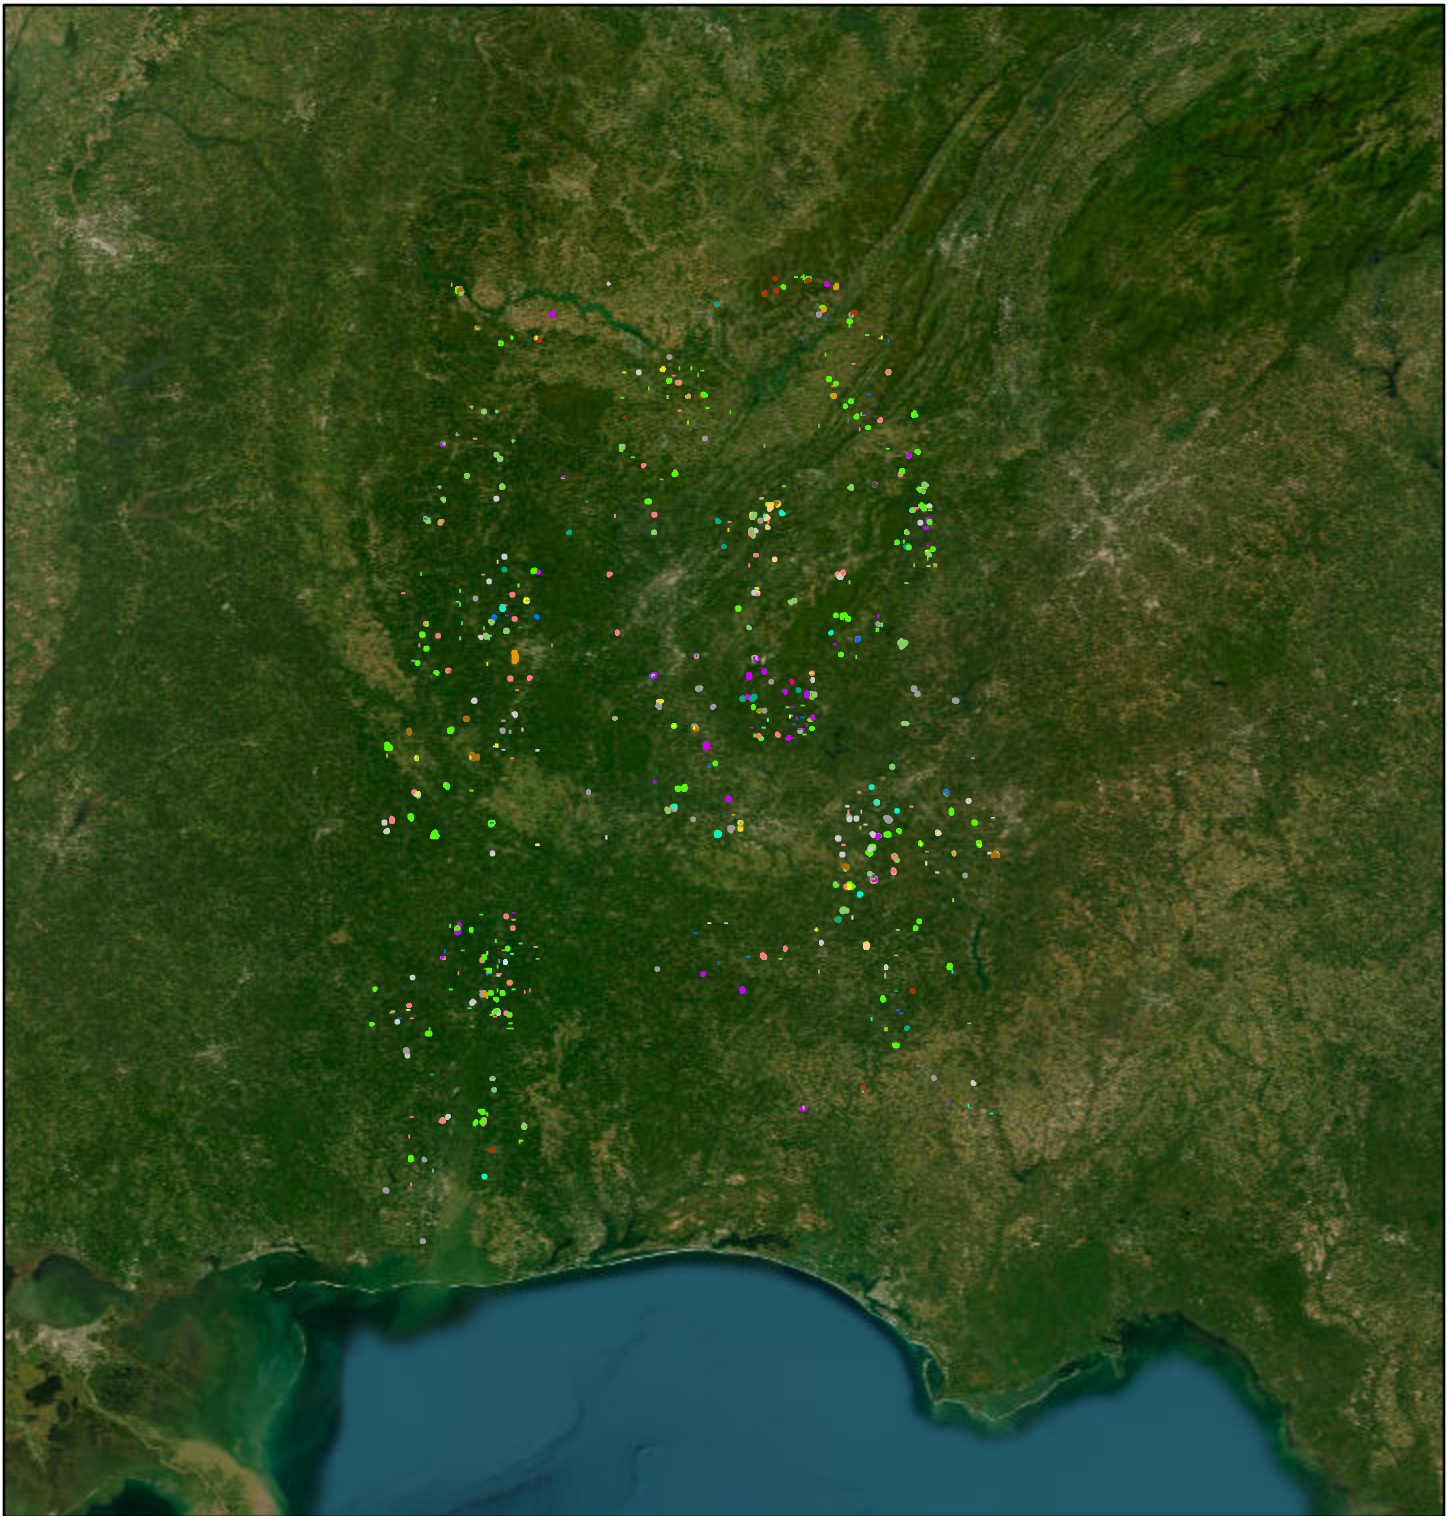

Stand Mapping

Landcover		
Bottomland Hardwood	Longleaf Pine	SMZ
Bottomland Pine Hardwood	Loblolly Pine	Upland Hardwood
Clearcut	Pine and Hardwood	Upland Pine Hardwood
Foodplot	Pasture	Utility
Field	Pine	Water
Hardwood	Pond	Unknown
	Right of Way	
	Residential	

Current Time: 6/21/2023 7:09 AM

Author:

Alabama Forestry Commission