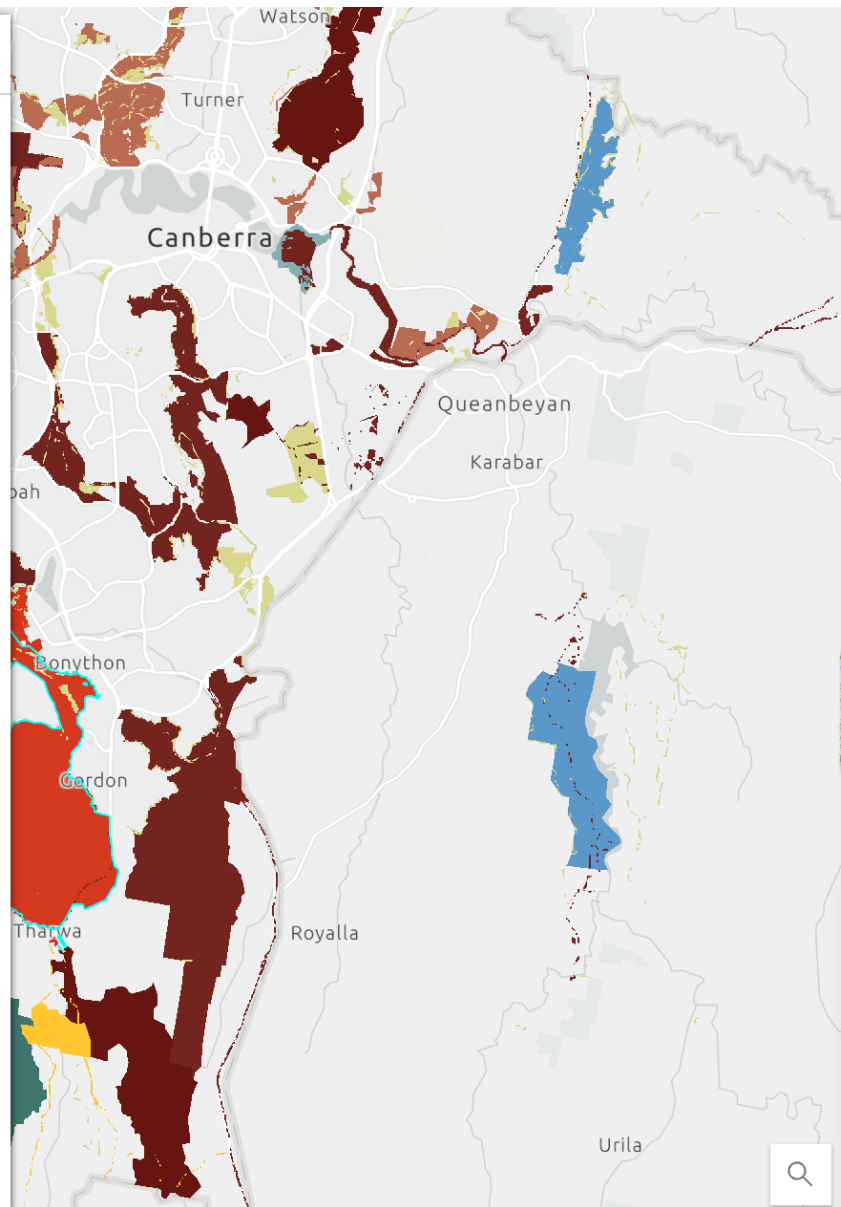

## ambidgee River Corridor

and protect if required threatened flora species e.g.  
ong Lignum (Muelenbeckia tuggeranong) in Pine

ea

Ops Plan

Area: Threatened Species Management  
Pine Island and Point Hut to Tharwa Bridge

### Timeline

Sep | Oct | Nov | Dec | Jan | Feb | Mar | Apr | May | Jun

### Conflicts in July

Spotlight counts, Canberra Nature Park South

### Conflicts in August

Spotlight counts, Canberra Nature Park South