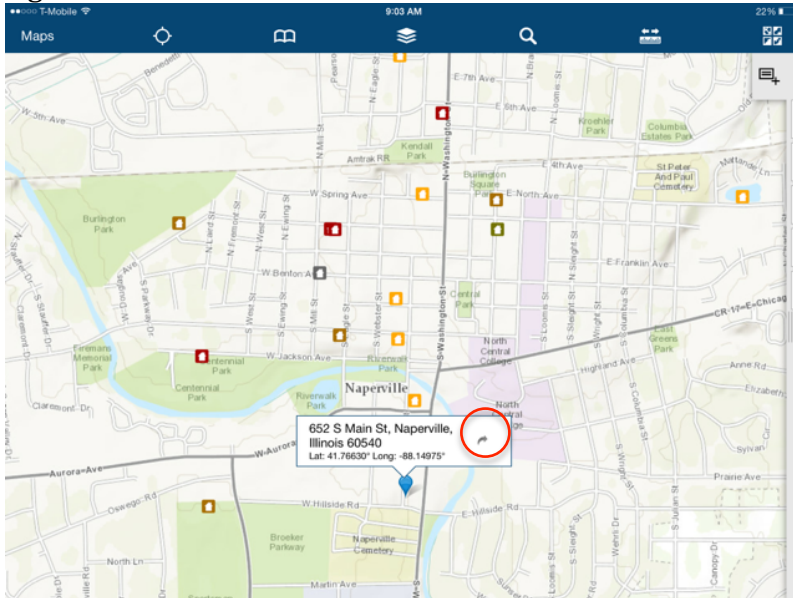

Long press on the map and a pin will drop with a callout. Tap on the arrow on the right side of the callout.

Tapping on the arrow will bring up these options.

Tapping **Collect here** will drop a point on the map and you can choose from your templates what feature you want to collect.