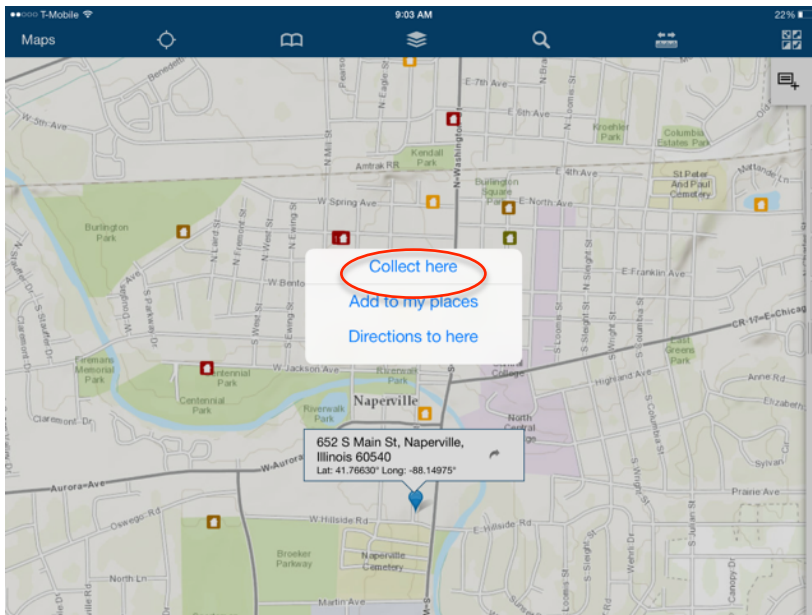

Long press on the map and a pin will drop with a callout. Tap on the arrow on the right side of the callout.

Tapping on the arrow will bring up these options.

Tapping **Collect here** will drop a point on the map and you can choose from your templates what feature you want to collect.