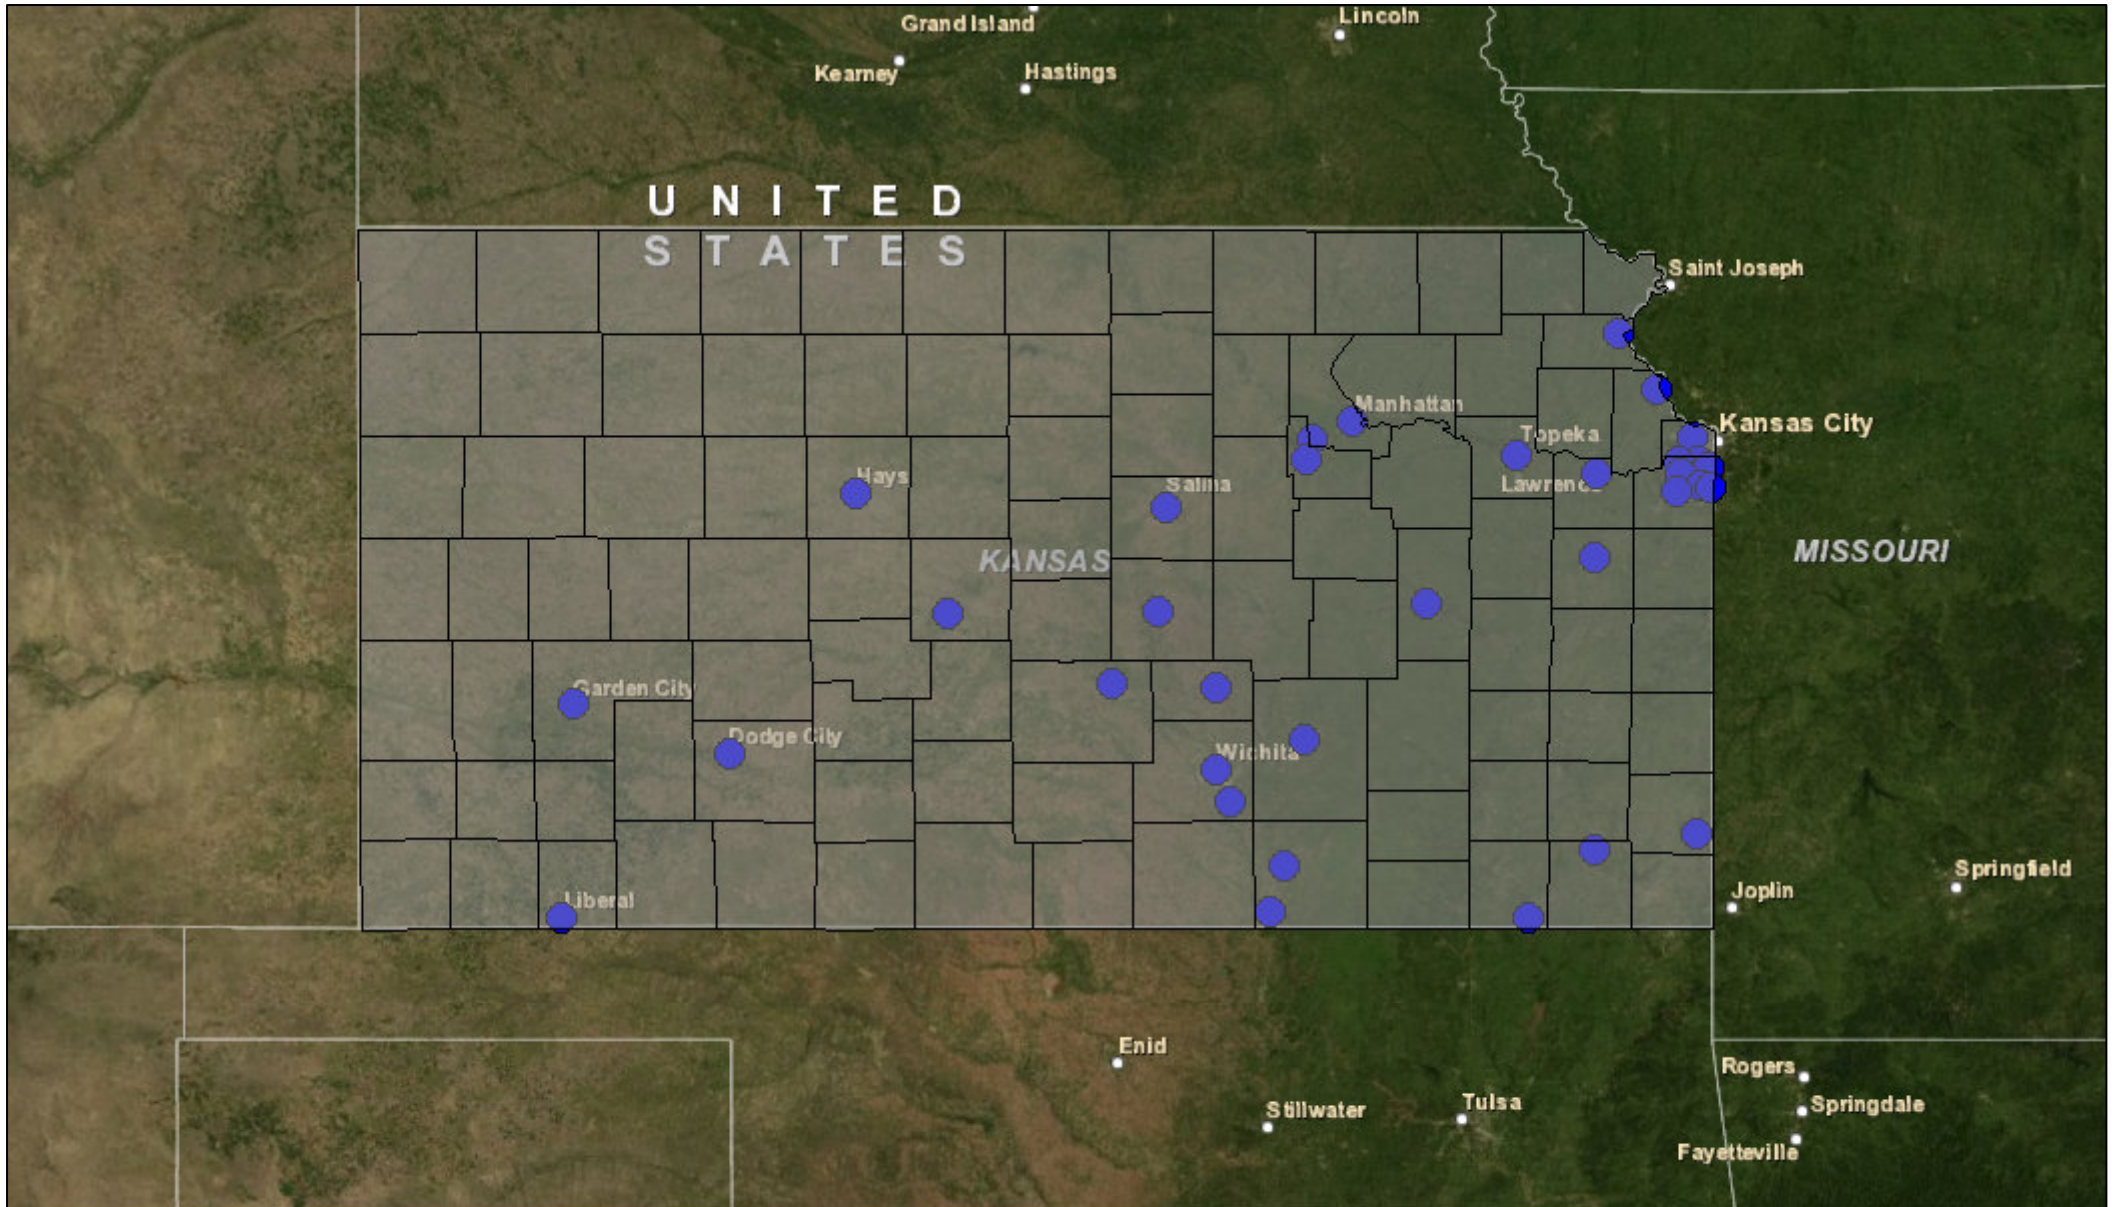

Pool Permits

April 22, 2013

Copyright © 2013 Esri, DeLorme, NAVTEQ, TomTom
Source: Esri, DigitalGlobe, GeoEye, i-cubed, USDA, USGS, AEX, Getmapping, Aerogrid, IGN, IGP, swisstopo, and the GIS User Community

May by: Esri's JS API Team
<copyright info here>