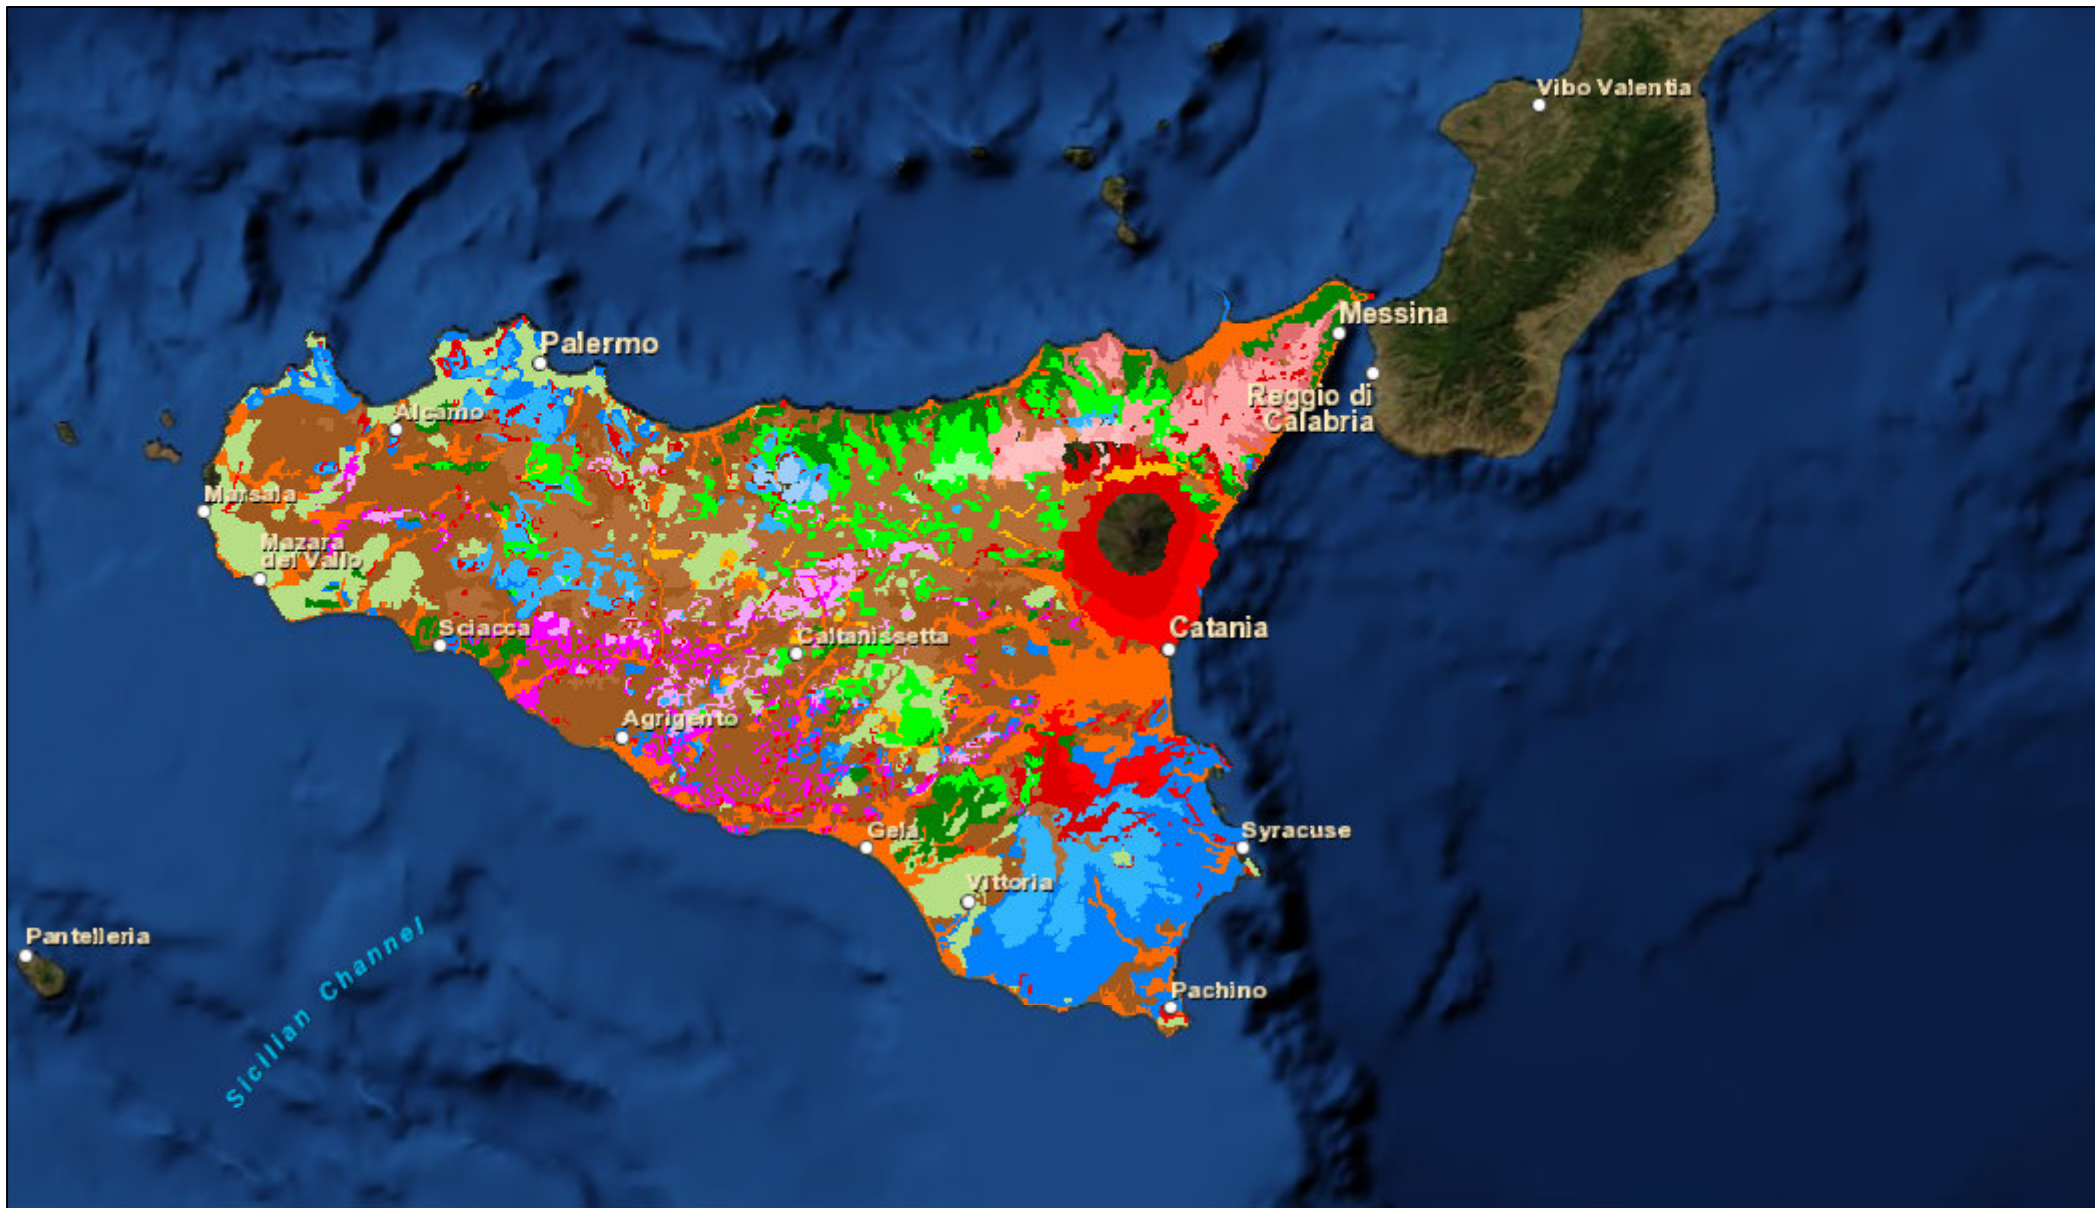

Pool Permits

April 22, 2013

Copyright© 2013 Esri, DeLorme, NAVTEQ, TomTom
Source: Esri, DigitalGlobe, GeoEye, i-cubed, USDA, USGS, AEX, Getmapping,
Aerogrid, IGN, IGP, swisstopo, and the GIS User Community

May by: Esri's JS API Team
<copyright info here>