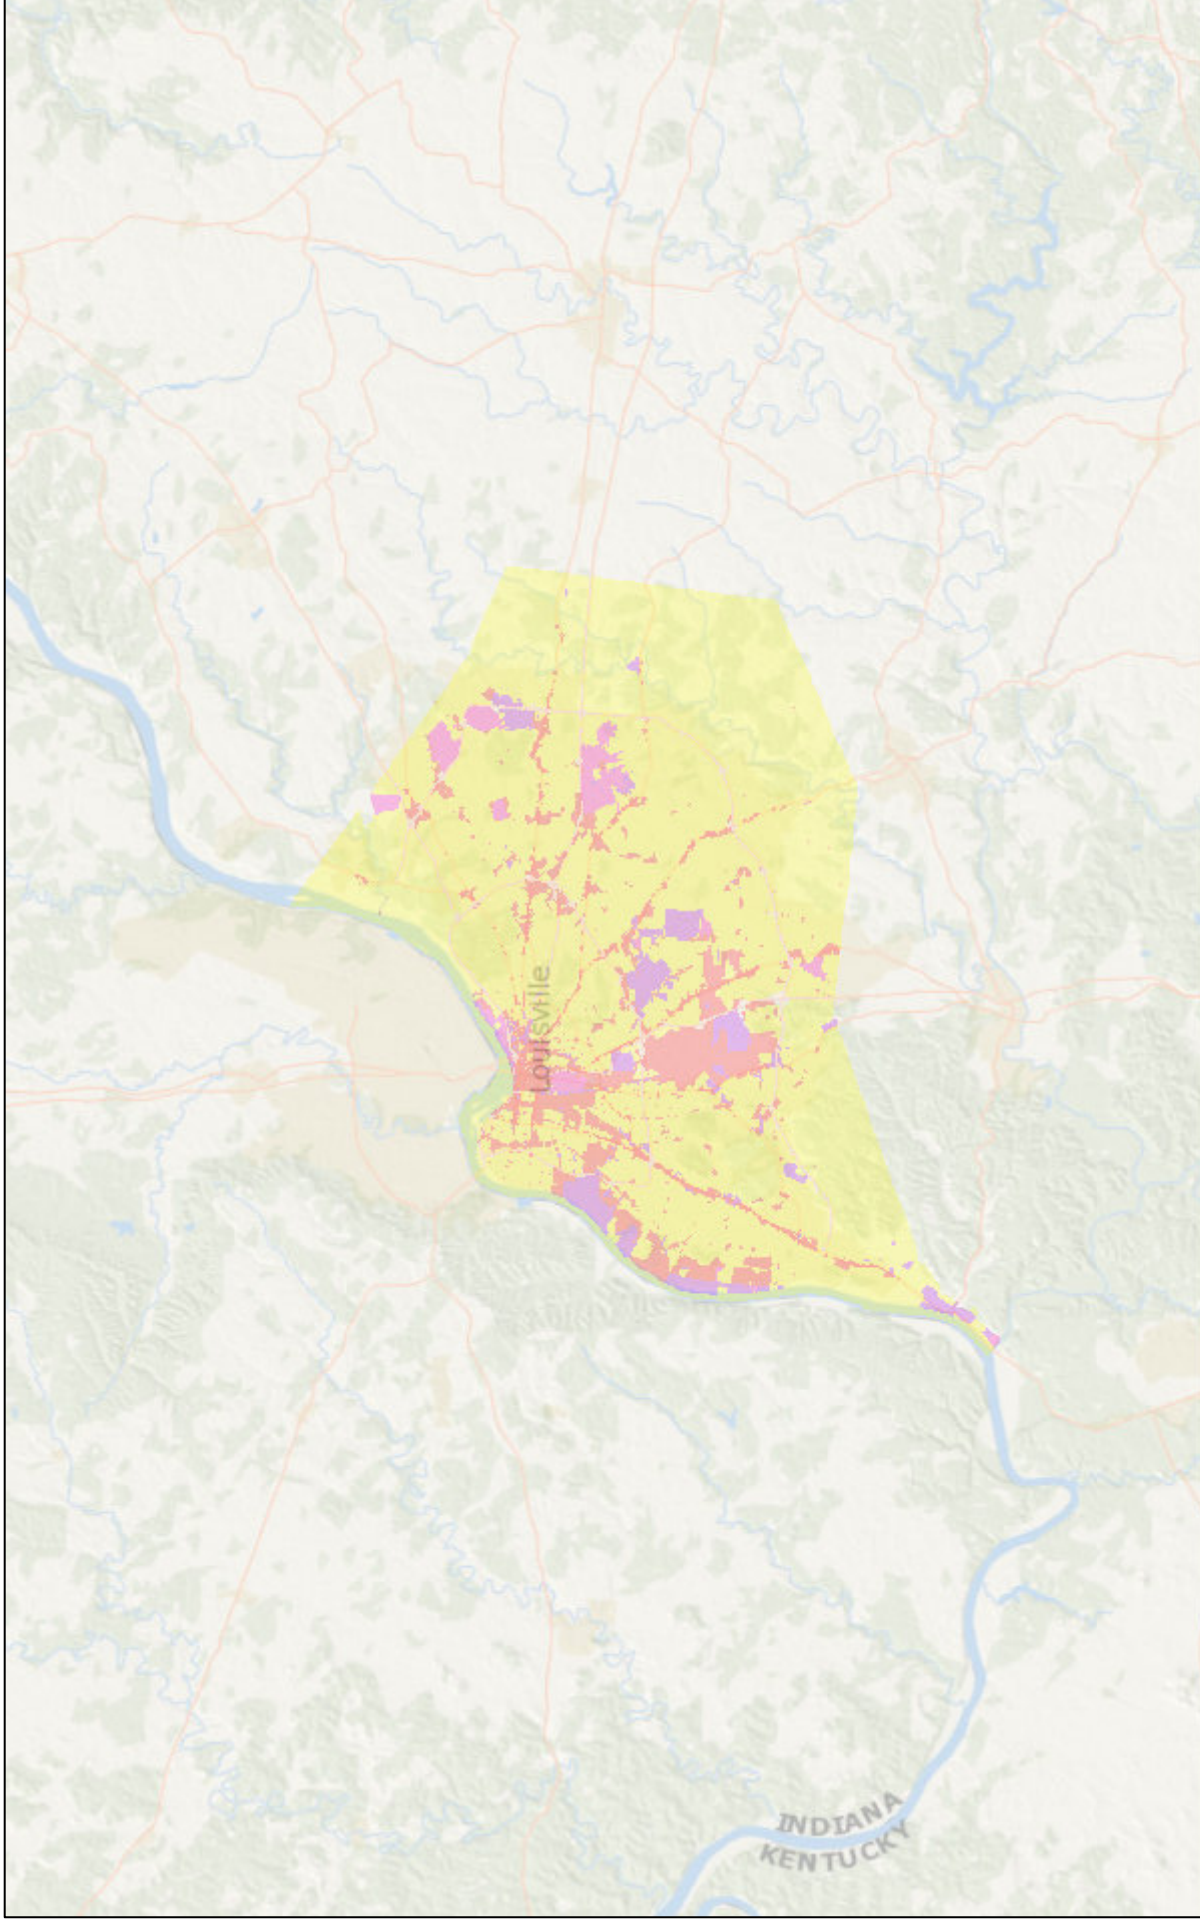

Louisville – Land Records, Landscape PDF

January 24, 2014

1:577,791

Sources: Esri, GEBCO, NOAA, National Geographic, DeLorme, NAVTEQ, Geonames.org, and other contributors