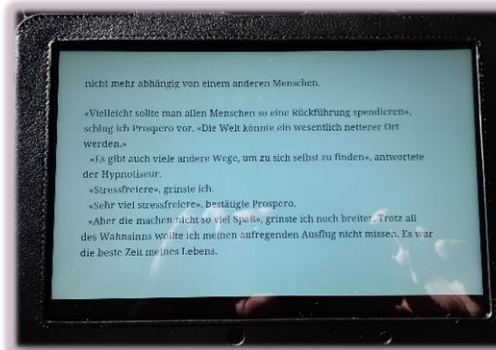

Was ist eine Plattform?